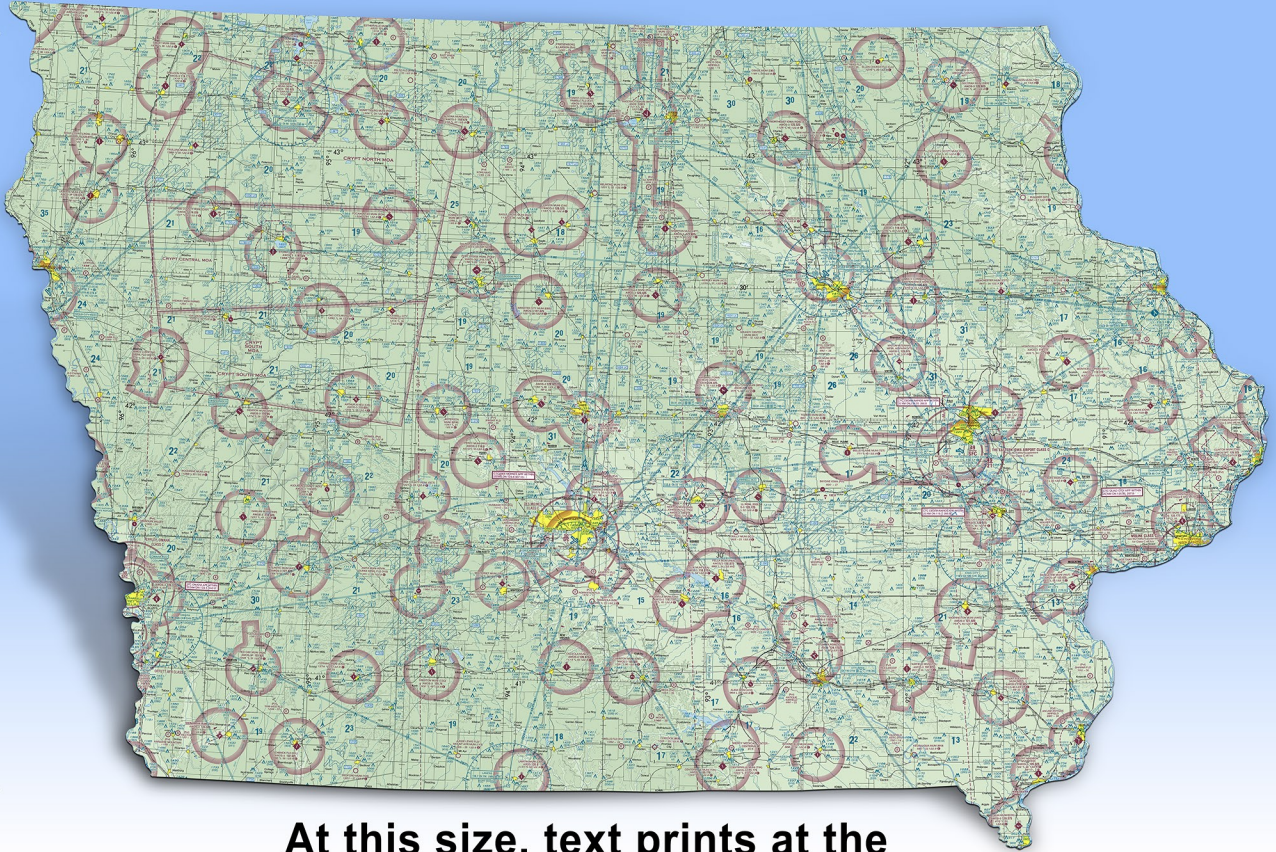

Iowa Sectional

Approx. 42"

Approx. 28.25"

At this size, text prints at the same size as it appears on a standard FAA Sectional. Another size option is 72"w x 48"h. At that size, text is 70% larger than a standard chart.