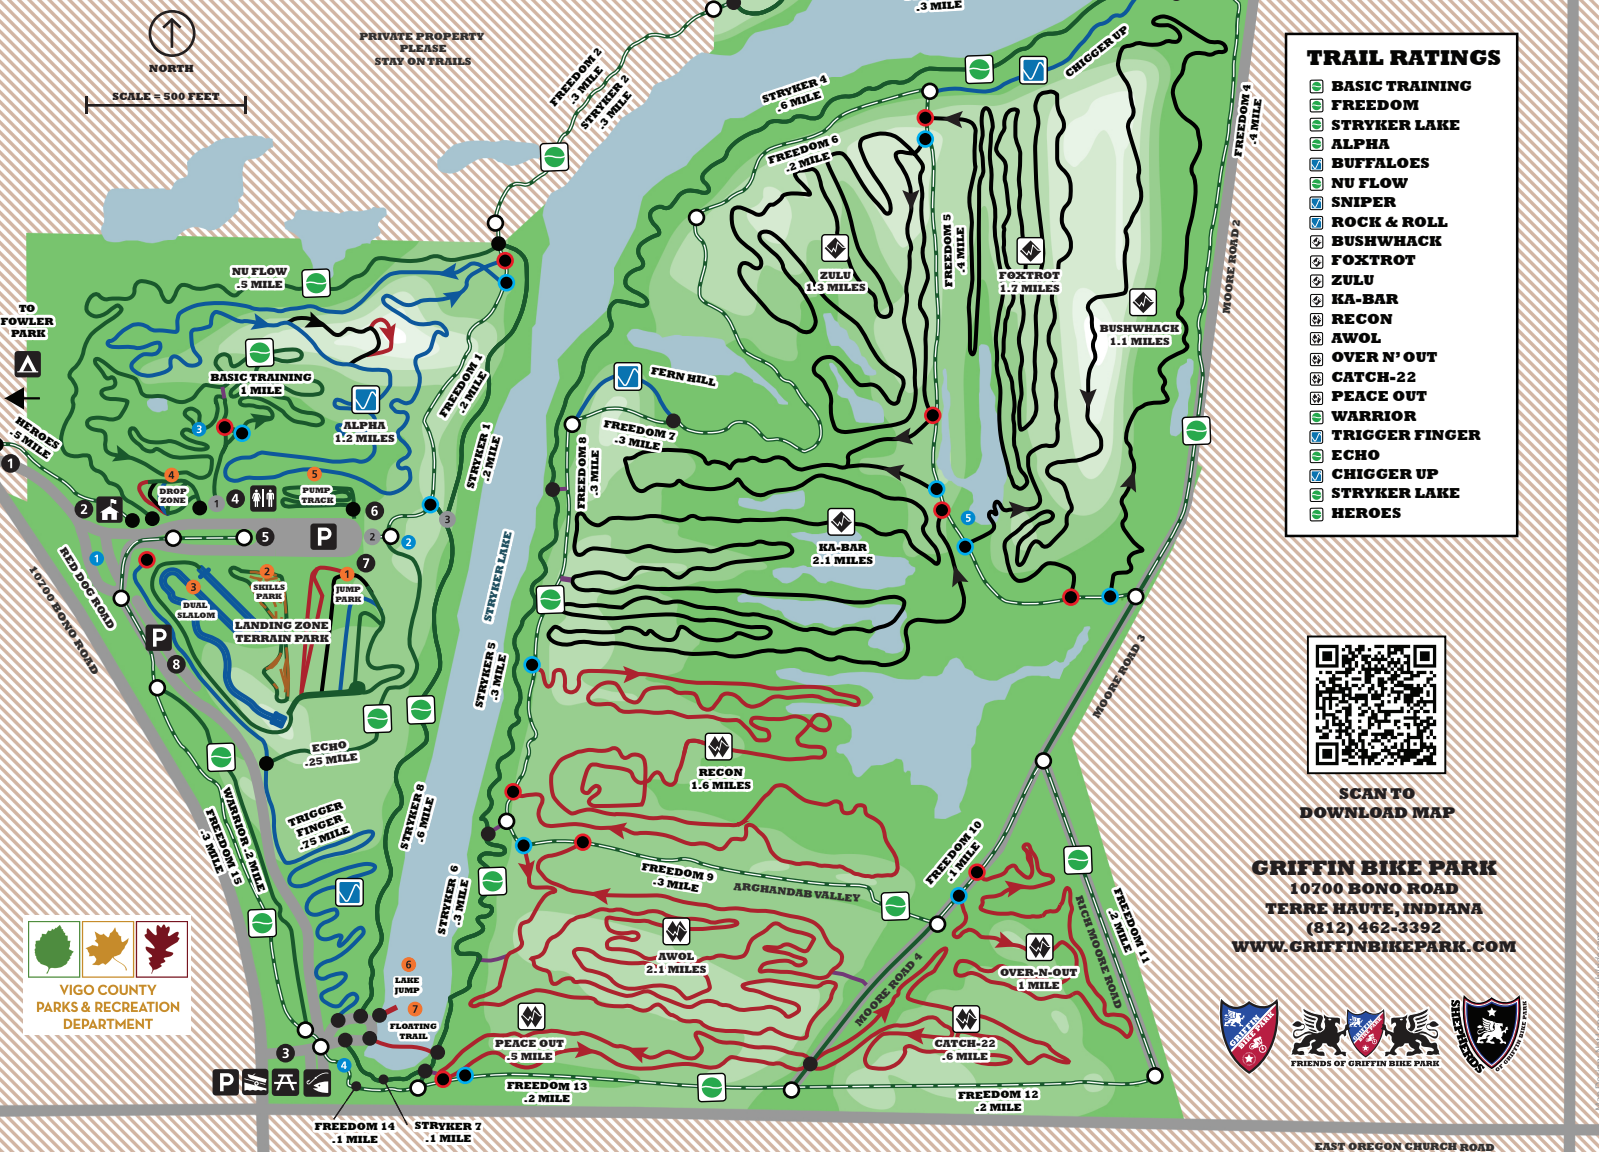

FREEDOM TRAIL

FREEDOM TRAIL IS A 4 MILE BEGINNER LOOP THAT ACCESSES EVERY TRAIL IN THE PARK. THE ROUTE IS CLEARLY SIGNED AND EASY TO FOLLOW. THE SYSTEM TRAILS ARE SIGNED WITH DIFFICULTY RATINGS SO YOU CAN CHOOSE YOUR OWN ADVENTURE AND RIDE WITHIN YOUR LIMITS AND COMFORT ZONE.

TRAIL RATINGS

- BASIC TRAINING
- FREEDOM
- STRYKER LAKE
- ALPHA
- BUFFALOES
- NU FLOW
- SNIPER
- ROCK & ROLL
- BUSHWHACK
- FOXTROT
- ZULU
- KA-BAR
- RECON
- AWOL
- OVER-N-OUT
- CATCH-22
- PEACE OUT
- WARRIOR
- TRIGGER FINGER
- CHIGGER UP
- STRYKER LAKE
- HEROES

RIDING AREAS

1. JUMP PARK
2. SKILLS PARK
3. DUAL SLALOM
4. DROP ZONE
5. PUMP TRACK
6. LAKE JUMP
7. FLOATING WATER TRAIL

SPECIAL AREAS

1. MEMORIAL GARDEN
2. MEMORIAL OVERLOOK
3. PARENTS PERCH
4. GRIFFIN'S NEST
5. FOXHOLE

BEGINNER LOOPS

1. BASIC TRAINING - 1 MILE
GREAT FIRST TRAIL FOR BEGINNERS.
2. FREEDOM - 4 MILES
GREAT WAY FOR BEGINNERS TO EXPLORE THE PARK.
3. STRYKER LAKE - 2.5 MILES
GREAT BEGINNER SINGLETRACK WITH AMAZING VIEWS.