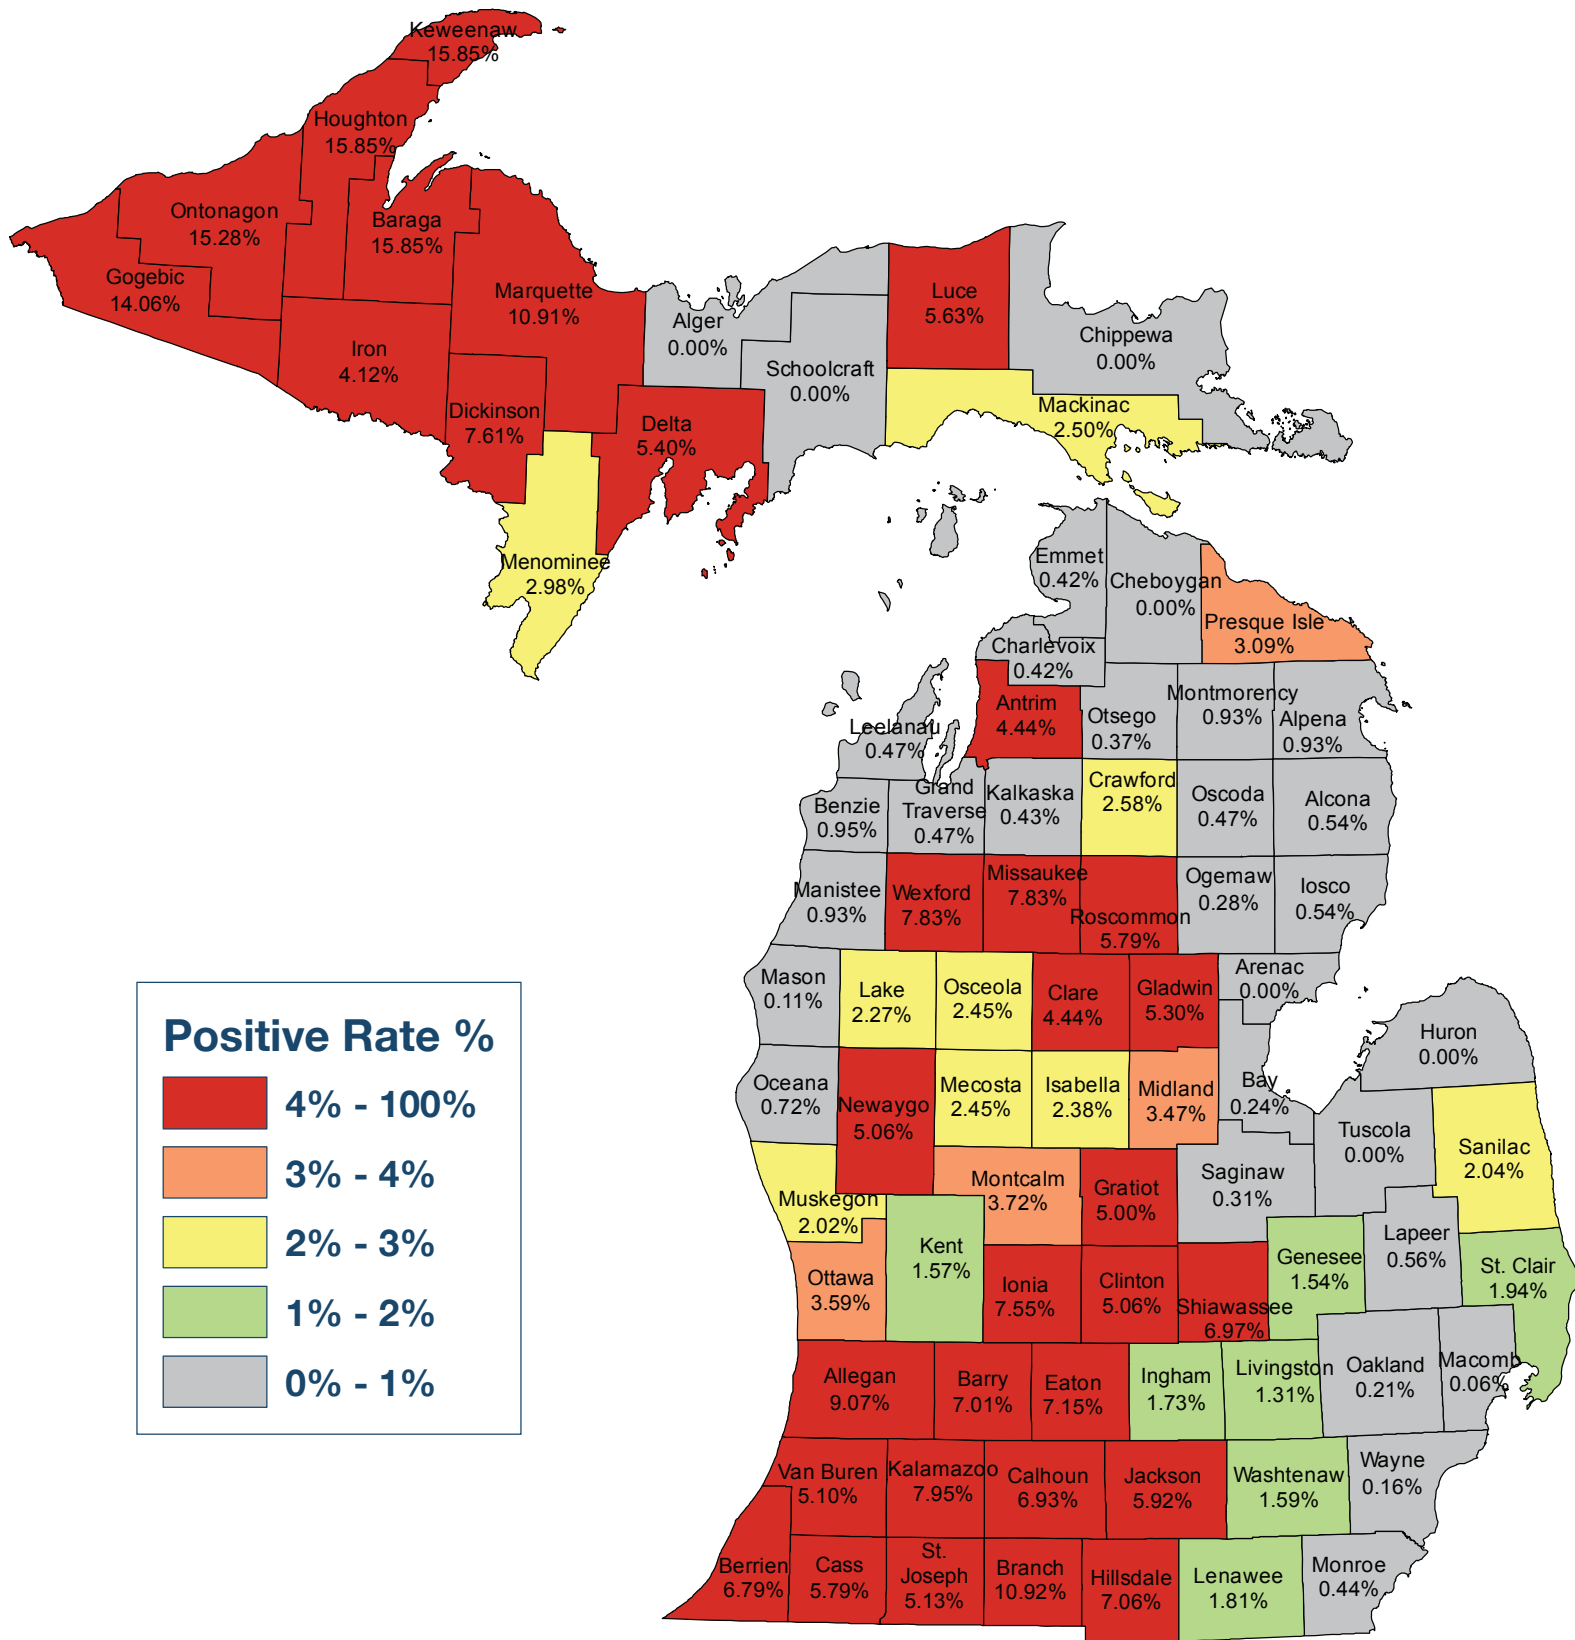

# Michigan Methamphetamine Positive Rate Map 2017

# Michigan Methamphetamine Positive Rate Table 2017

County	Positives/ # of tests	Rate%
Baraga	71/448	15.85%
Houghton	71/448	15.85%
Keweenaw	71/448	15.85%
Ontonagon	11/72	15.28%
Gogebic	54/384	14.06%
Branch	77/705	10.92%
Marquette	97/889	10.91%
Allegan	133/1467	9.07%
Kalamazoo	666/8380	7.95%
Missaukee	62/792	7.83%
Wexford	62/792	7.83%
Dickinson	22/289	7.61%
Ionia	67/887	7.55%
Eaton	104/1455	7.15%
Hillsdale	174/2466	7.06%
Barry	97/1384	7.01%
Shiawassee	38/545	6.97%
Calhoun	102/1471	6.93%
Berrien	223/3282	6.79%
Jackson	246/4153	5.92%
Cass	113/1952	5.79%
Roscommon	7/121	5.79%
Luce	4/71	5.63%
Delta	43/797	5.40%
Gladwin	49/924	5.30%
Saint Joseph	210/4090	5.13%
Van Buren	154/3020	5.10%
Newaygo	39/770	5.06%
Clinton	44/870	5.06%
Gratiot	10/200	5.00%
Antrim	8/180	4.44%
Clare	41/924	4.44%
Iron	4/97	4.12%
Montcalm	23/618	3.72%

County	Positives/ # of tests	Rate%
Ottawa	62/1729	3.59%
Midland	44/1268	3.47%
Presque Isle	3/97	3.09%
Menominee	5/168	2.98%
Crawford	18/698	2.58%
Mackinac	2/80	2.50%
Mecosta	11/449	2.45%
Osceola	11/449	2.45%
Isabella	22/924	2.38%
Lake	7/308	2.27%
Sanilac	18/884	2.04%
Muskegon	73/3610	2.02%
Saint Clair	46/2368	1.94%
Lenawee	36/1993	1.81%
Ingham	124/7174	1.73%
Washtenaw	14/883	1.59%
Kent	107/6822	1.57%
Genesee	71/4608	1.54%
Livingston	8/610	1.31%
Benzie	2/211	0.95%
Manistee	3/323	0.93%
Alpena	4/431	0.93%
Montmorency	4/431	0.93%
Oceana	4/553	0.72%
Lapeer	6/1068	0.56%
Alcona	5/932	0.54%
Iosco	5/932	0.54%
Grand Traverse	6/1265	0.47%
Leelanau	6/1265	0.47%
Oscoda	2/424	0.47%
Monroe	17/3834	0.44%
Kalkaska	1/232	0.43%
Charlevoix	2/478	0.42%
Emmet	2/478	0.42%

County	Positives/ # of tests	Rate%
Otsego	2/545	0.37%
Saginaw	4/1281	0.31%
Ogemaw	1/361	0.28%
Bay	6/2453	0.24%
Oakland	19/8936	0.21%
Wayne	21/13500	0.16%
Mason	1/898	0.11%
Macomb	2/3346	0.06%
Alger	0/37	0.00%
Arenac	0/281	0.00%
Cheboygan	0/398	0.00%
Chippewa	0/515	0.00%
Huron	0/393	0.00%
Schoolcraft	0/66	0.00%
Tuscola	0/757	0.00%