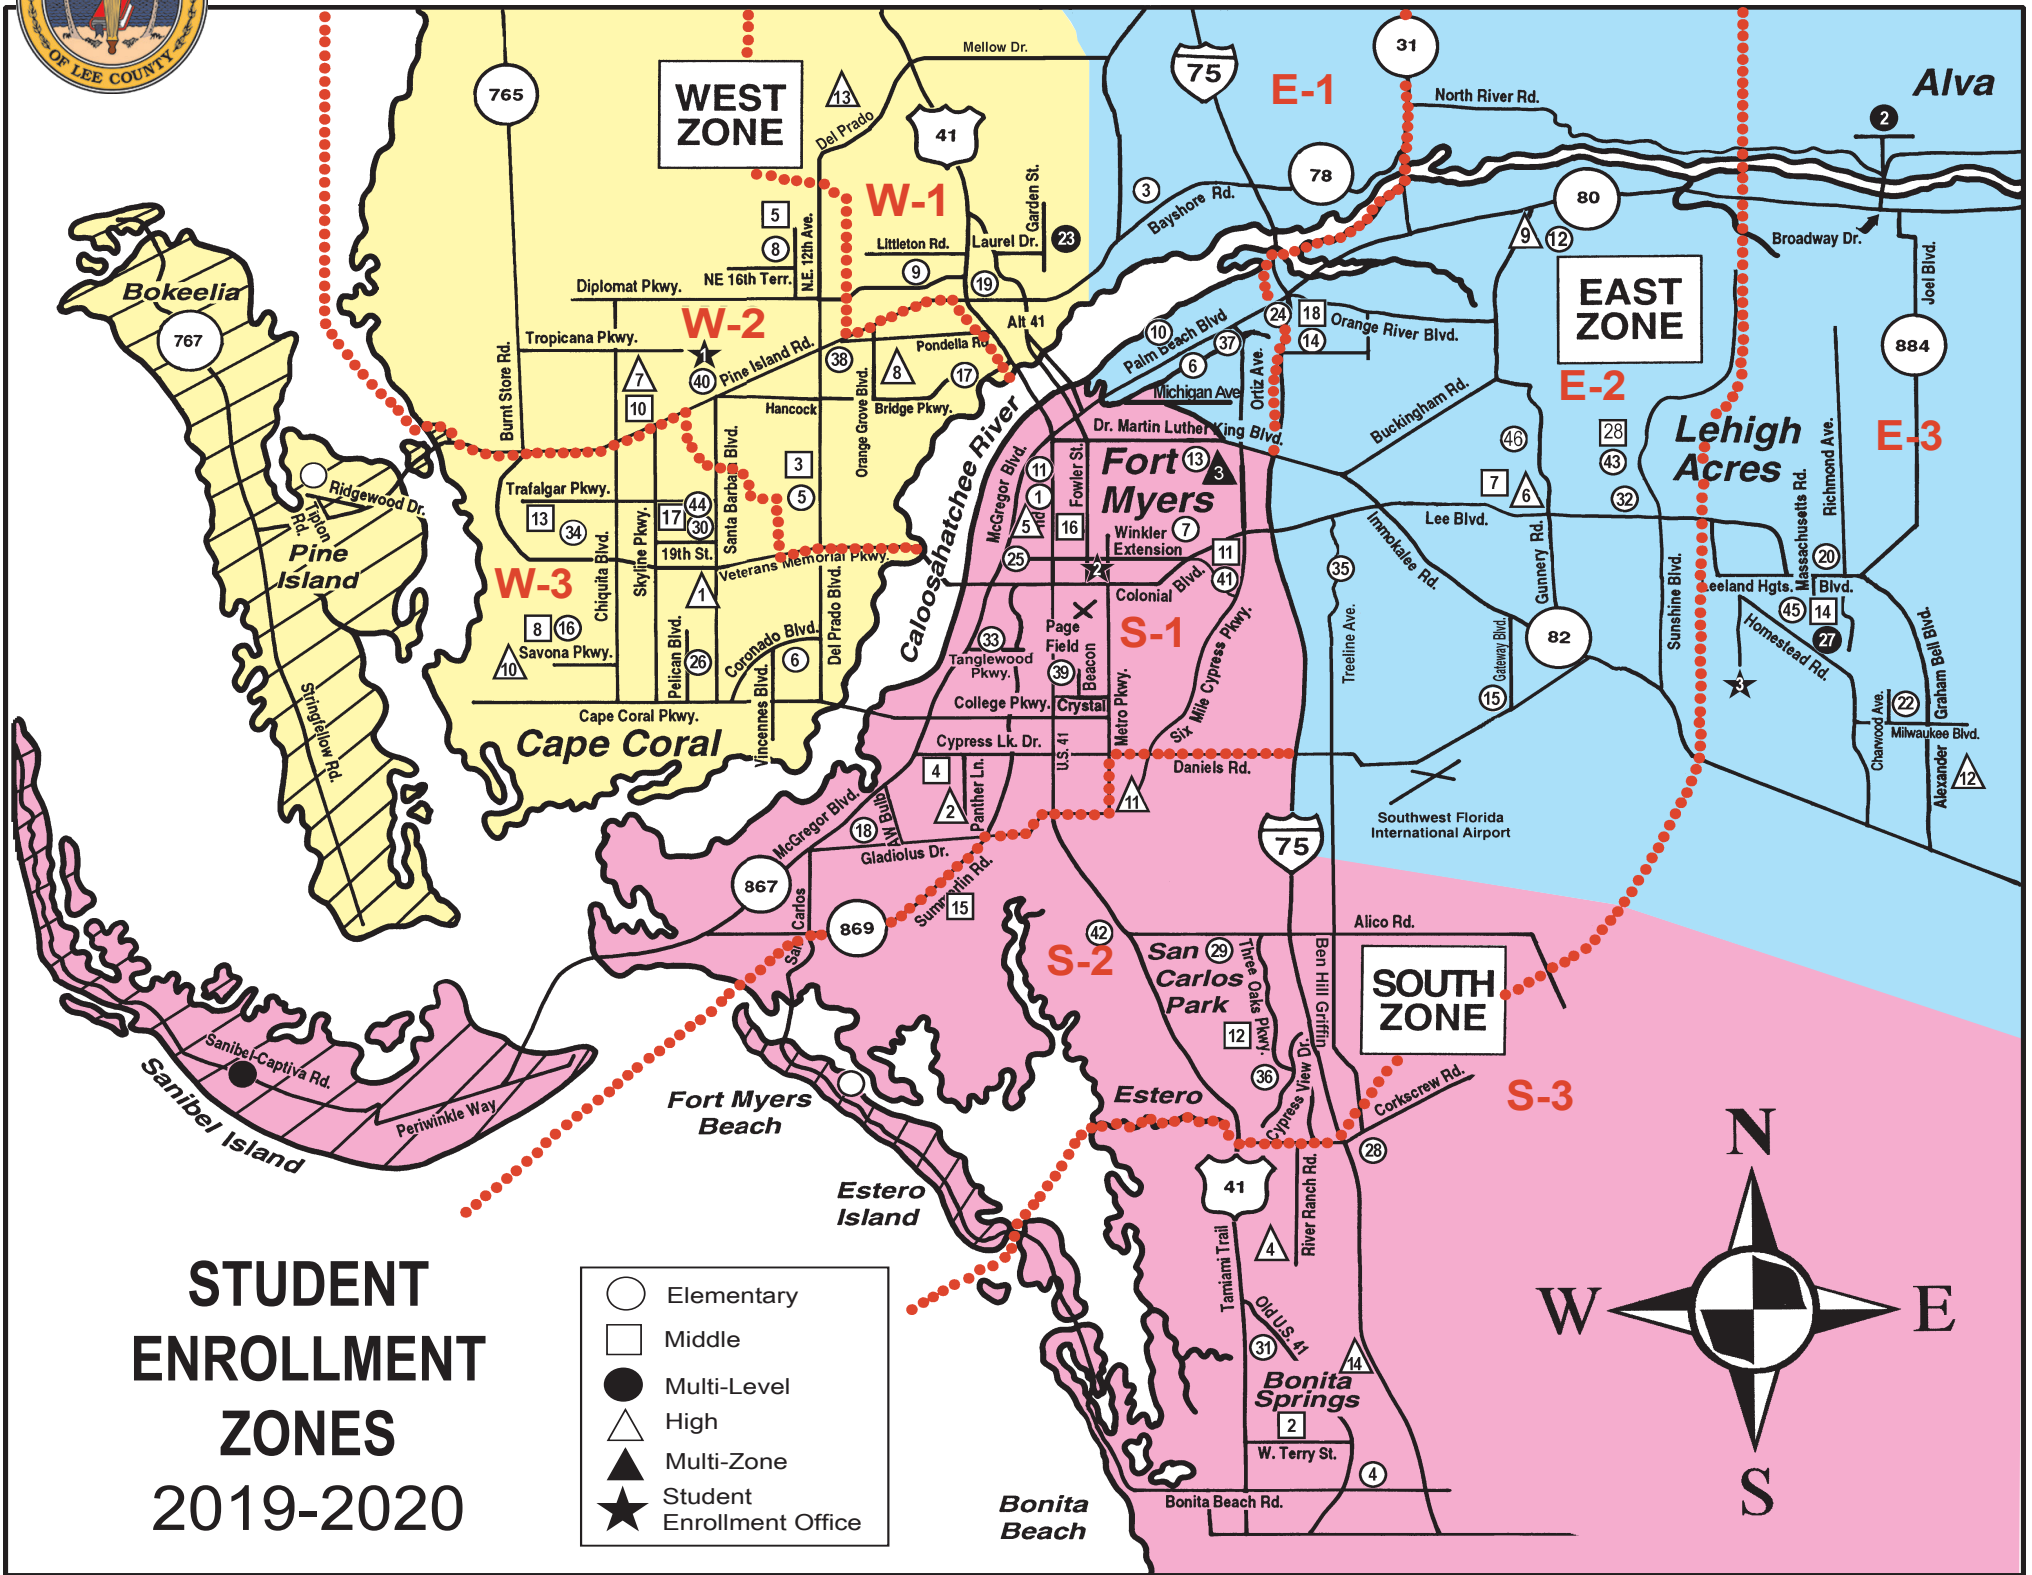

THE SCHOOL DISTRICT OF LEE COUNTY

Free school bus transportation is provided for students who live beyond two miles from their assigned school. Students residing in barrier island boundary areas of Fort Myers Beach, and Pine Island will attend their barrier island elementary school. Students residing in barrier island boundary area of Sanibel Island will attend their barrier island elementary and middle school.

WEST ZONE	
Elementary Schools	
Caloosa (U)	5
Cape	6
Diplomat (U)	8
Gulf	16
Hancock Creek	17
Hector A. Cafferata, Jr. (U)	40
J. Colin English (IB) (U)	19
Littleton (U)	9
NFM Academy for the Arts (K-8) (A) (U)	23
Patriot	44
Pelican	26
Skyline	30
Trafalgar (U)	34
Tropic Isles	38
Middle Schools	
Caloosa (CA)	3
Challenger	17
Diplomat	5
Gulf	8
Mariner (IB)	10
NFM Academy for the Arts (K-8) (A) (U)	23
Trafalgar	13
High Schools	
Cape Coral (IB)	1
Ida S. Baker (CAP)	10
Island Coast (CAP)	13
Mariner (CAP)	7
North Fort Myers (A) (CA)	8

EAST ZONE	
Elementary Schools	
Alva (K-8)	2
Bayshore (U)	3
Edgewood Academy (A) (U)	10
G. Weaver Hipps	45
Gateway	15
Harns Marsh	43
James Stephens Academy (U)	6
Lehigh	20
Manatee (U)	14
Mirror Lakes (U)	22
Orange River (U)	24
River Hall (U)	12
Sunshine	32
Tice (FL)	37
Tortuga Preserve (U)	46
Treeline (U)	35
Veterans Park (K-8) (A) (U)	27
Middle Schools	
Alva (K-8)	2
Harns Marsh (CA) (A) (U)	28
Lehigh Acres (CA) (STEAM) (U)	14
Oak Hammock (A) (U)	18
Varsity Lakes (U)	7
Veterans Park (K-8) (A) (U)	27
High Schools	
Dunbar (IB/S)	3
East Lee County (C) (CA)	12
Lehigh Senior (A) (CA)	6
Riverdale (IB)	9