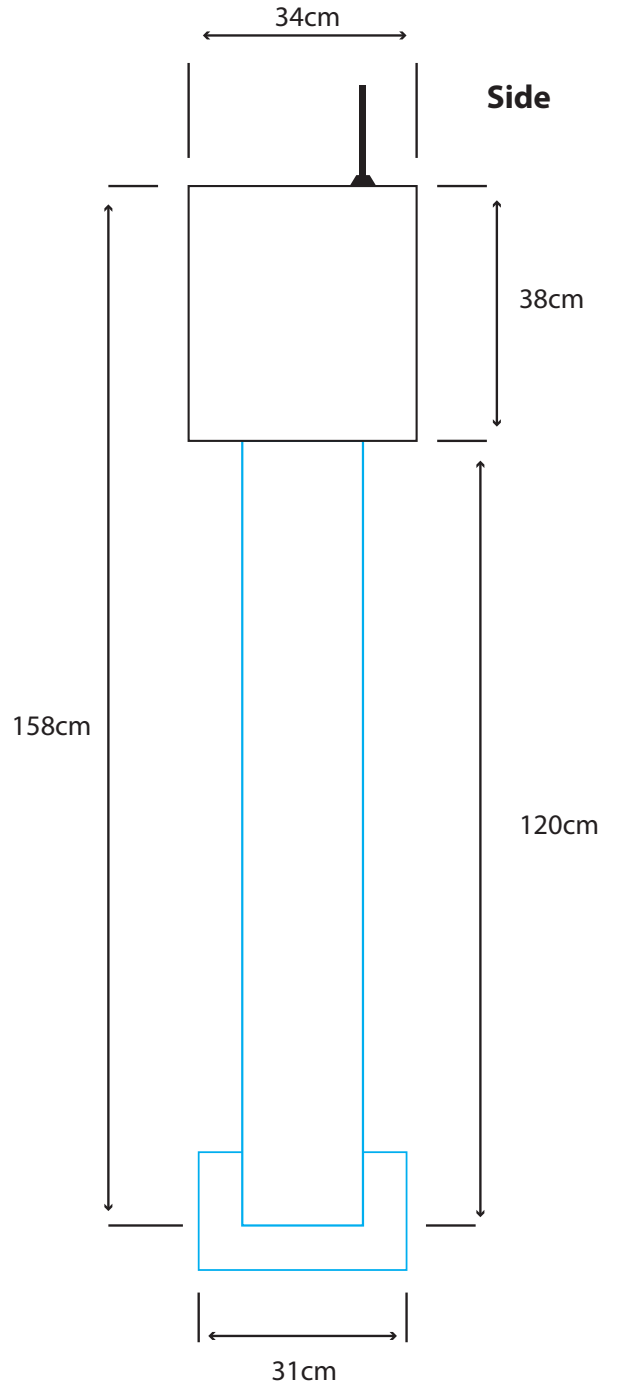

## FUELLink ST Dimensions

This guide is to show the dimensions of a pedestal mounted FMS, a wall/tank mounted system will require the dimensions of the pedestal to be removed.

## **Pedestal Mount Example**

Shown above is a FUEllink pedestal mounted FMS. The base plate comes with mounting holes pre-drilled for ease of fitting. Pedestal is easily removed from inside the FMS head through a series of bolts to secure it in place.