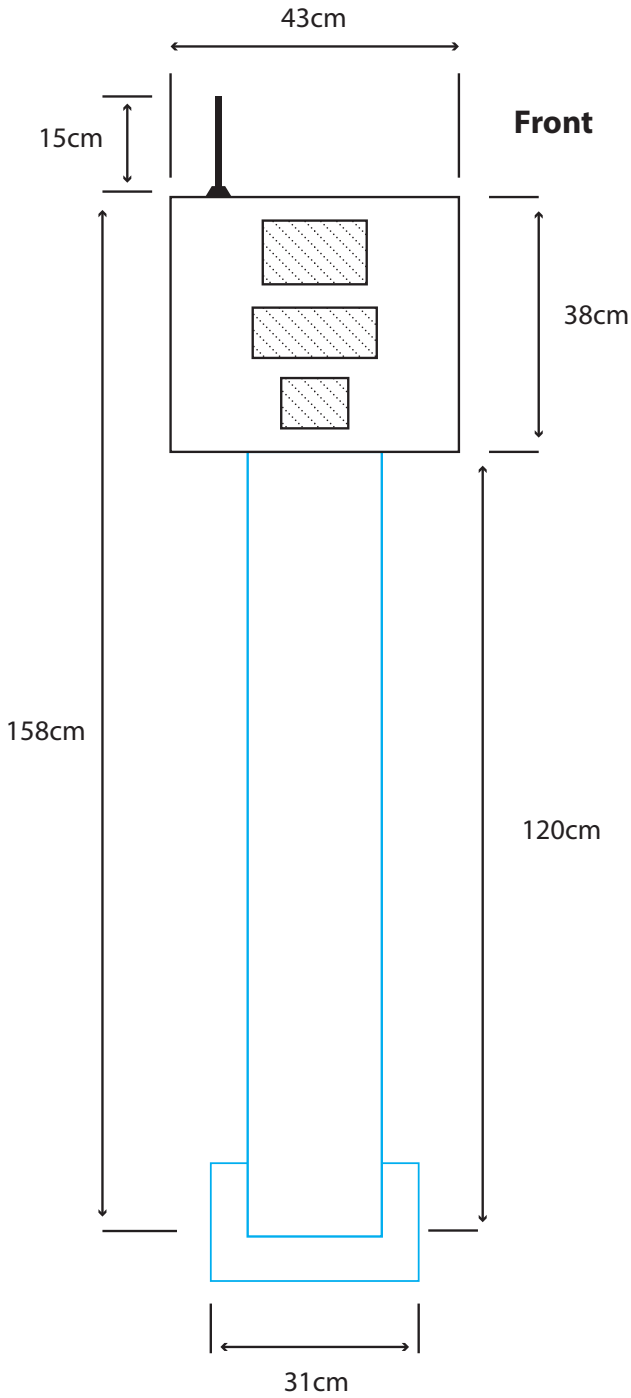

## FUELLink ST Dimensions

This guide is to show the dimensions of a pedestal mounted FMS, a wall/tank mounted system will require the dimensions of the pedestal to be removed.

## **Pedestal Mount Example**

Shown above is a FUEllink pedestal mounted FMS. The base plate comes with mounting holes pre-drilled for ease of fitting. Pedestal is easily removed from inside the FMS head through a series of bolts to secure it in place.