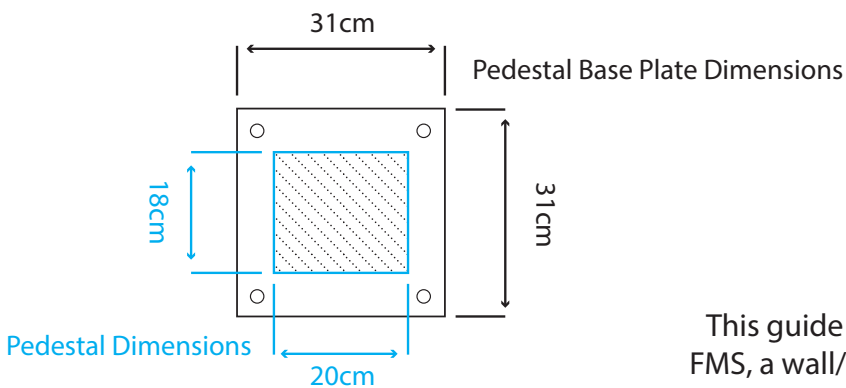

## FUELLink ST Dimensions

This guide is to show the dimensions of a pedestal mounted FMS, a wall/tank mounted system will require the dimensions of the pedestal to be removed.