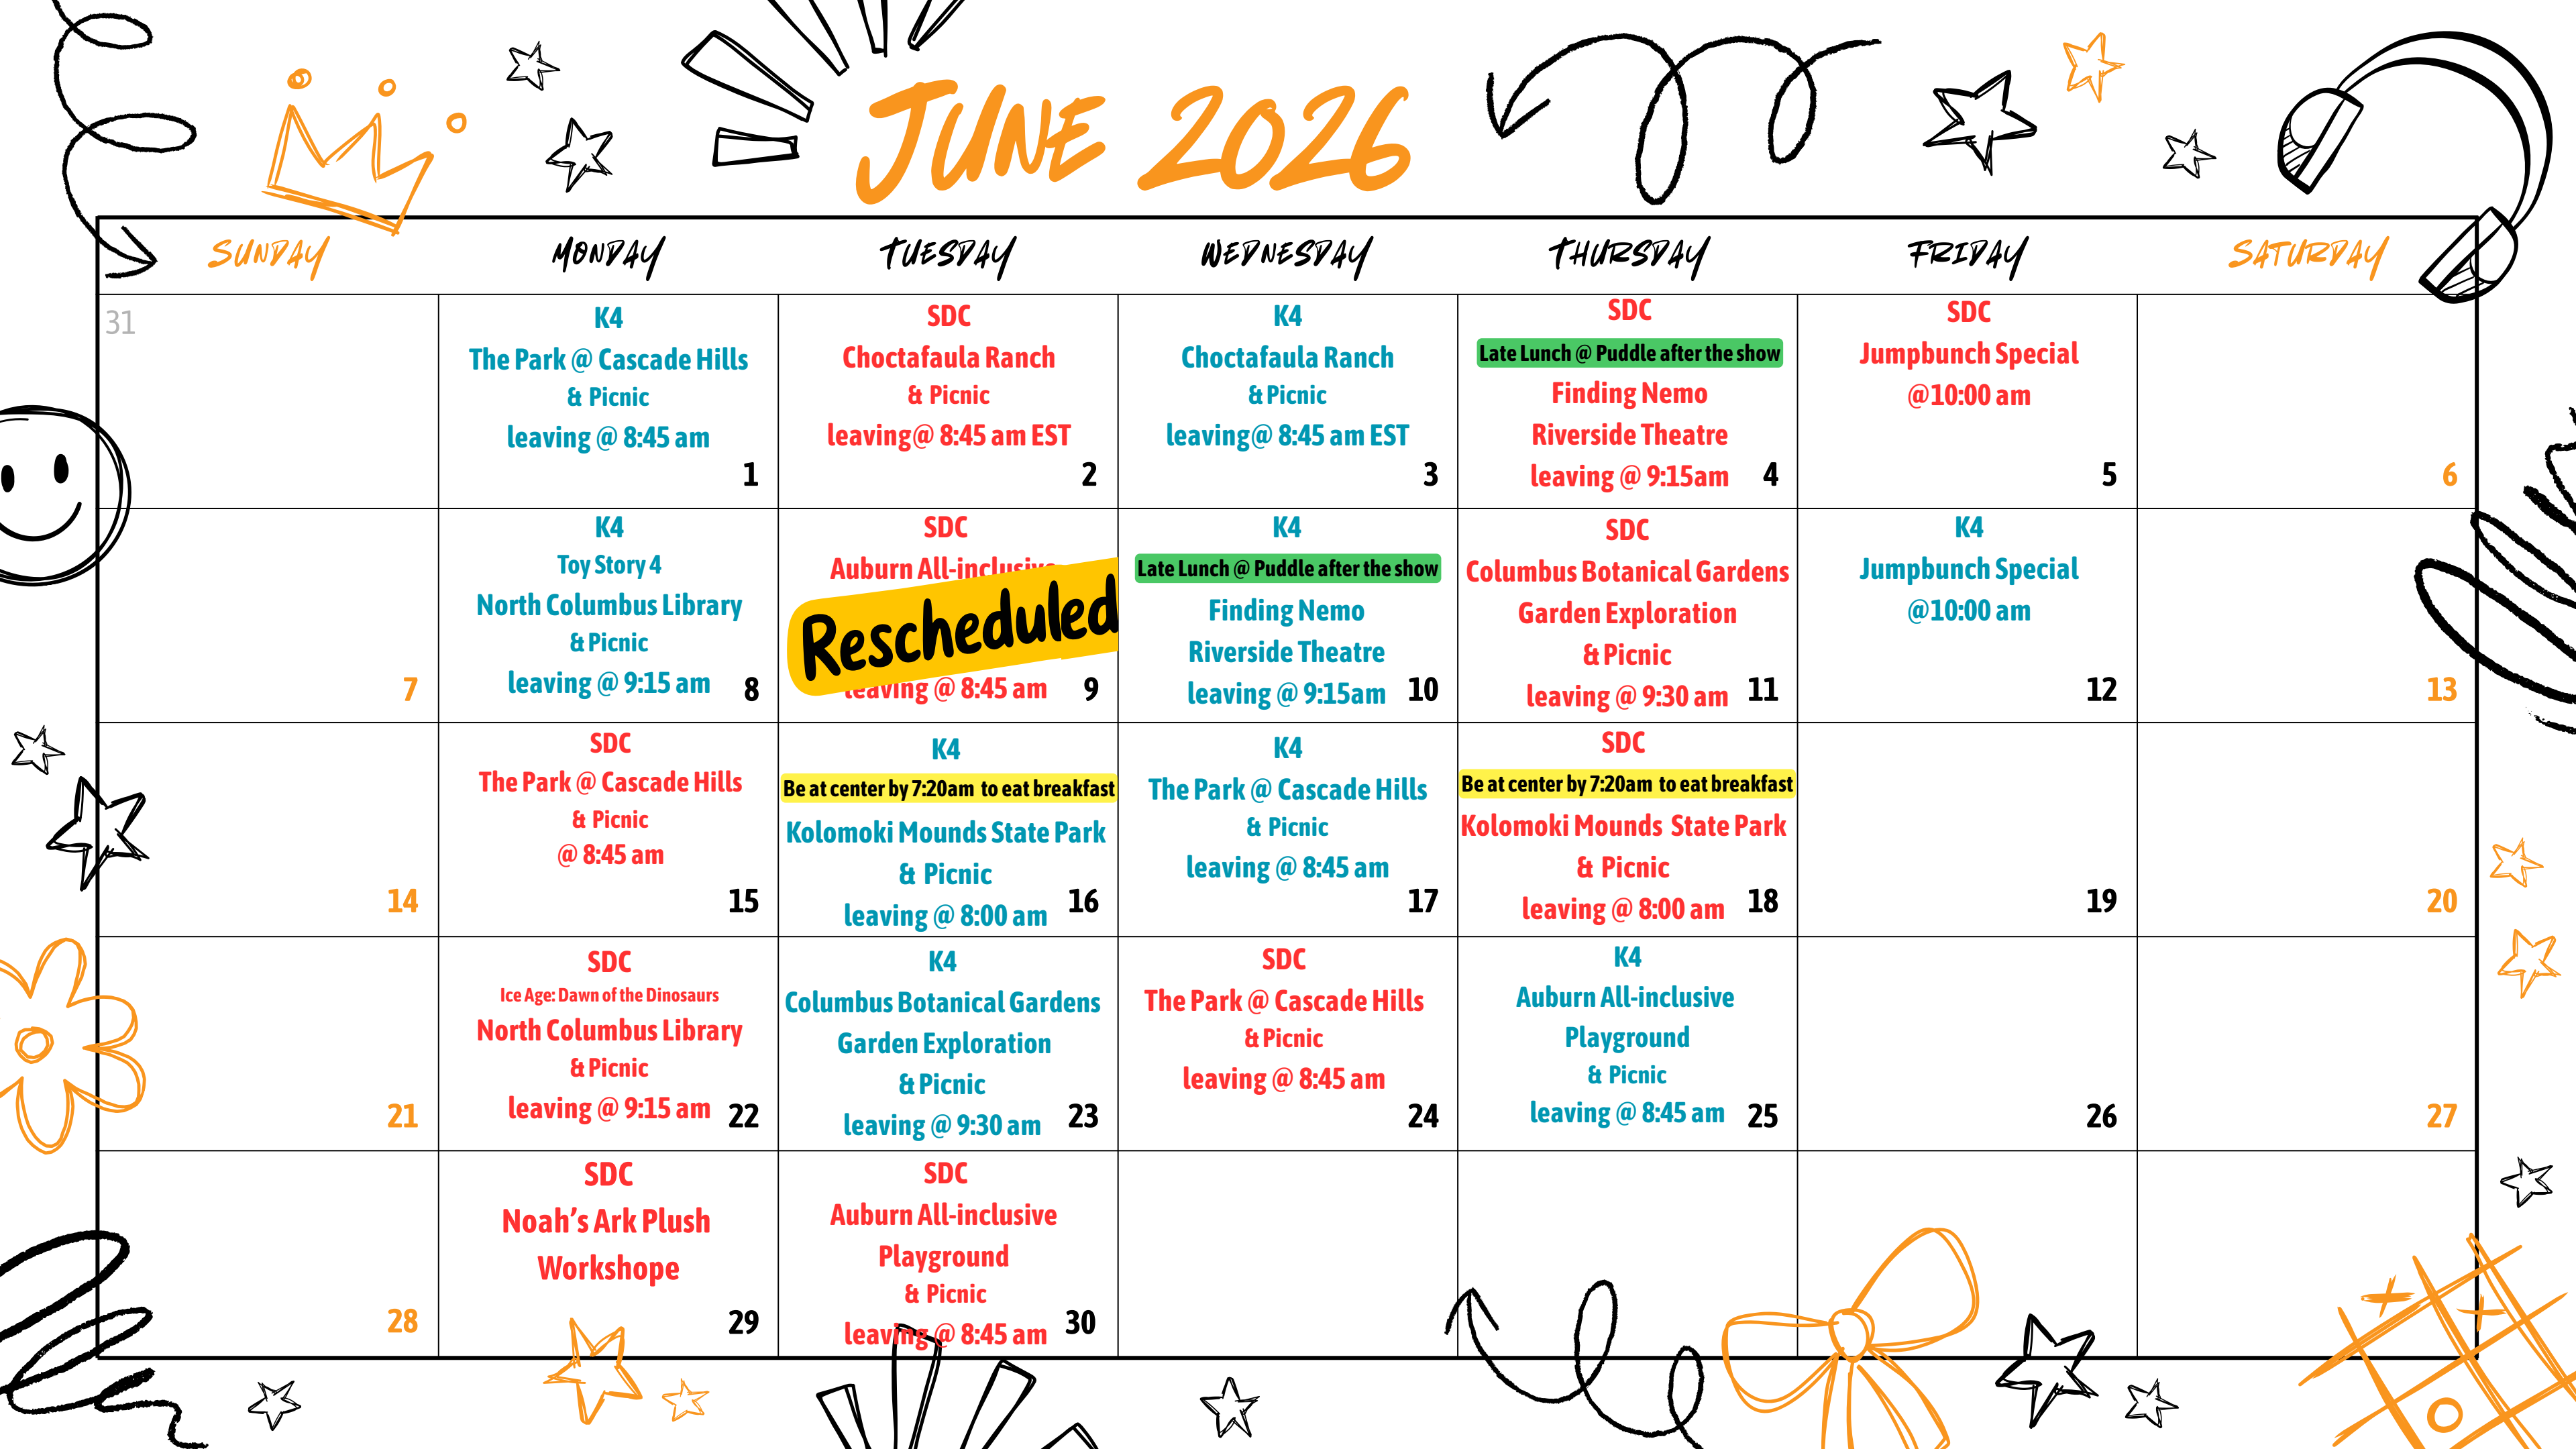

# JUNE 2026

SUNDAY	MONDAY	TUESDAY	WEDNESDAY	THURSDAY	FRIDAY	SATURDAY
31	<b>K4</b> The Park @ Cascade Hills & Picnic leaving @ 8:45 am 1	<b>SDC</b> Choctafaula Ranch & Picnic leaving @ 8:45 am EST 2	<b>K4</b> Choctafaula Ranch & Picnic leaving @ 8:45 am EST 3	<b>SDC</b> Late Lunch @ Puddle after the show Finding Nemo Riverside Theatre leaving @ 9:15am 4	<b>SDC</b> Jumpbunch Special @10:00 am 5	6
7	<b>K4</b> Toy Story 4 North Columbus Library & Picnic leaving @ 9:15 am 8	<b>SDC</b> Auburn All-inclusive <b>Rescheduled</b> leaving @ 8:45 am 9	<b>K4</b> Late Lunch @ Puddle after the show Finding Nemo Riverside Theatre leaving @ 9:15am 10	<b>SDC</b> Columbus Botanical Gardens Garden Exploration & Picnic leaving @ 9:30 am 11	<b>K4</b> Jumpbunch Special @10:00 am 12	13
14	<b>SDC</b> The Park @ Cascade Hills & Picnic @ 8:45 am 15	<b>K4</b> Be at center by 7:20am to eat breakfast Kolomoki Mounds State Park & Picnic leaving @ 8:00 am 16	<b>K4</b> The Park @ Cascade Hills & Picnic leaving @ 8:45 am 17	<b>SDC</b> Be at center by 7:20am to eat breakfast Kolomoki Mounds State Park & Picnic leaving @ 8:00 am 18	19	20
21	<b>SDC</b> Ice Age: Dawn of the Dinosaurs North Columbus Library & Picnic leaving @ 9:15 am 22	<b>K4</b> Columbus Botanical Gardens Garden Exploration & Picnic leaving @ 9:30 am 23	<b>SDC</b> The Park @ Cascade Hills & Picnic leaving @ 8:45 am 24	<b>K4</b> Auburn All-inclusive Playground & Picnic leaving @ 8:45 am 25	26	27
28	<b>SDC</b> Noah's Ark Plush Workshope 29	<b>SDC</b> Auburn All-inclusive Playground & Picnic leaving @ 8:45 am 30				