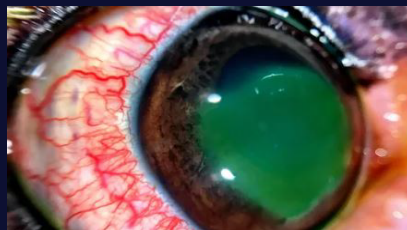

## Attach to your SmartPhone

**Eye Photos Made Easy!**

Insolent Corneal Ulcer

Insolent Corneal Ulcer

Feline Cataract

Melanoma of the lower eyelid

Smartphone Eye Imaging Adaptor  
QuikVue VPA-100

Dana POINT, CA, 92629, US