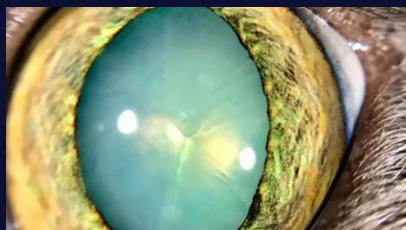

## Attach to your SmartPhone

**Eye Photos Made Easy!**

Insolent Corneal Ulcer

Insolent Corneal Ulcer

Feline Cataract

Melanoma of the lower eyelid

Smartphone Eye Imaging Adaptor  
QuikVue VPA-100

Dana POINT, CA, 92629, US