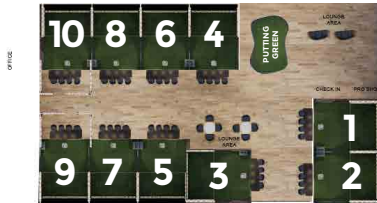

RENTAL CLUB SETS INCLUDED AT NO EXTRA COST

Wall Layout (6 Bays)

Brick Layout (10 Bays)

Toms River Layout (5 Bays)

## WALL FACILITY

- ▶ Can accommodate up to **75** people
- ▶ Rent entire 6 bay facility
- ▶ For smaller events, Bays can be rented at a private rate of **\$80** per hour per bay

## BRICK FACILITY

- ▶ Can accommodate up to **125** people
- ▶ Rent entire 10 bay facility
- ▶ For smaller events, Bays can be rented at a private rate of **\$80** per hour per bay