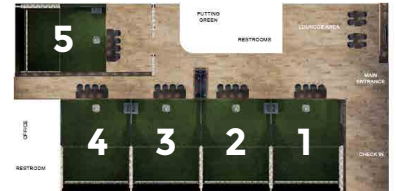

RENTAL CLUB SETS INCLUDED AT NO EXTRA COST

Wall Layout (6 Bays)

Brick Layout (10 Bays)

Toms River Layout (5 Bays)

## WALL FACILITY

- ▶ Can accommodate up to **75** people
- ▶ Rent entire 6 bay facility
- ▶ For smaller events, Bays can be rented at a private rate of **\$80** per hour per bay

## BRICK FACILITY

- ▶ Can accommodate up to **125** people
- ▶ Rent entire 10 bay facility
- ▶ For smaller events, Bays can be rented at a private rate of **\$80** per hour per bay