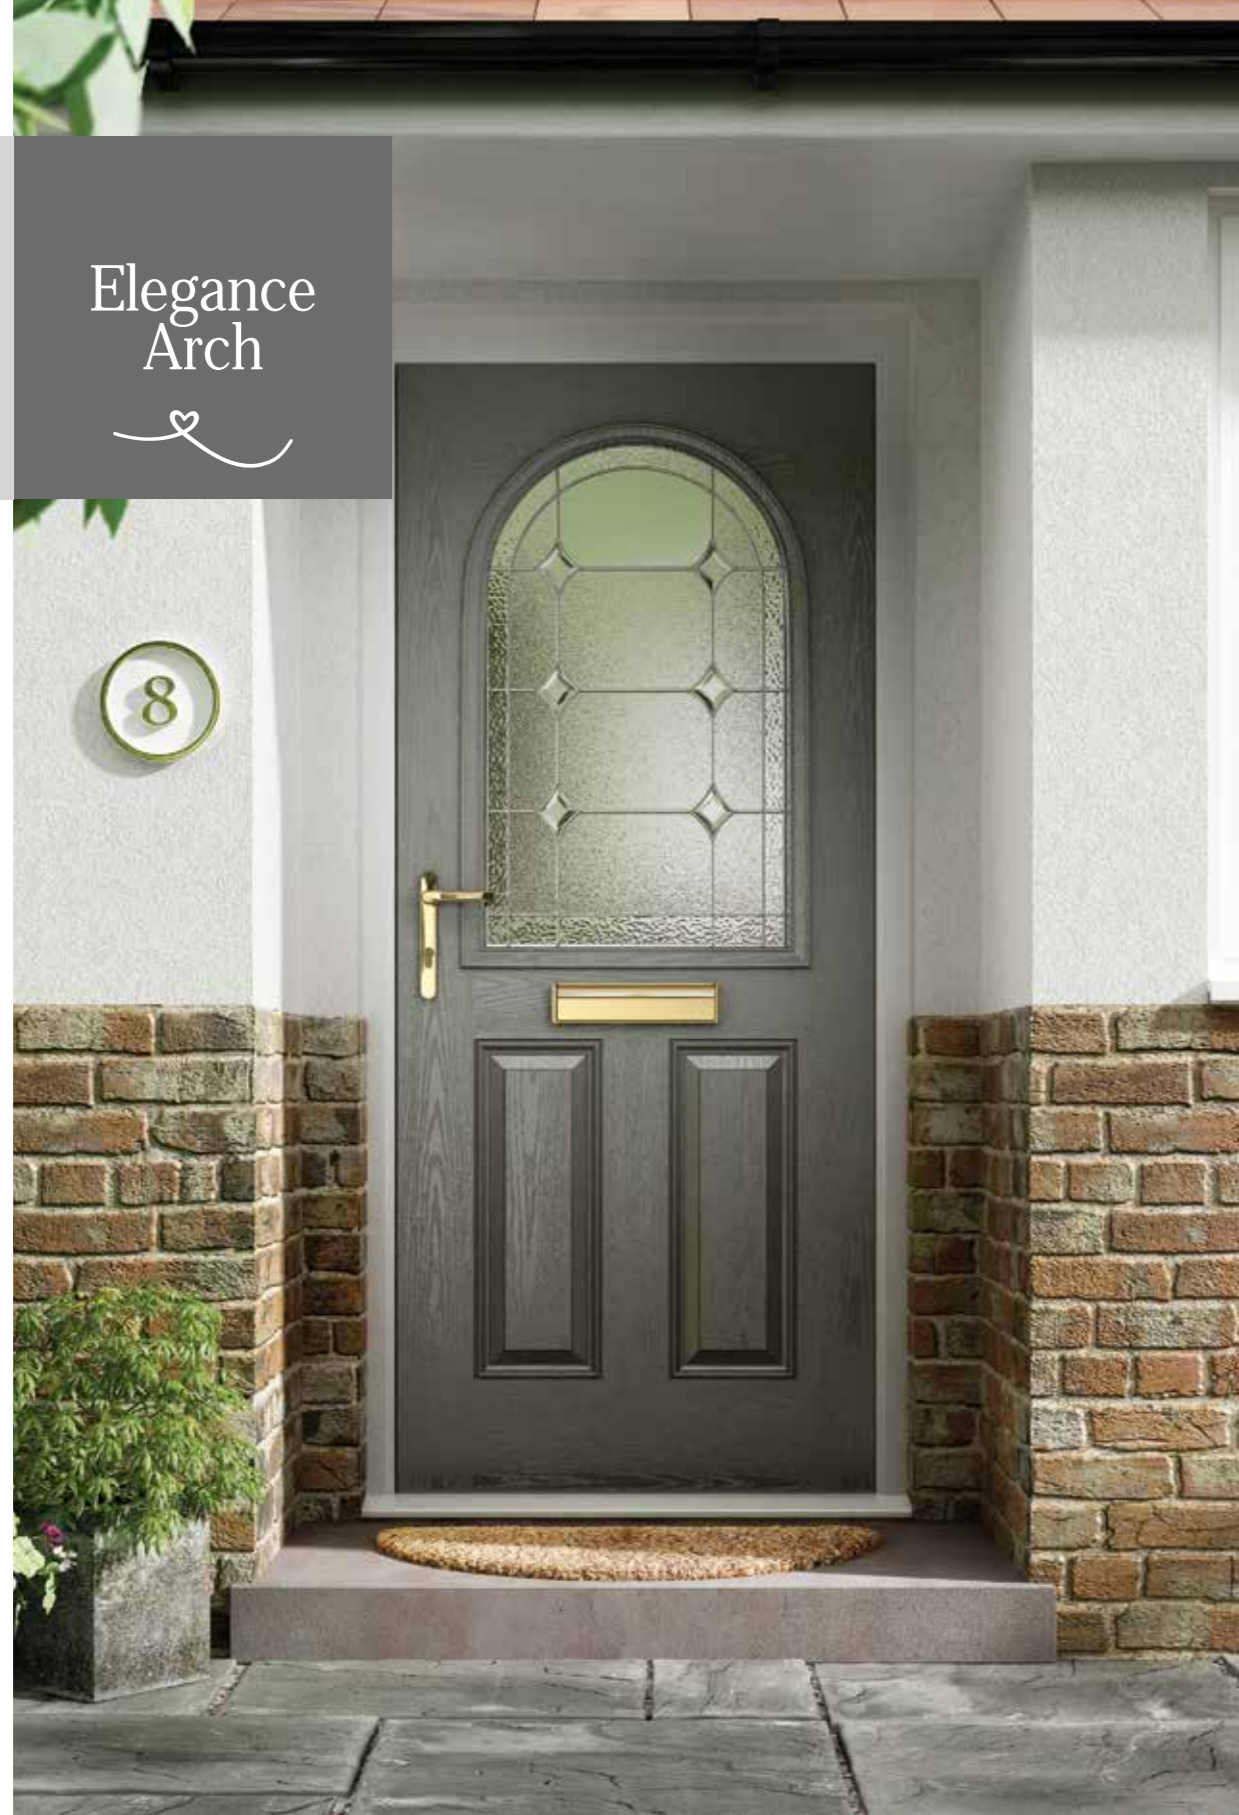

Elegance Arch

Elegance Arch lets light flood into your home whilst giving a softer feel from the stylish curved design. A large, single glazed panel highlights the delicate intricacies of the glass within.