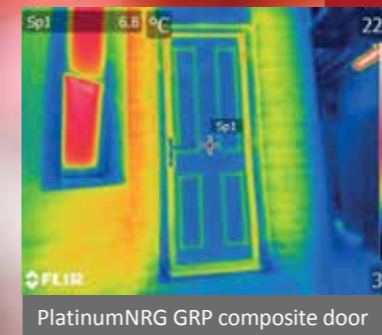

Tests prove a **Platinum NRG GRP Composite Door** is:-

19%

More thermally efficient than a 48mm solid timber core composite door.

17%

More thermally efficient than a 44mm traditional panelled door.

FACT

Doors were tested at the University of Salford's Energy House. This represents a typical Salford 1919 terraced house and its construction represents 21% of the UK's current housing stock. The house has been reconstructed in a fully environmentally controllable chamber, in which climatic conditions can be maintained, varied, repeated and patterns monitored. For the test, the inside temperature of the Energy House was 25°C with an exterior temperature of 5°C.