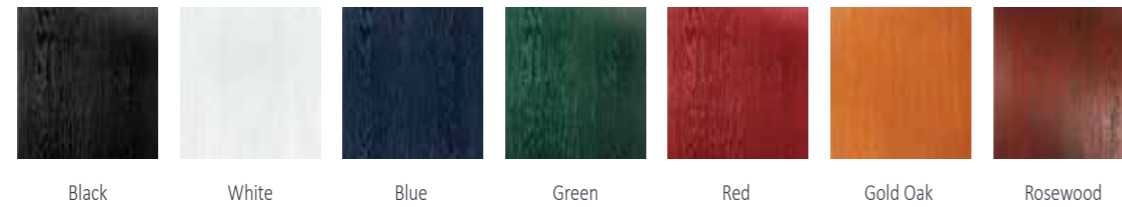

Choose the perfect colour for the exterior of your home and match the interior with your décor for a seamless look and feel.

Over 40 colours to choose from!

Our standard colours

Black White Blue Green Red Gold Oak Rosewood

Our Rustic Renown collection standard colours

Black White Gold Oak Rosewood Chartwell Distinction Anthracite Grey

Furniture Options

A wealth of options in a range of colours

Locks

We don't compromise when it comes to security...