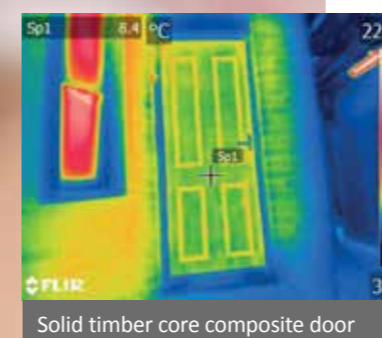

Tests prove a **Platinum NRG GRP Composite Door** is:-

19%

More thermally efficient than a 48mm solid timber core composite door.

17%

More thermally efficient than a 44mm traditional panelled door.

FACT

Doors were tested at the University of Salford's Energy House. This represents a typical Salford 1919 terraced house and its construction represents 21% of the UK's current housing stock. The house has been reconstructed in a fully environmentally controllable chamber, in which climatic conditions can be maintained, varied, repeated and patterns monitored. For the test, the inside temperature of the Energy House was 25°C with an exterior temperature of 5°C.