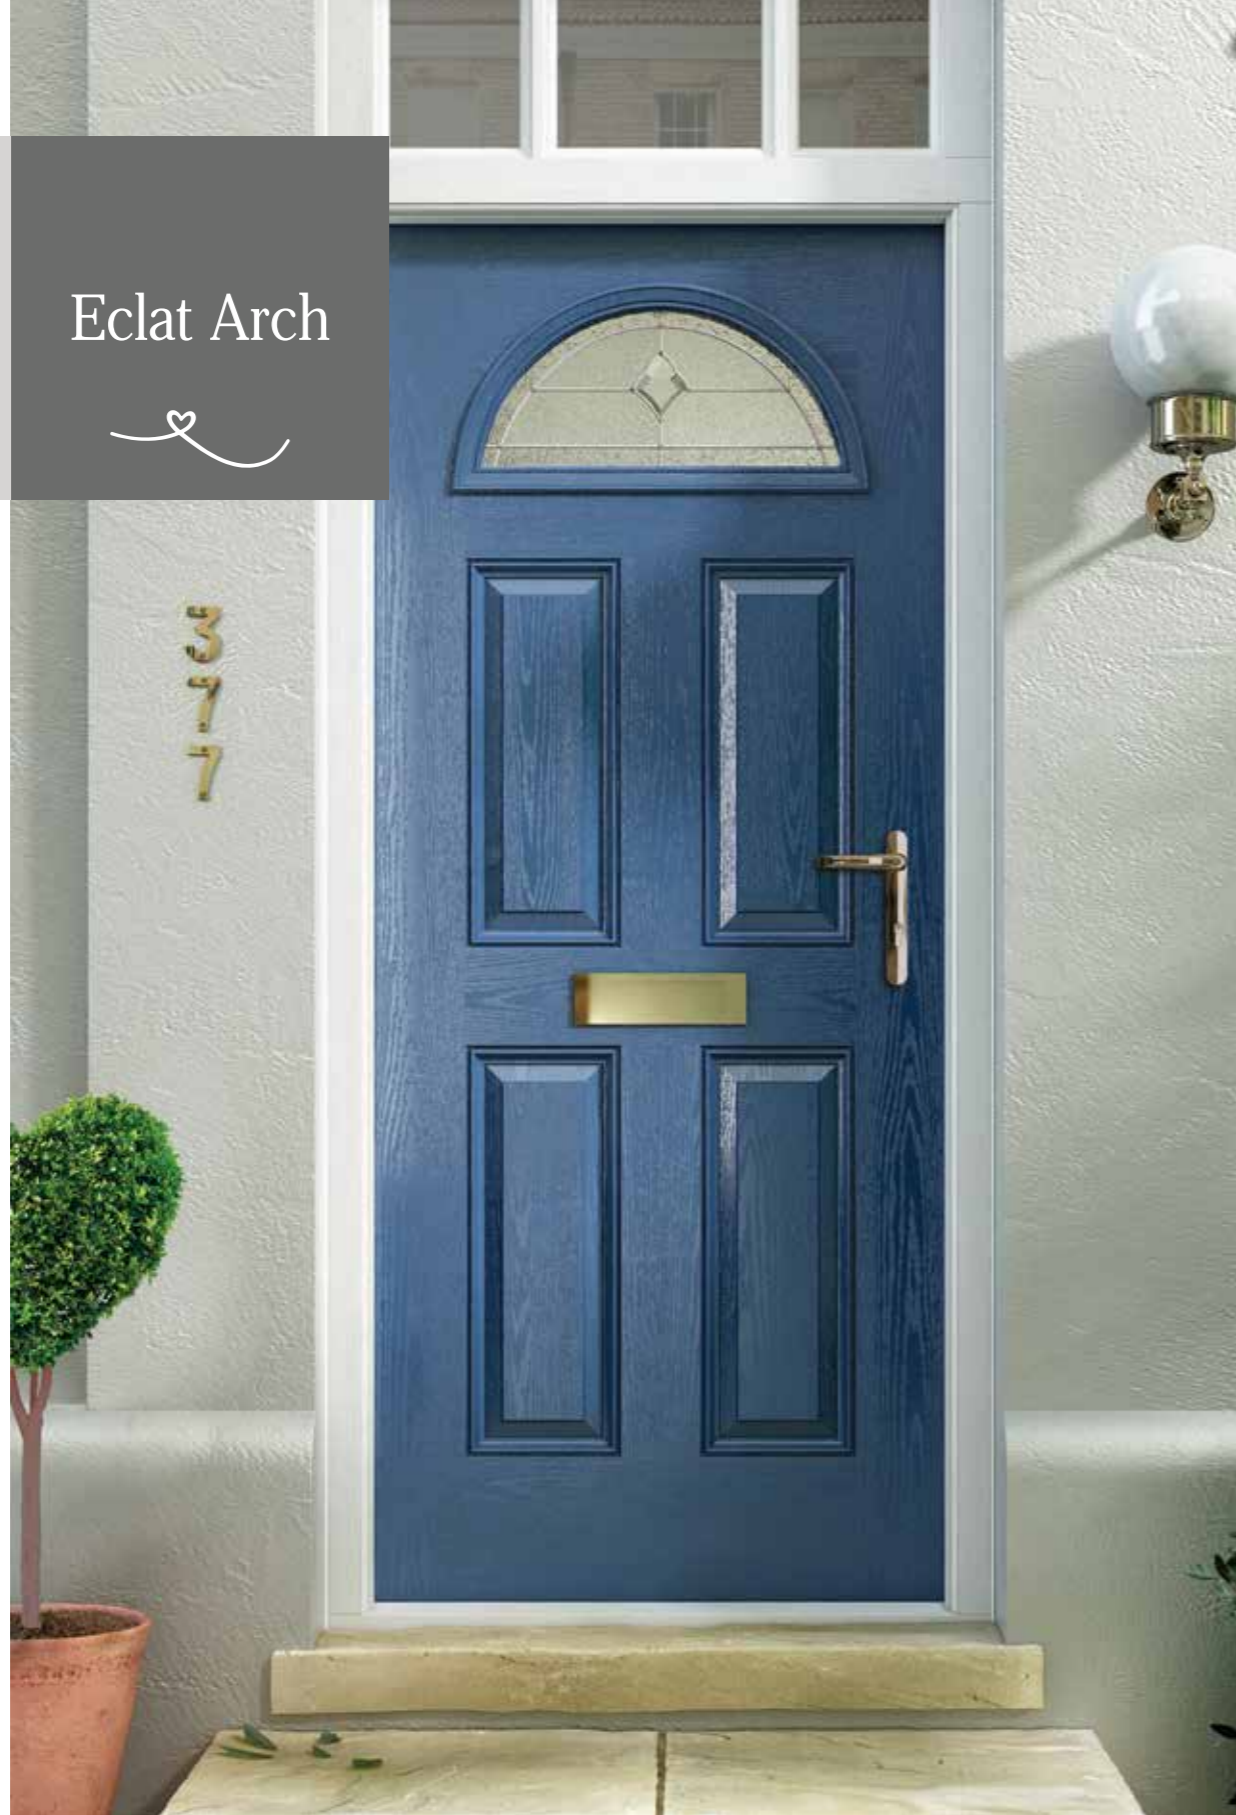

Valentia

S

Eclat Arch

Eclat Arch gives the perfect balance of style and privacy for your home. A traditional design that is complemented by the decorative glass focal point.

Get the look before you buy at platinumrg.co.uk/composite-door-designer/