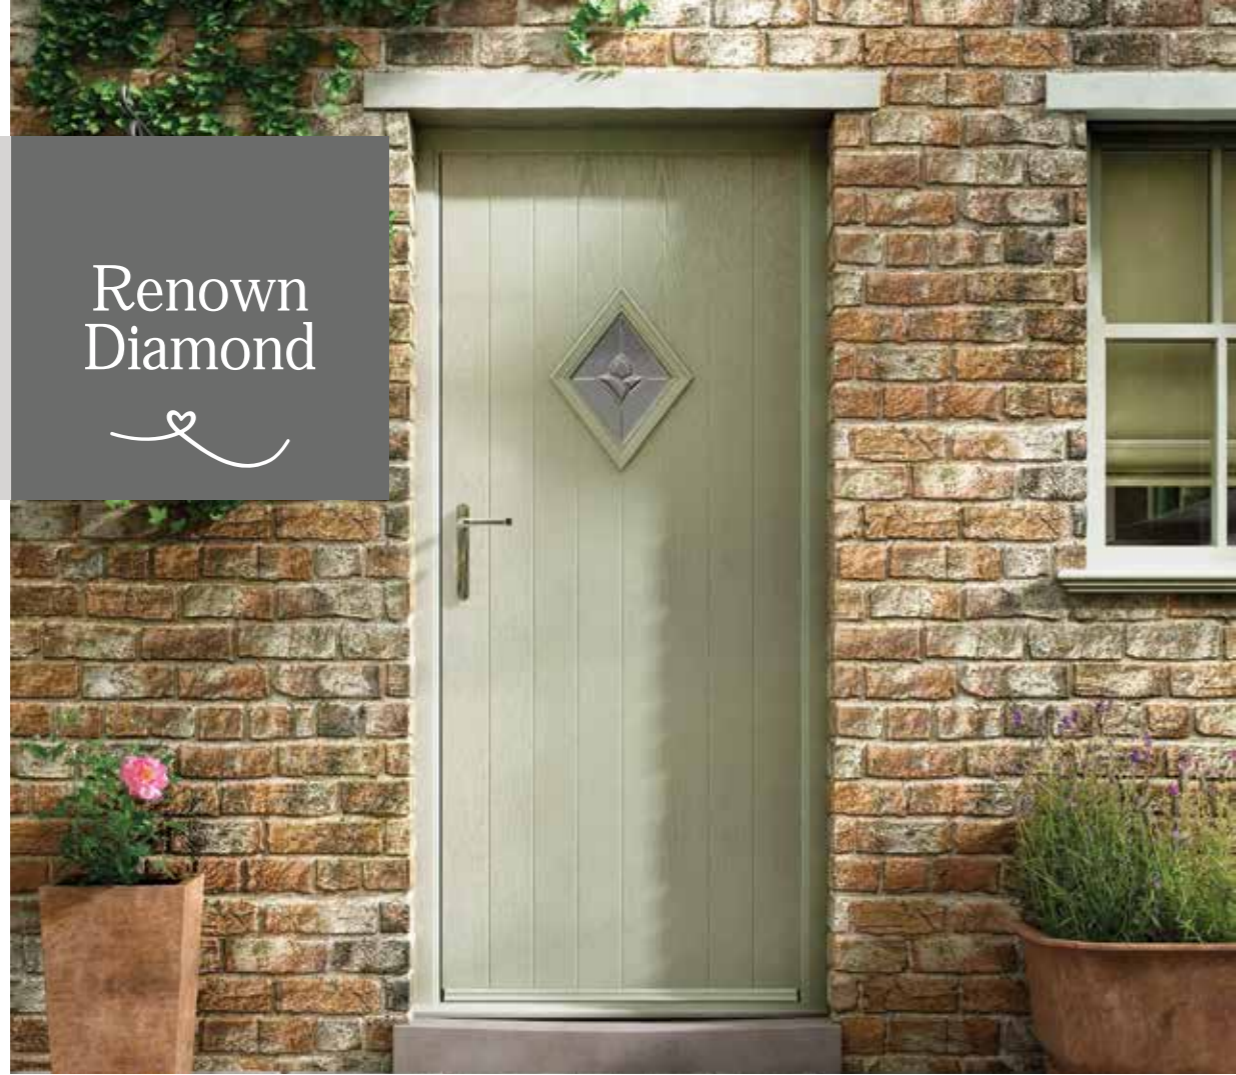

Andorra
Zinc or Brass Caming

Aspen

Edwardian

S

Renown Diamond

Stand out from the crowd with a diamond glazing panel. It works perfectly with the classic countryside feel of the door itself.

ENERGY RATING