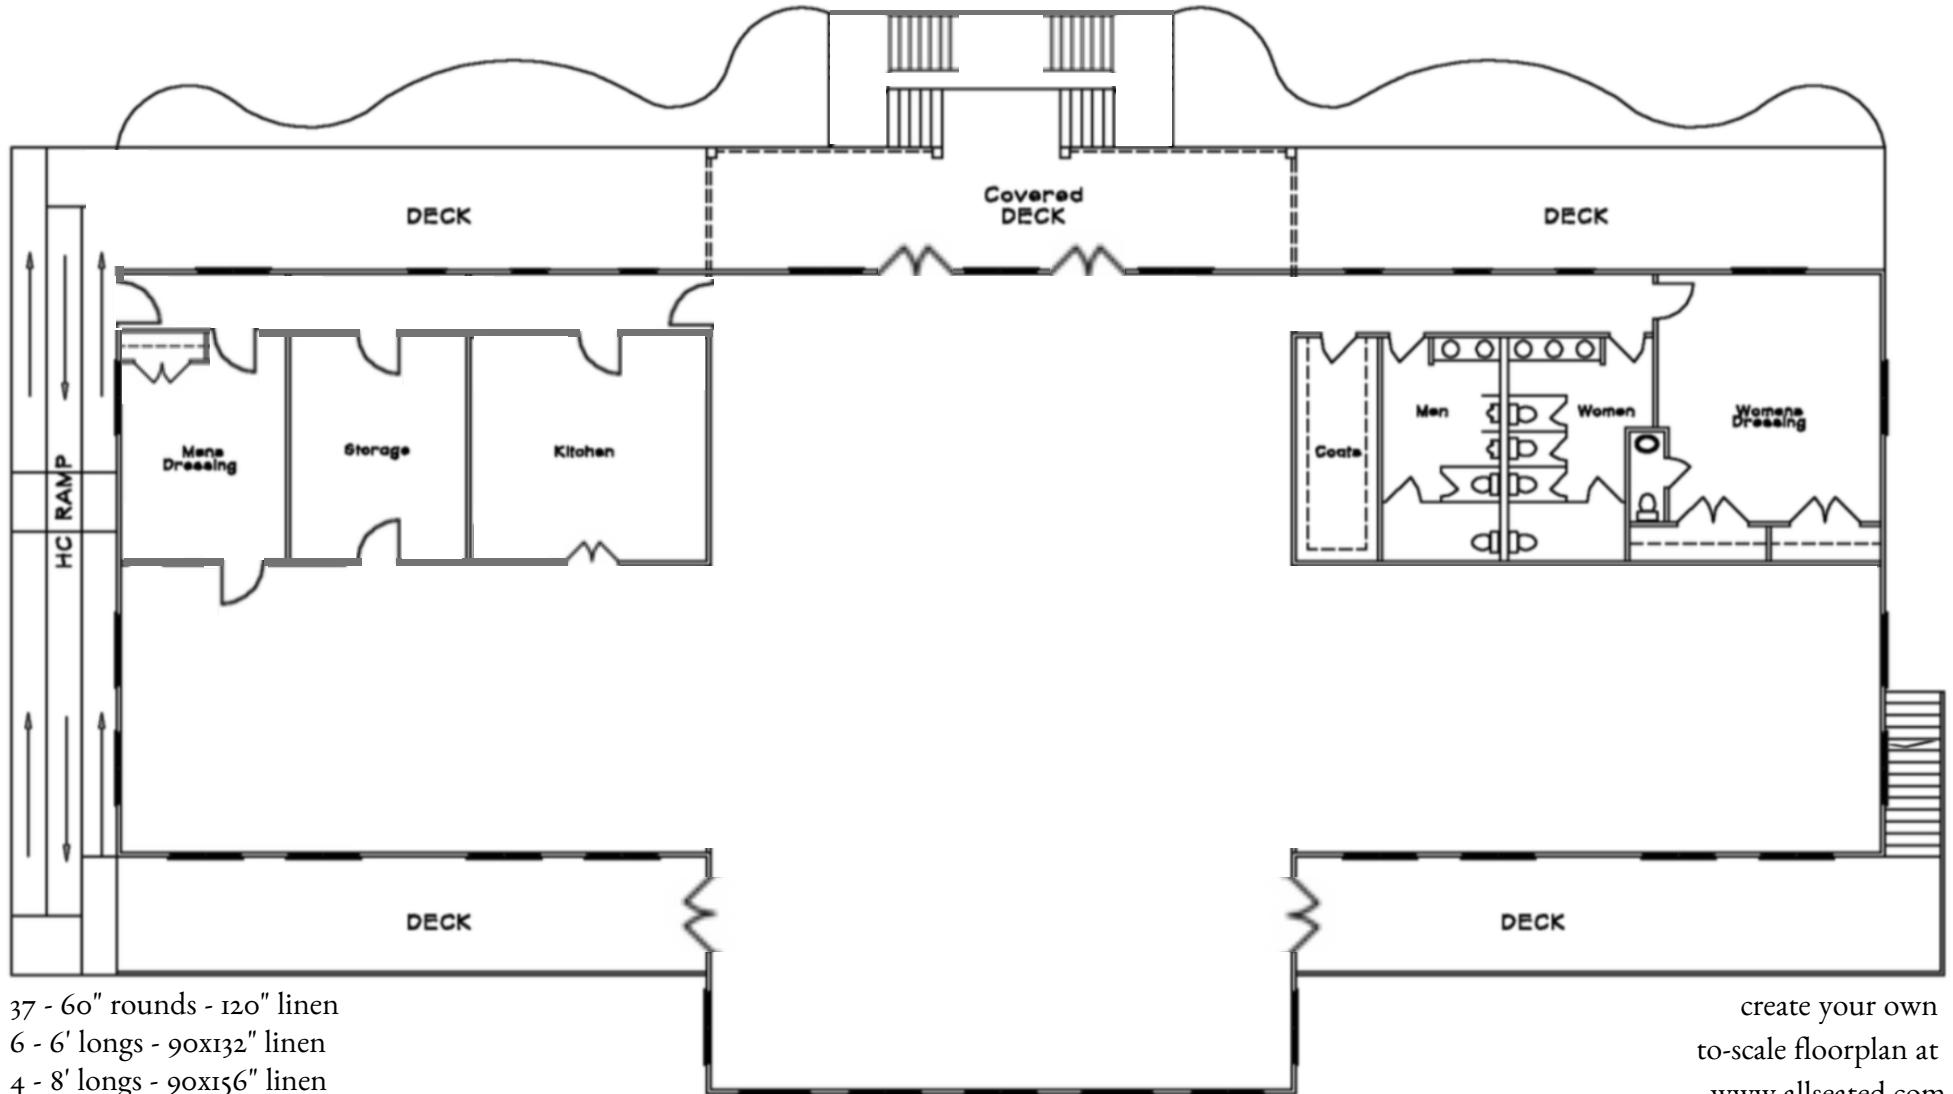

# Riverside

EVENT VENUE

EVENT: \_\_\_\_\_

DATE: \_\_\_\_\_

37 - 60" rounds - 120" linen  
6 - 6' longs - 90x132" linen  
4 - 8' longs - 90x156" linen  
20 - high tops - 120" linen  
300 - chairs inside & out

create your own  
to-scale floorplan at  
[www.allseated.com](http://www.allseated.com)