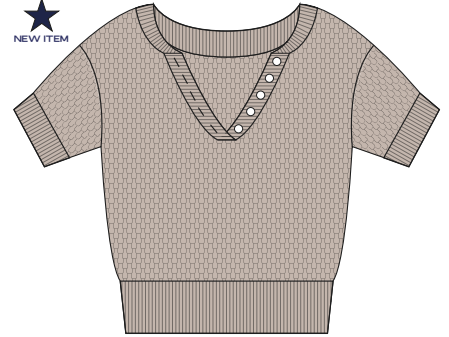

JACKIE SWEATER

Sizes: XS-XXL

SKU: JACKS801