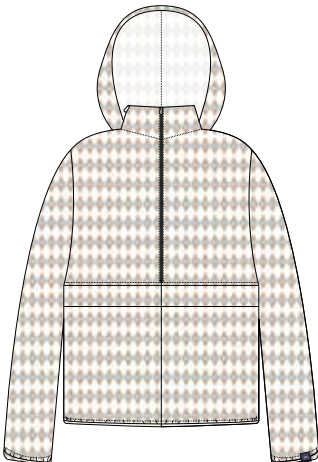

JILLY SKIRT

Sizes: XS-XXL

SKU: JLLS721P811

COLOR & PRINT VARIATIONS

HOGAN DRESS
 Sizes: XS-XXL
 SKU: HOGS851P105

BREAKER PANTS
 Sizes: XS-XXL
 SKU: BRKS701P821

HESTER DRESS
 Sizes: XS-XXL
 SKU: HESTS991P122

PONCHO
 Sizes: XS-XXL
 SKU: PLJS821P100

RALLY POLO SWEATER
 Sizes: XS-XXL
 SKU: RALS751

HALEY SWEATER
 Sizes: XS-XXL
 SKU: HALS801

SUN PROTECTION
 UPF 50 blocks 98%
 of UV rays

BREATHABILITY
 Keeps you
 comfortable