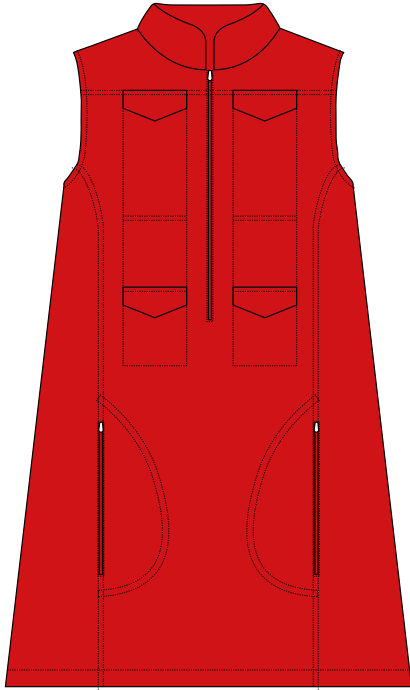

HOGAN DRESS

Sizes: XS-XXL

SKU: HOGS791