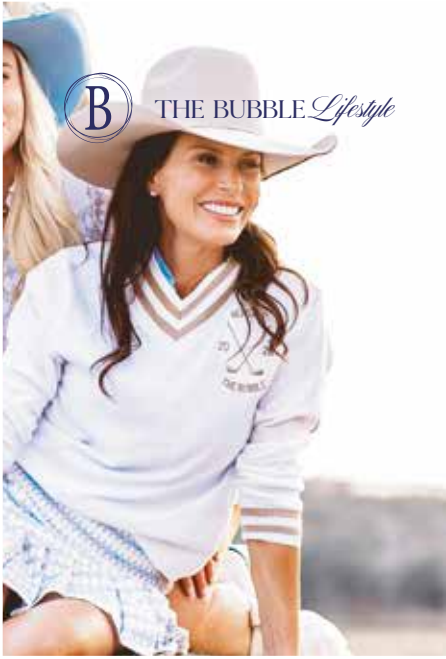

THE BUBBLE Lifestyle