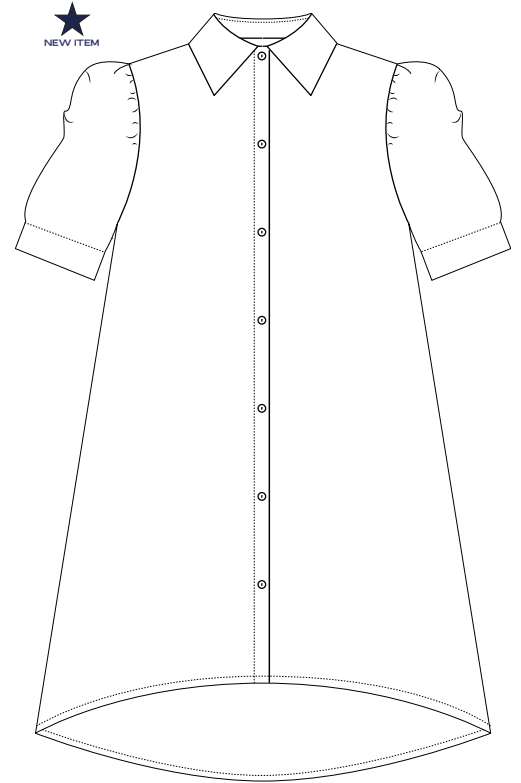

HESTER DRESS
Sizes: XS-XXL
SKU: HESTS991P122