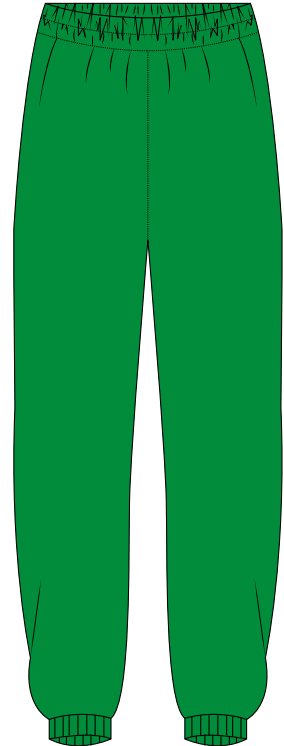

Sizes: XS-XXL

SKU: HOGS791

DILLON PANTS

Sizes: XS-XXL

SKU: DILLS721

BREAKER PANTS

Sizes: XS-XXL

SKU: BRKS661

JILLY SKIRT

Sizes: XS-XXL

SKU: JLLS681P751

MONROE SKIRT

Sizes: XS-XXL

SKU: MONS691

BRITANNY SKIRT

Sizes: XS-XXL