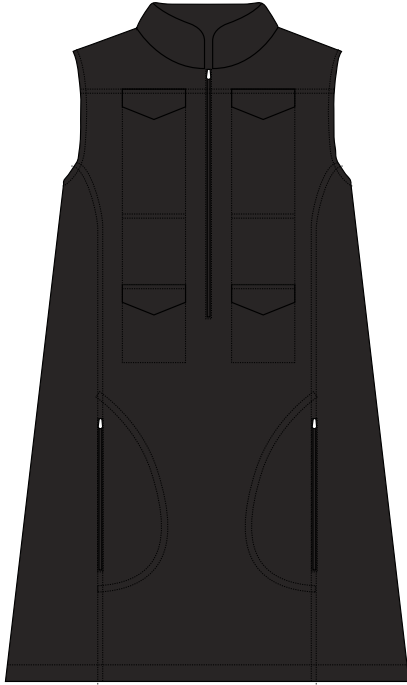

COLOR & PRINT VARIATIONS

HOGAN DRESS
Sizes: XS-XXL
SKU: HOGS851P105