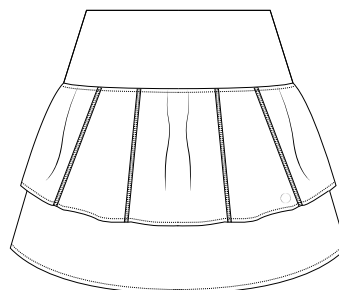

COLOR & PRINT VARIATIONS

EMILY TOP
 Sizes: XS-XXL
 SKU: KID-EMLS301

TENNIS SWEATER
 Sizes: XS-XXL
 SKU: SWT-TENNIS851

GOLF SWEATER
 Sizes: XS-XXL
 SKU: SWT-GOLF851

LOVE SWEATER
 Sizes: XS-XXL
 SKU: SWT-LOVE851