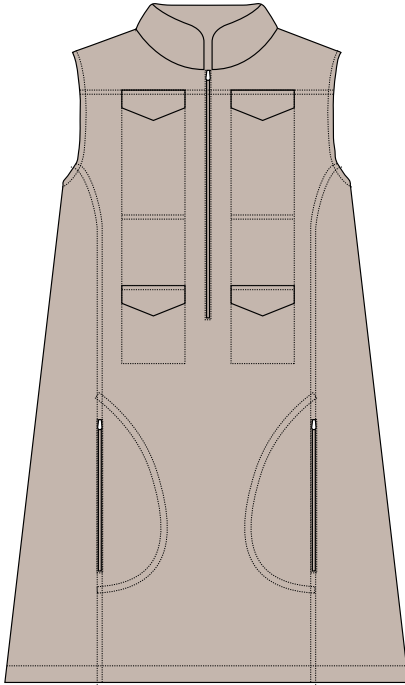

JILLY SKIRT

Sizes: XS-XXL

SKU: JLLS721P811

COLOR & PRINT VARIATIONS

HOGAN DRESS
 Sizes: XS-XXL
 SKU: HOGS851P105

BREAKER PANTS
 Sizes: XS-XXL
 SKU: BRKS701P821

HESTER DRESS
 Sizes: XS-XXL
 SKU: HESTS991P122

PONCHO
 Sizes: XS-XXL
 SKU: PLJS821P100

RALLY POLO SWEATER
 Sizes: XS-XXL
 SKU: RALS751

HALEY SWEATER
 Sizes: XS-XXL
 SKU: HALS801

SUN PROTECTION
 UPF 50 blocks 98%
 of UV rays

BREATHABILITY
 Keeps you
 comfortable