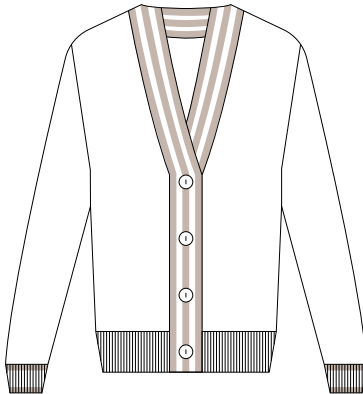

ANNA TOP SWEATER

Sizes: XS-XXL

SKU: ANNS651

COLLIER VEST

Sizes: XS-XXL

SKU: COLS75

JACKIE SWEATER

Sizes: XS-XXL

SKU: JACKS801

MEL CARDIGAN

Sizes: XS-XXL

SKU: MELS75

MULLIGAN SWEATER

Sizes: XS-XXL

SKU: MULS701

HATTON SWEATER