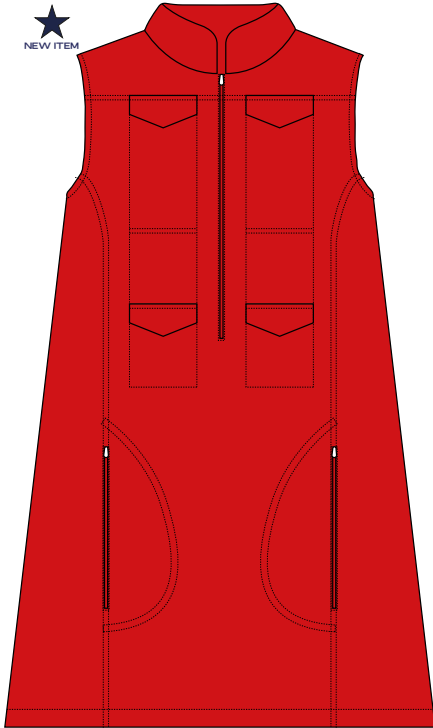

MOISTURE
 WICKING

Kids

DELIVERY: IMMEDIATE

ALL COLORS/PATTERNS AVAILABLE
BY COLLECTION DEADLINES

HOGAN DRESS

Sizes: XS-XXL

SKU: KID-HOGSXXX

BUBBLE JACKET