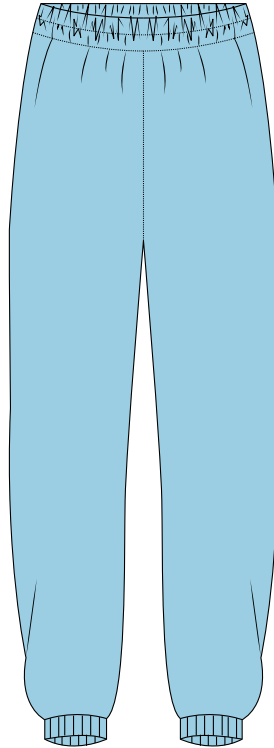

JILLY SKIRT

Sizes: XS-XXL

SKU: JLLS721P811

COLOR & PRINT VARIATIONS

HOGAN DRESS
 Sizes: XS-XXL
 SKU: HOGS851P105

BREAKER PANTS
 Sizes: XS-XXL
 SKU: BRKS701P821

HESTER DRESS
 Sizes: XS-XXL
 SKU: HESTS991P122

PONCHO
 Sizes: XS-XXL
 SKU: PLJS821P100

RALLY POLO SWEATER
 Sizes: XS-XXL
 SKU: RALS751

HALEY SWEATER
 Sizes: XS-XXL
 SKU: HALS801

SUN PROTECTION
 UPF 50 blocks 98%
 of UV rays

BREATHABILITY
 Keeps you
 comfortable