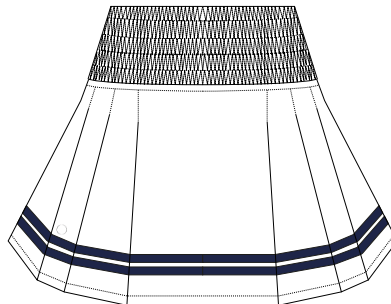

JILLY SKIRT

Sizes: XS-XXL

SKU: JLLS681P751

MONROE SKIRT

Sizes: XS-XXL

SKU: MONS691

BRITANNY SKIRT

Sizes: XS-XXL