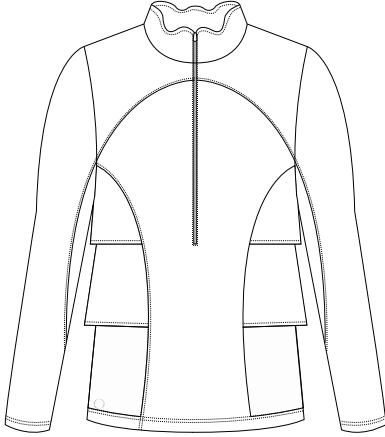

MADDIE PULLOVER

Sizes: XS-XL

SKU: MADDS601