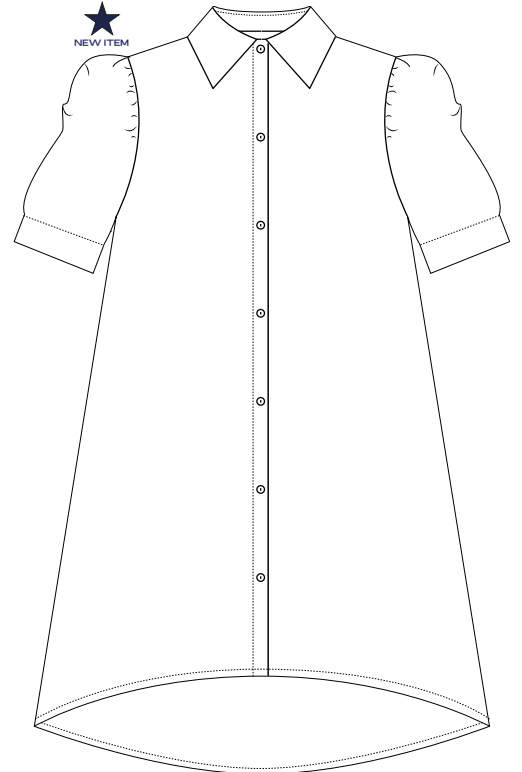

HESTER DRESS

Sizes: XS-XXL

SKU: HESTS931P105