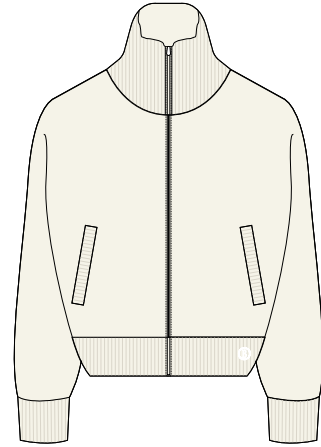

PALMER SWEATER

Sizes: XS-XXL

SKU: PALS108