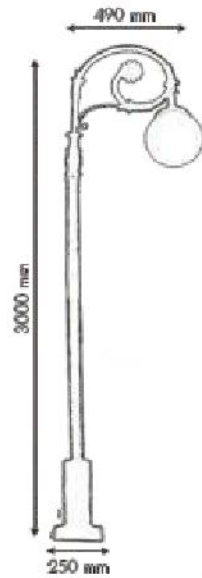

Aluminium cast weather proof base, ring, arm, top with Aluminium pipe integrated with glass diffuser. Suitable for GLS, LED lamps. Equivalent to IP44

MS body pole & base with Aluminium cast arm, with Acrylic, Polycarbonate diffuser Globe. Suitable for GLS, CFL, LED lamps. Equivalent to IP56

MS body pole & base with Aluminium cast arm, with Acrylic, Polycarbonate diffuser Globe. Suitable for GLS, CFL, LED lamps. Equivalent to IP56

Complete Aluminium cast base, pole counter, arm & top integrated with acrylic diffuser. Suitable for EL, GLS, LED lamps. Equivalent to IP44