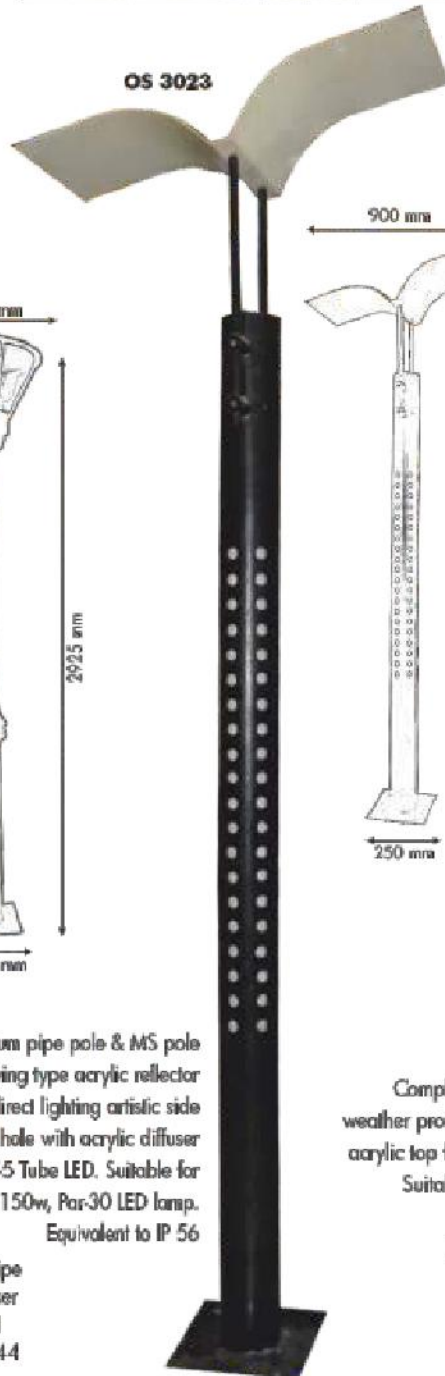

Aluminium pipe pole & MS pole with wing type acrylic reflector with indirect lighting artistic side hole with acrylic diffuser with T-5 Tube LED. Suitable for MH 150w, Par-30 LED lamp. Equivalent to IP 56