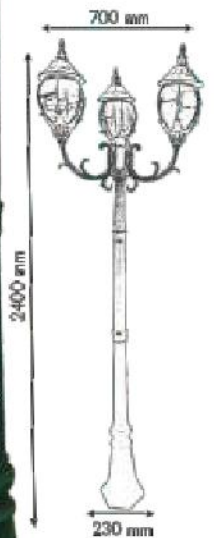

Complete Aluminium cast body & top with acrylic diffuser. Suitable for EL, GLS, CFL, LED lamps. Equivalent to IP 44