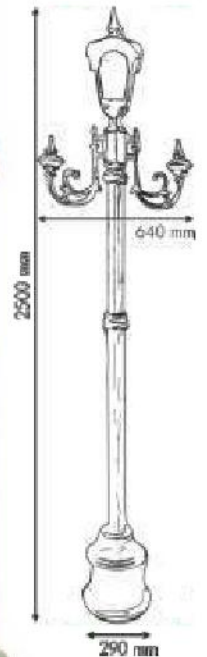

Complete Aluminium cast base, ring, arm & top with aluminium pipe with glass diffuser. Suitable for EL, CFL, GLS, LED lamps. Weather proof Equivalent to IP44. Colour options available