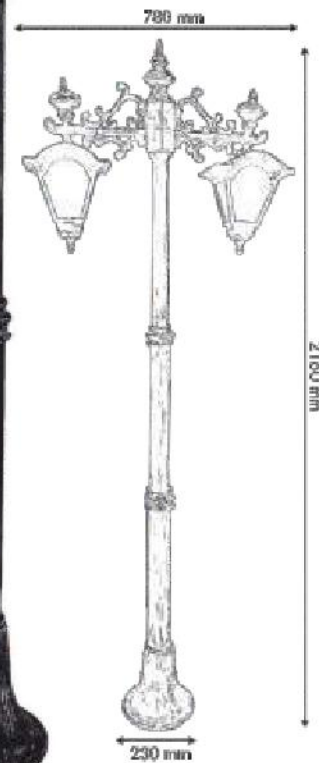

OS 3130

Aluminium cast pole & top with acrylic diffuser. Suitable for LED, GLS, EL, CFL lamps.
Weather proof. Equivalent to IP56. Colour options available

Aluminium cast base with ring top arm & Aluminium pipe with acrylic/glass diffuser. Suitable for LED CFL & GLS lamp.
Weatherproof Equivalent to IP44.