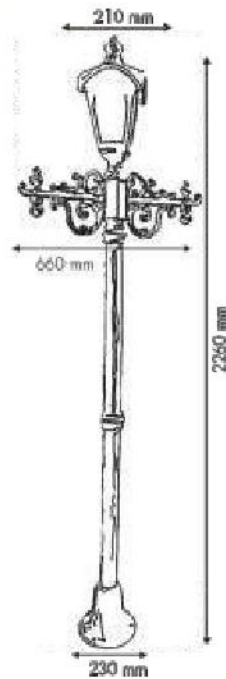

Aluminium cast base, ring, arm & top with aluminium pipe with acrylic diffuser. Weather proof suitable for EL, CFL, GLS, LED lamps Equivalent to IP44. Colour options available

Aluminium cast base, ring, arm, with aluminium pipe integrated with acrylic diffuser. Weather proof suitable for EL, CFL, GLS, LED lamps Equivalent to IP44. Colour options available