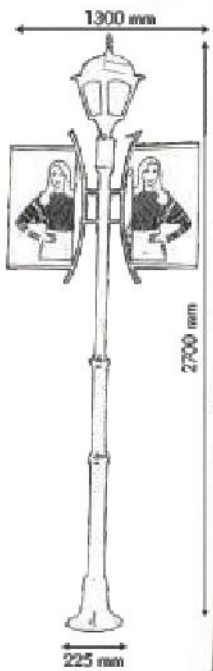

OS 3137

OS 3135

OS 3134

OS 3136

Aluminium cast base & top with Aluminium pipe with glass diffuser & side arms for display of banners/flex/plant hangers. Suitable for GLS, EL, LED lamps. Equivalent to IP44.