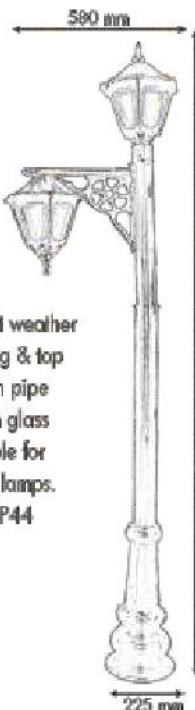

580 mm

225 mm

2550 mm

Aluminium cast base, arm, top & aluminium with hanging lantern fitting with glass/acrylic diffuser Suitable for EL, GLS, CFL, LED lamps.