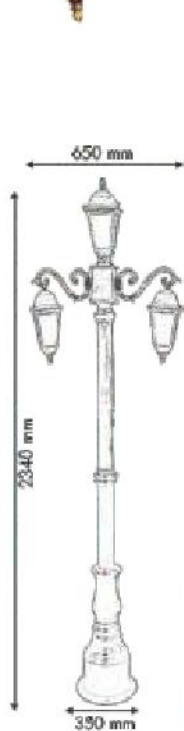

Complete Aluminium cast outdoor weatherproof fitting with aluminium pipe integrated with Acrylic/glass diffuser. Suitable for EL, CFL, GLS, LED lamps. Equivalent to IP44

OS 3012

Aluminium cast base with ring, counter, arms & top, with aluminium pipe integrated with Acrylic/glass diffuser. Suitable for EL, CFL, GLS, LED lamps. Equivalent to IP44

OS 3013

Complete Aluminium cast outdoor weather proof fitting with glass/Acrylic diffuser. Suitable for EL, CFL, GLS, LED lamps. Equivalent to IP44

Aluminium cast base top & aluminium pipe with Acrylic diffuser. Suitable for EL, GLS, CFL, LED lamps. Equivalent to IP55