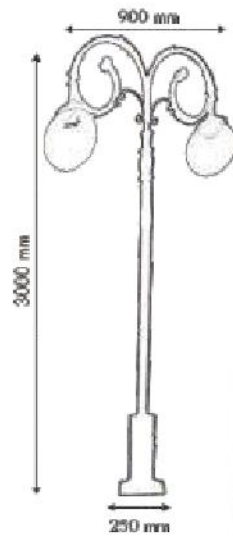

MS body pole & base with Aluminium cast arm, with Acrylic, Polycarbonate diffuser Globe. Suitable for GLS, CFL, LED lamps. Equivalent to IP56