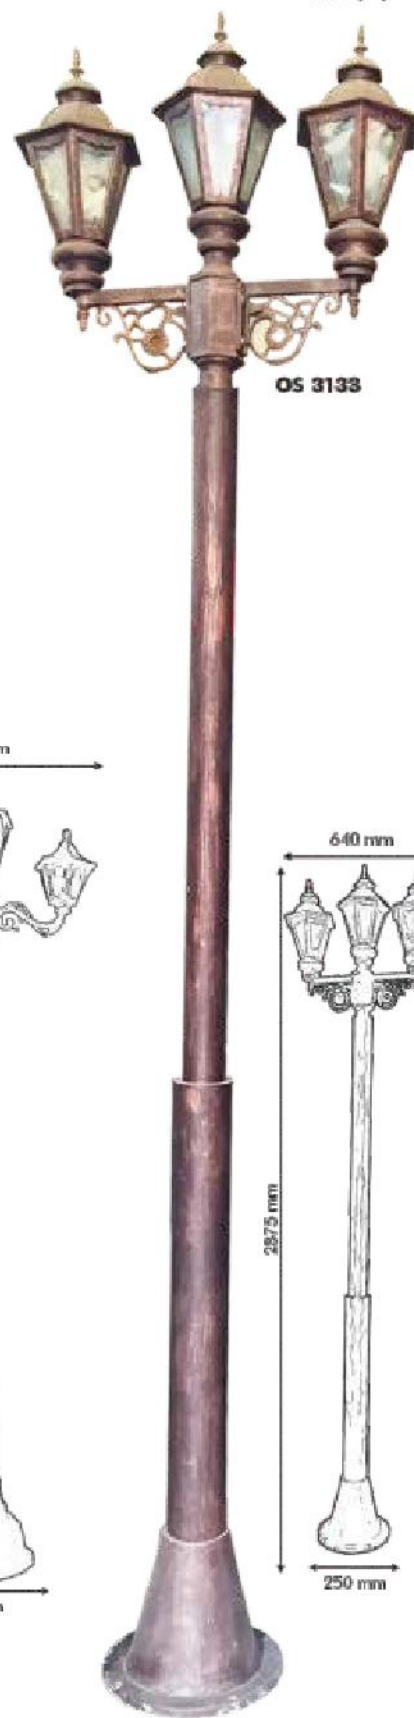

OS 3133

Aluminium cast pole & top with glass diffuser.
Suitable for GLS, EL, CFL, LED lamps.
Equivalent to IP44

Aluminium cast pole & top with glass diffuser.
Suitable for GLS, EL, CFL, LED lamps.
Equivalent to IP44

Aluminium cast base & top with aluminium
pipe & glass diffuser. Suitable for GLS, EL,
CFL, LED lamps. Equivalent to IP44