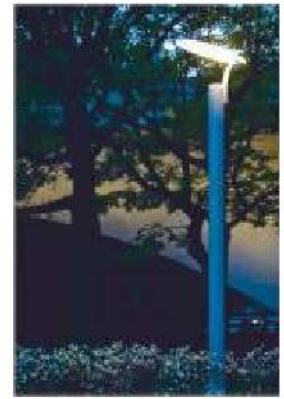

OS 3030

Complete Aluminium cast base, pole counter, arm & top integrated with acrylic diffuser. Suitable for EL, GLS, LED lamps. Equivalent to IP44

OS 3031

OS 3032

OS 3033

OS 3034

Complete Aluminium cast pole & top with glass diffuser. Suitable for GLS, EL, CFL, LED lamps. Equivalent to IP44