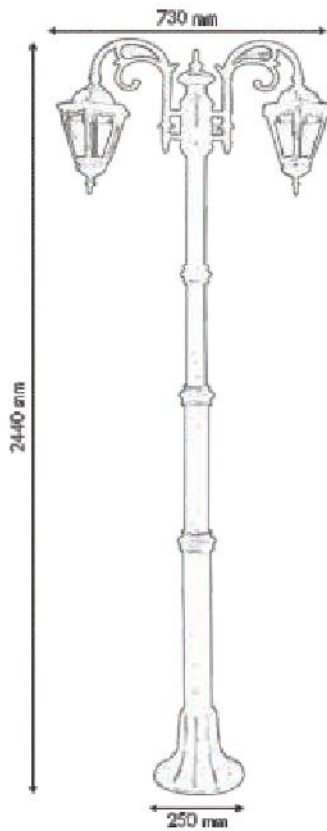

Complete Aluminium cast base, ring, counter top & aluminium pipe with glass diffuser. Suitable for EL, CFL, GLS, LED lamps. Equivalent to IP44