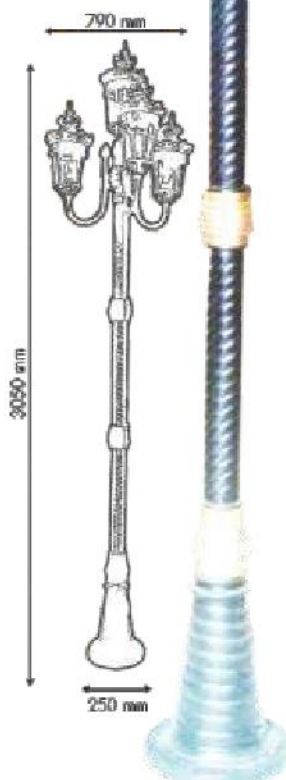

Complete Aluminium cast outdoor weather proof fitting with glass/Acrylic diffuser. Suitable for EL, CFL, GLS, LED lamps. Equivalent to IP44

Aluminium cast base top & aluminium pipe with Acrylic diffuser. Suitable for EL, GLS, CFL, LED lamps. Equivalent to IP55