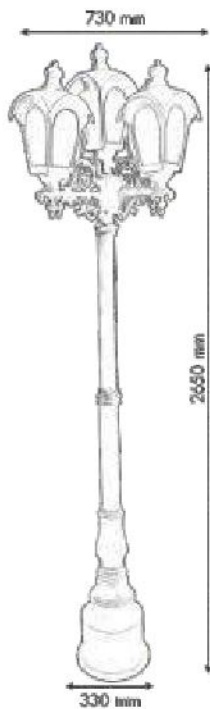

OS 3006

Complete Aluminium cast body & top with acrylic diffuser. Suitable for EL, GLS, CFL, LED lamps. Equivalent to IP 44

OS 3007

OS 3009

Complete Aluminium cast pole & top with acrylic diffuser
Suitable for EL, GLS, CFL, LED lamps.
Equivalent to IP44