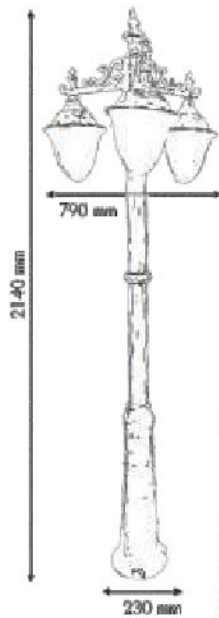

Aluminium cast pole & top with acrylic diffuser. Suitable for LED, GLS, EL, CFL lamps.
Weather proof. Equivalent to IP56. Colour options available

Aluminium cast base with ring top arm & Aluminium pipe with acrylic/glass diffuser. Suitable for LED CFL & GLS lamp.
Weatherproof Equivalent to IP44.