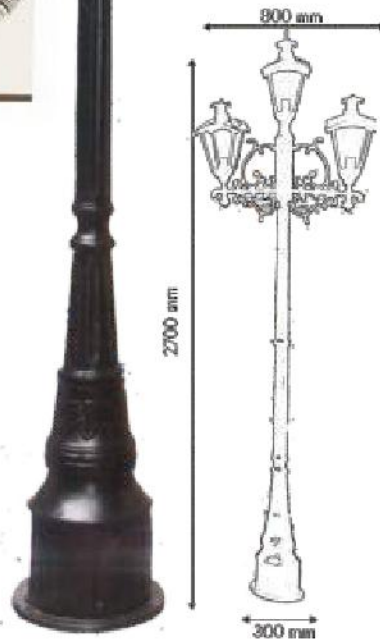

OS 3137

OS 3135

OS 3134

OS 3136

Aluminium cast base & top with Aluminium pipe with glass diffuser & side arms for display of banners/flex/plant hangers. Suitable for GLS, EL, LED lamps. Equivalent to IP44.

Complete Aluminium cast body pole & top with glass diffuser. Suitable for GLS, EL, CFL, LED lamps. Equivalent to IP44.

Complete Aluminium cast pole & top with glass diffuser. Suitable for GLS, EL, CFL, LED lamps. Equivalent to IP54.