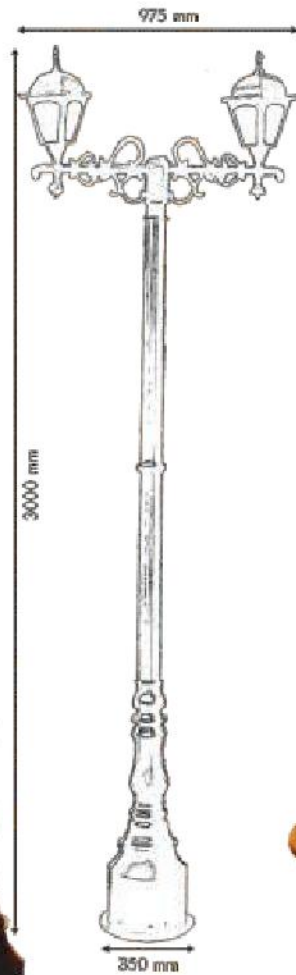

OS 3034

Complete Aluminium cast pole & top with glass diffuser. Suitable for GLS, EL, CFL, LED lamps. Equivalent to IP44