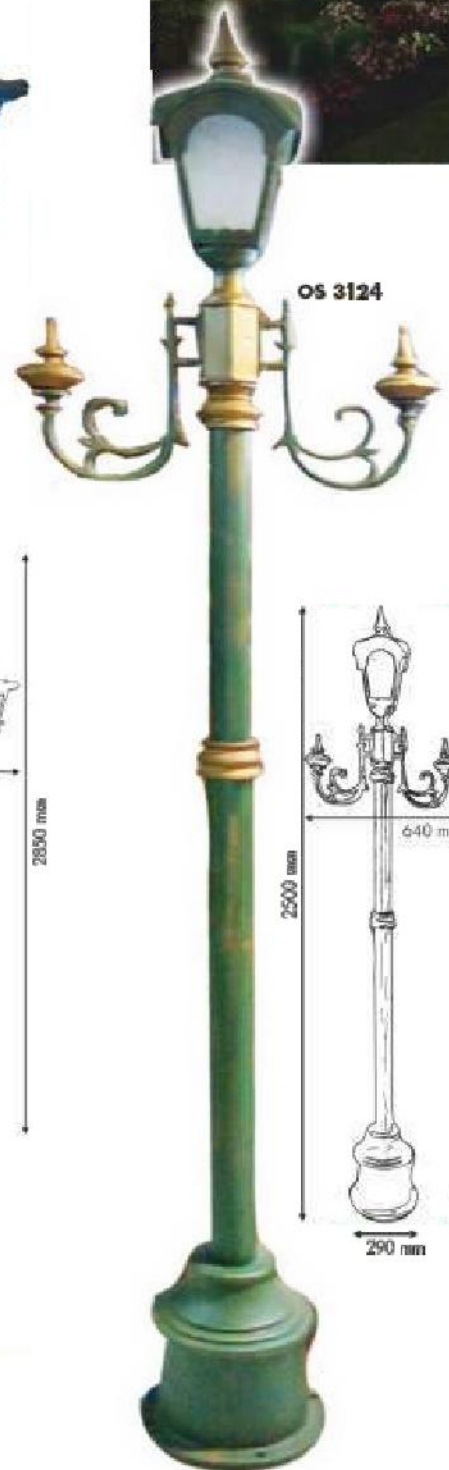

OS 3124

Complete Aluminium cast base, ring, arm & top with aluminium pipe with glass diffuser. Suitable for EL, CFL, GLS, LED lamps. Weather proof Equivalent to IP44. Colour options available