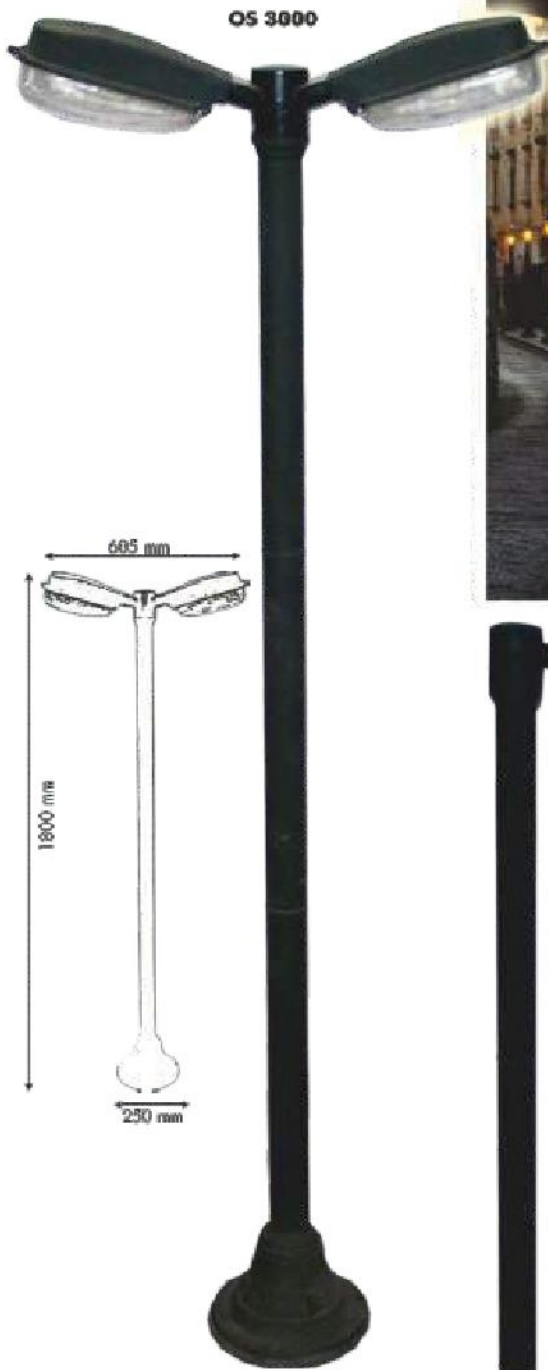

Hanging 115 - 117

Nozzles 118 - 120

Security Light

 Sensors 121 - 122

Lamp Post

- Exterior •
- Garden •
- Courtyard •
- Promenade •
- Architectural •

Complete Aluminium diecast outdoor pole & top with polycarbonate diffuser
 Suitable for EL, GLS, MH, HPSV LED, HPMV lamps. Equivalent to IP55
 Colour options available