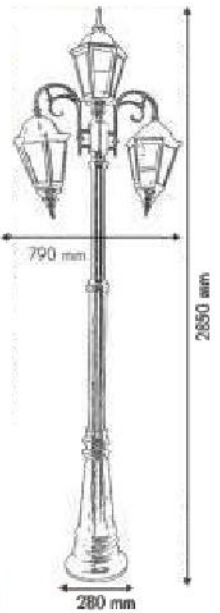

Aluminium cast base, ring, arm & top with aluminium pipe with acrylic diffuser. Weather proof suitable for EL, CFL, GLS, LED lamps Equivalent to IP44. Colour options available

Aluminium cast base, ring, arm, with aluminium pipe integrated with acrylic diffuser. Weather proof suitable for EL, CFL, GLS, LED lamps Equivalent to IP44. Colour options available