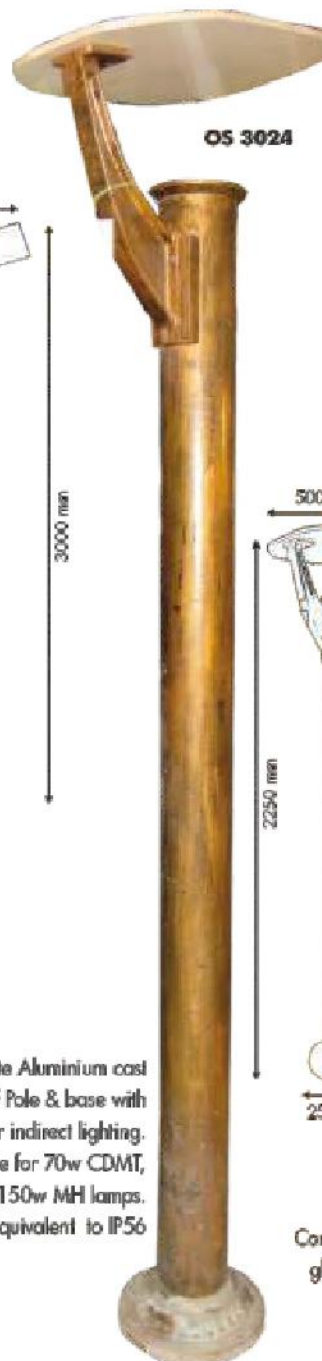

Complete Aluminium cast weather proof Pole & base with acrylic top for indirect lighting. Suitable for 70w CDMT, 150w MH lamps. Equivalent to IP56

OS 3024