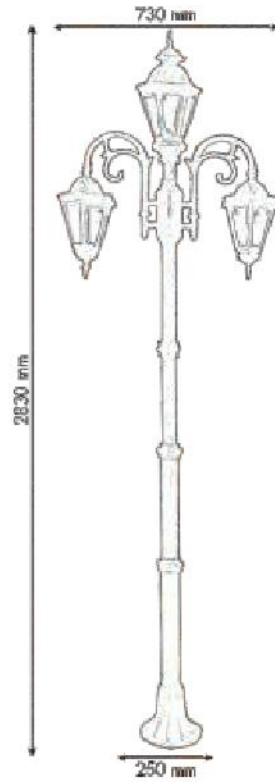

Complete Aluminium cast base, ring, counter top & aluminium pipe with glass diffuser. Suitable for EL, CFL, GLS, LED lamps. Equivalent to IP44