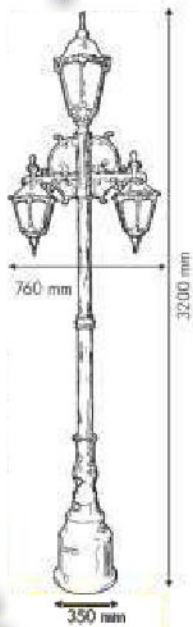

OS 3123

Complete Aluminium cast base, ring, arm & top with aluminium pipe with glass diffuser. Suitable for EL, CFL, GLS, LED lamps. Weather proof Equivalent to IP44. Colour options available