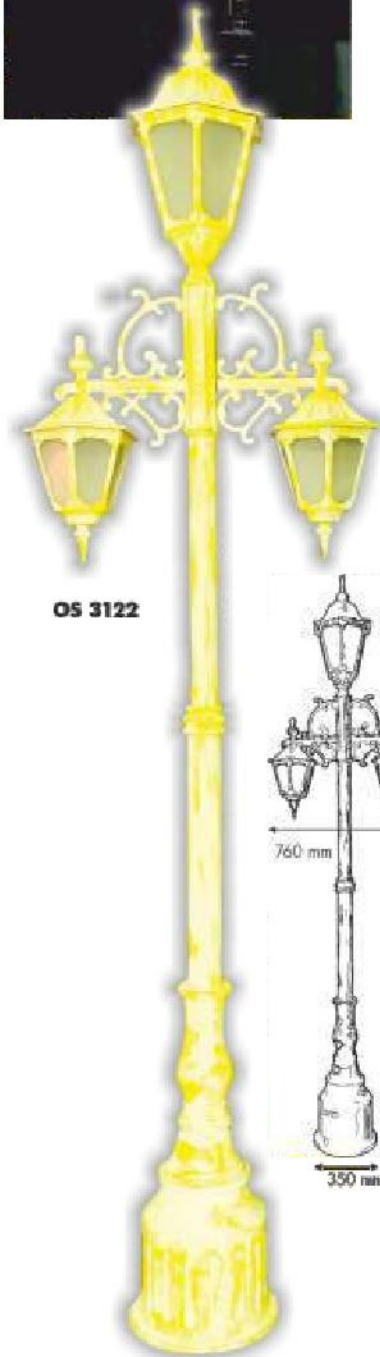

OS 3122

Complete Aluminium cast base, ring, arm & top with aluminium pipe with glass diffuser. Suitable for EL, CFL, GLS, LED lamps. Weather proof Equivalent to IP44. Colour options available