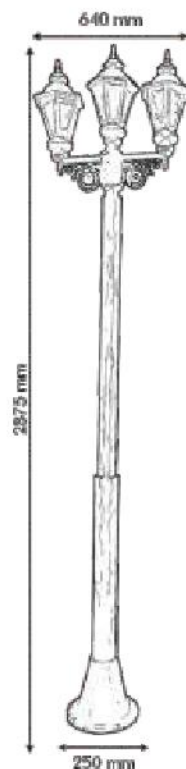

Aluminium cast pole & top with glass diffuser.
Suitable for GLS, EL, CFL, LED lamps.
Equivalent to IP44

Aluminium cast pole & top with glass diffuser.
Suitable for GLS, EL, CFL, LED lamps.
Equivalent to IP44

Aluminium cast base & top with aluminium
pipe & glass diffuser. Suitable for GLS, EL,
CFL, LED lamps. Equivalent to IP44