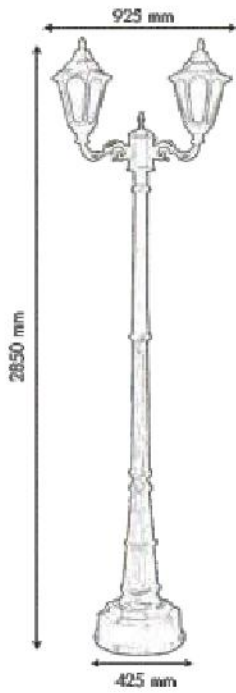

Complete Aluminium cast base Pole, arm, ring, counter & top with glass diffuser. Suitable for GLS, CFL, LED lamps. Equivalent to IP44.