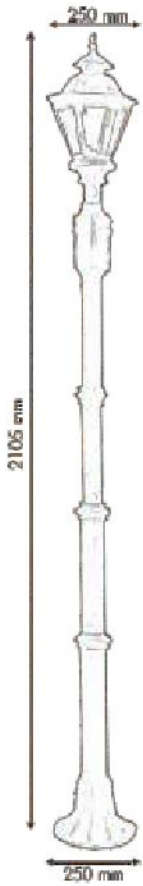

OS 3019

OS 3021