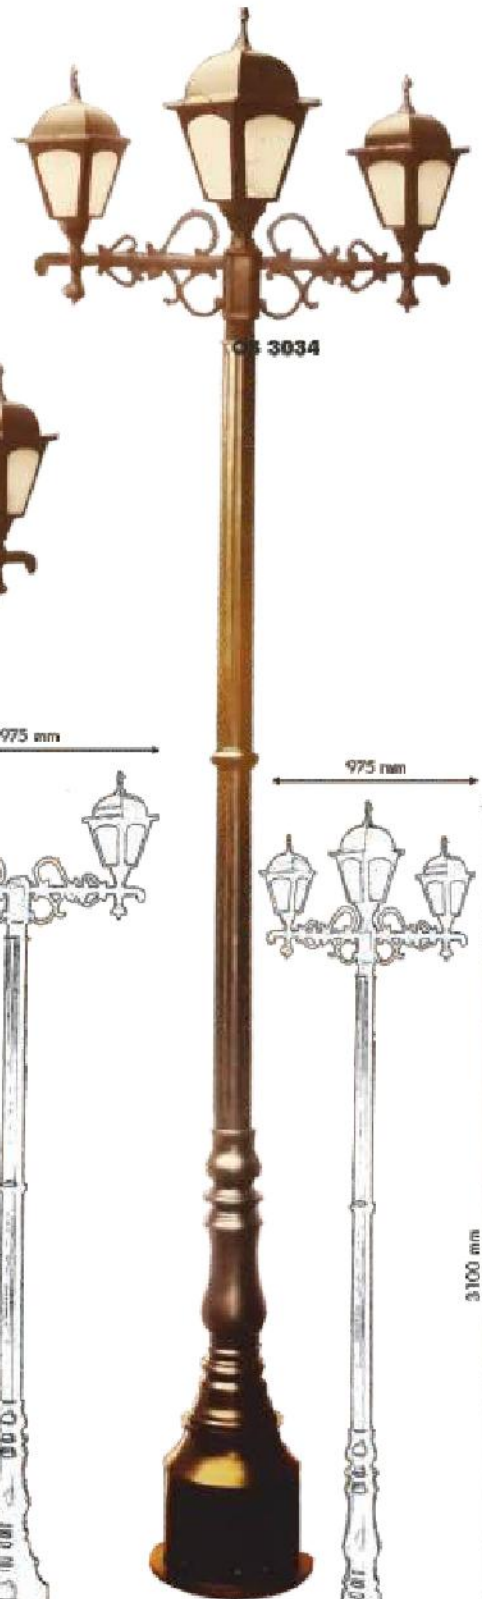

OS 3034

Complete Aluminium cast pole & top with glass diffuser. Suitable for GLS, EL, CFL, LED lamps. Equivalent to IP44