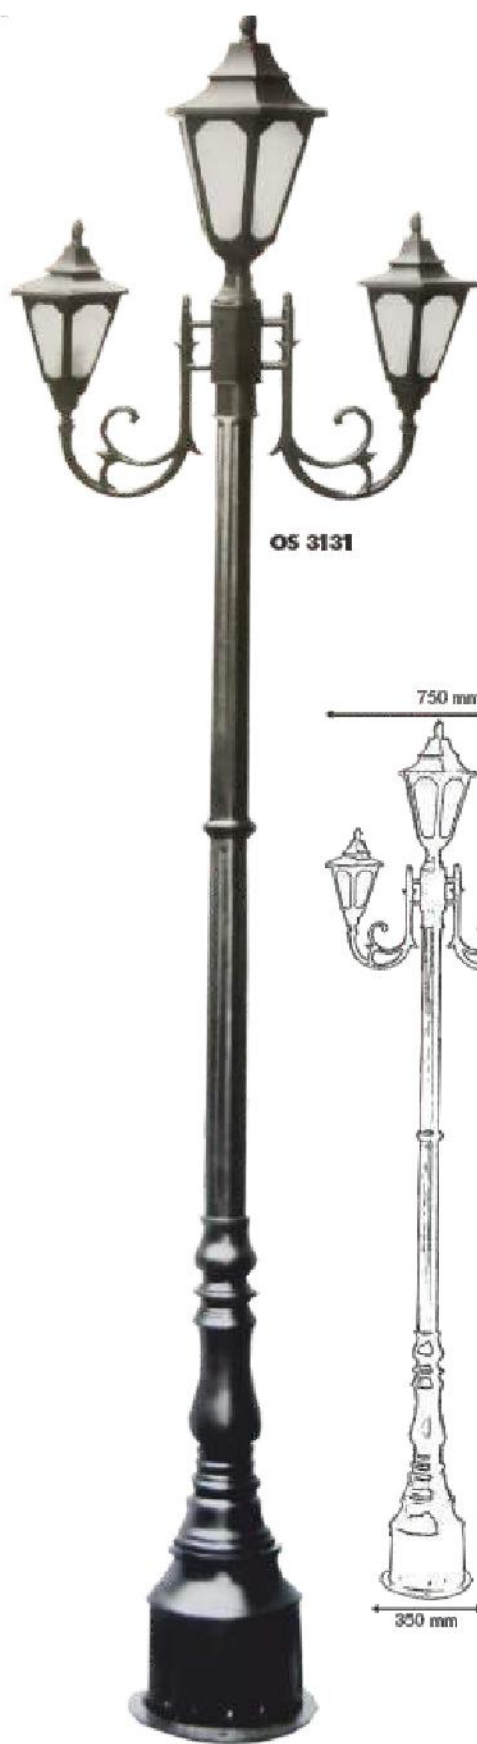

OS 3131

Aluminium cast pole & top with glass diffuser.
Suitable for GLS, EL, CFL, LED lamps.
Equivalent to IP44

Aluminium cast pole & top with glass diffuser.
Suitable for GLS, EL, CFL, LED lamps.
Equivalent to IP44

Aluminium cast base & top with aluminium
pipe & glass diffuser. Suitable for GLS, EL,
CFL, LED lamps. Equivalent to IP44