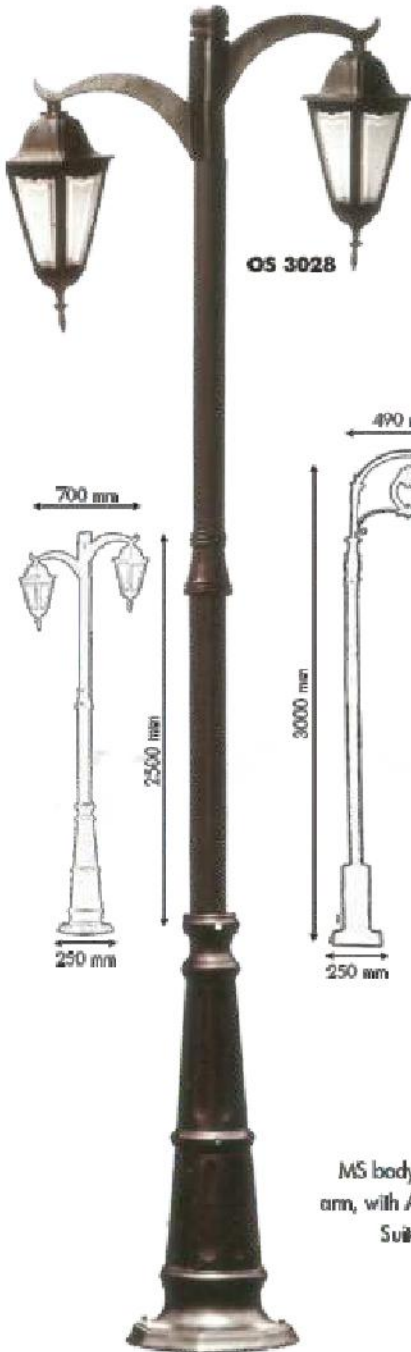

OS 3028

Aluminium cast weather proof base, ring, arm, top with Aluminium pipe integrated with glass diffuser. Suitable for GLS, LED lamps. Equivalent to IP44

MS body pole & base with Aluminium cast arm, with Acrylic, Polycarbonate diffuser Globe. Suitable for GLS, CFL, LED lamps. Equivalent to IP56

MS body pole & base with Aluminium cast arm, with Acrylic, Polycarbonate diffuser Globe. Suitable for GLS, CFL, LED lamps. Equivalent to IP56

Complete Aluminium cast base, pole counter, arm & top integrated with acrylic diffuser. Suitable for EL, GLS, LED lamps. Equivalent to IP44