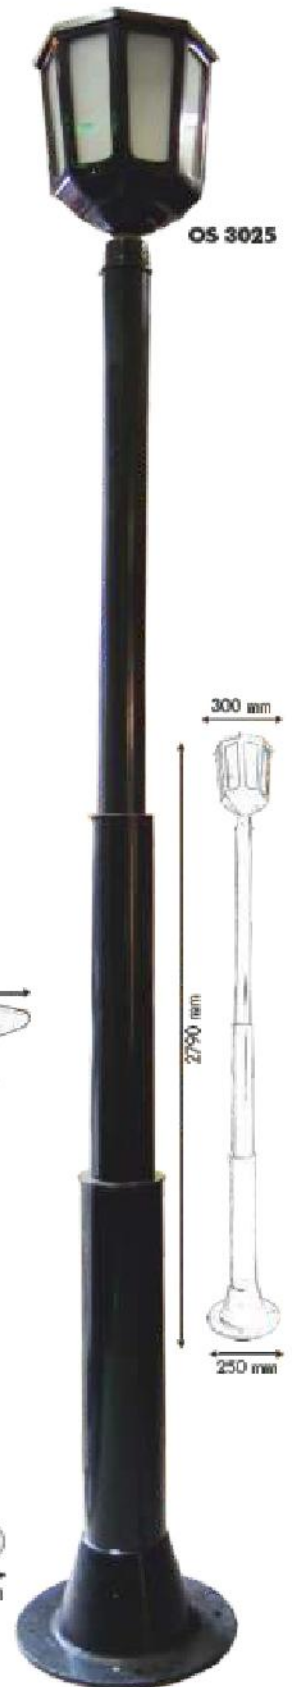

Complete Aluminium cast pole & top with glass diffuser for GLS, CFL, LED lamps. Equivalent to IP44.

OS 3025