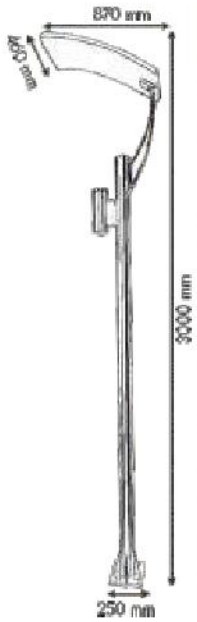

OS 3125

OS 3126

OS 3127

Aluminium cast base pole & top with aluminium pipe with anodised reflector & glass diffuser. Suitable for LED, Par lamp, MH 150w, CDMT 150W lamps. Weather proof Equivalent to IP65