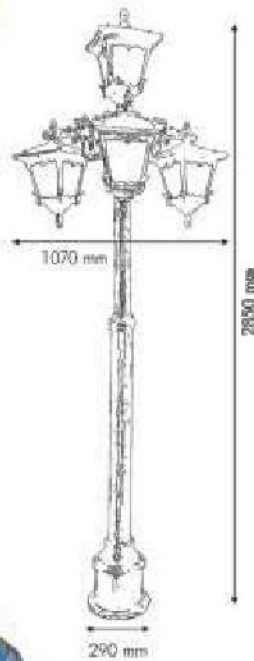

OS 3124

Complete Aluminium cast base, ring, arm & top with aluminium pipe with glass diffuser. Suitable for EL, CFL, GLS, LED lamps. Weather proof Equivalent to IP44. Colour options available