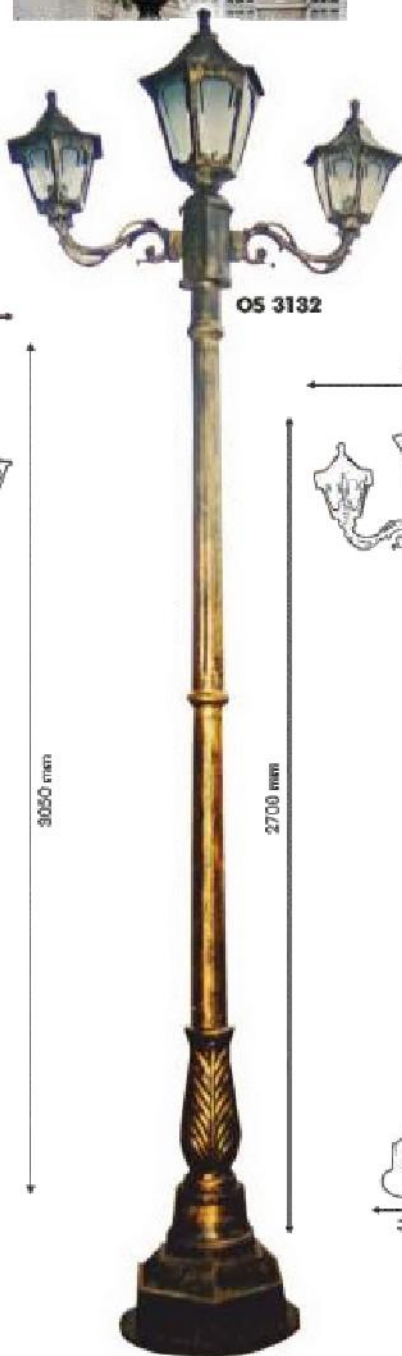

Aluminium cast pole & top with glass diffuser.
Suitable for GLS, EL, CFL, LED lamps.
Equivalent to IP44

Aluminium cast pole & top with glass diffuser.
Suitable for GLS, EL, CFL, LED lamps.
Equivalent to IP44

Aluminium cast base & top with aluminium
pipe & glass diffuser. Suitable for GLS, EL,
CFL, LED lamps. Equivalent to IP44