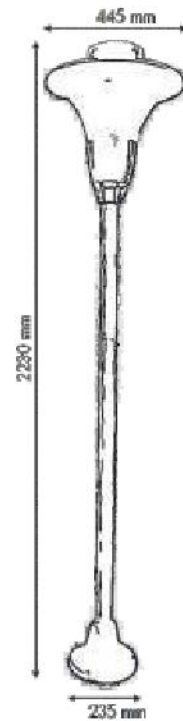

OS 3125

OS 3126

OS 3127

Aluminium cast base pole & top with aluminium pipe with anodised reflector & glass diffuser. Suitable for LED, Par lamp, MH 150w, CDMT 150W lamps. Weather proof Equivalent to IP65