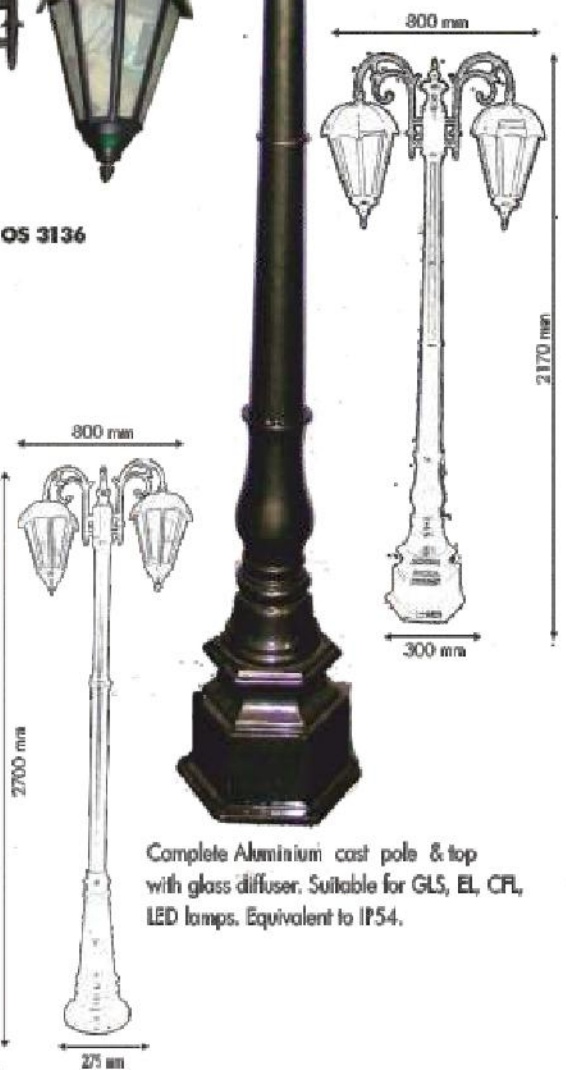

Complete Aluminium cast pole & top with glass diffuser. Suitable for GLS, EL, CFL, LED lamps. Equivalent to IP54.

Complete Aluminium cast base, ring, arm & top with aluminium pipe, glass diffuser. Suitable for GLS, EL, CFL, LED lamps. Equivalent to IP44.