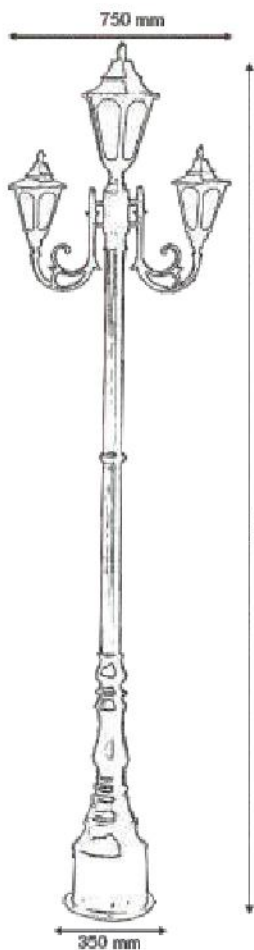

Aluminium cast pole & top with glass diffuser.
Suitable for GLS, EL, CFL, LED lamps.
Equivalent to IP44

Aluminium cast pole & top with glass diffuser.
Suitable for GLS, EL, CFL, LED lamps.
Equivalent to IP44

Aluminium cast base & top with aluminium
pipe & glass diffuser. Suitable for GLS, EL,
CFL, LED lamps. Equivalent to IP44