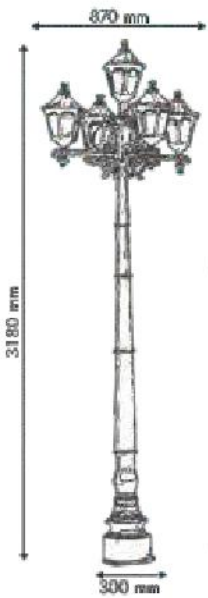

Complete Aluminium cast outdoor weatherproof fitting with glass diffuser & aluminium cast top suitable for EL, GLS, LED lamps
Equivalent to IP44