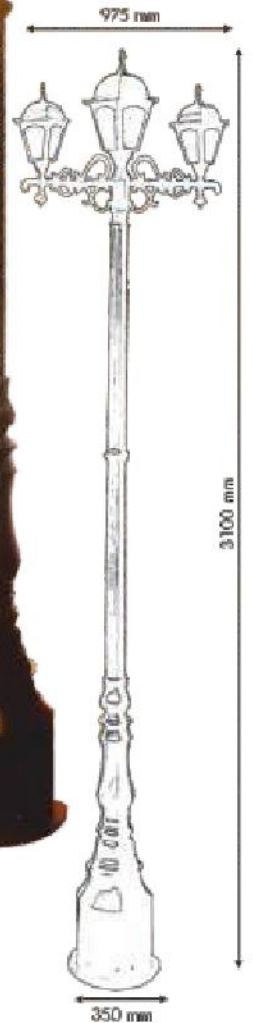

Complete Aluminium cast pole & top with glass diffuser. Suitable for GLS, EL, CFL, LED lamps. Equivalent to IP44