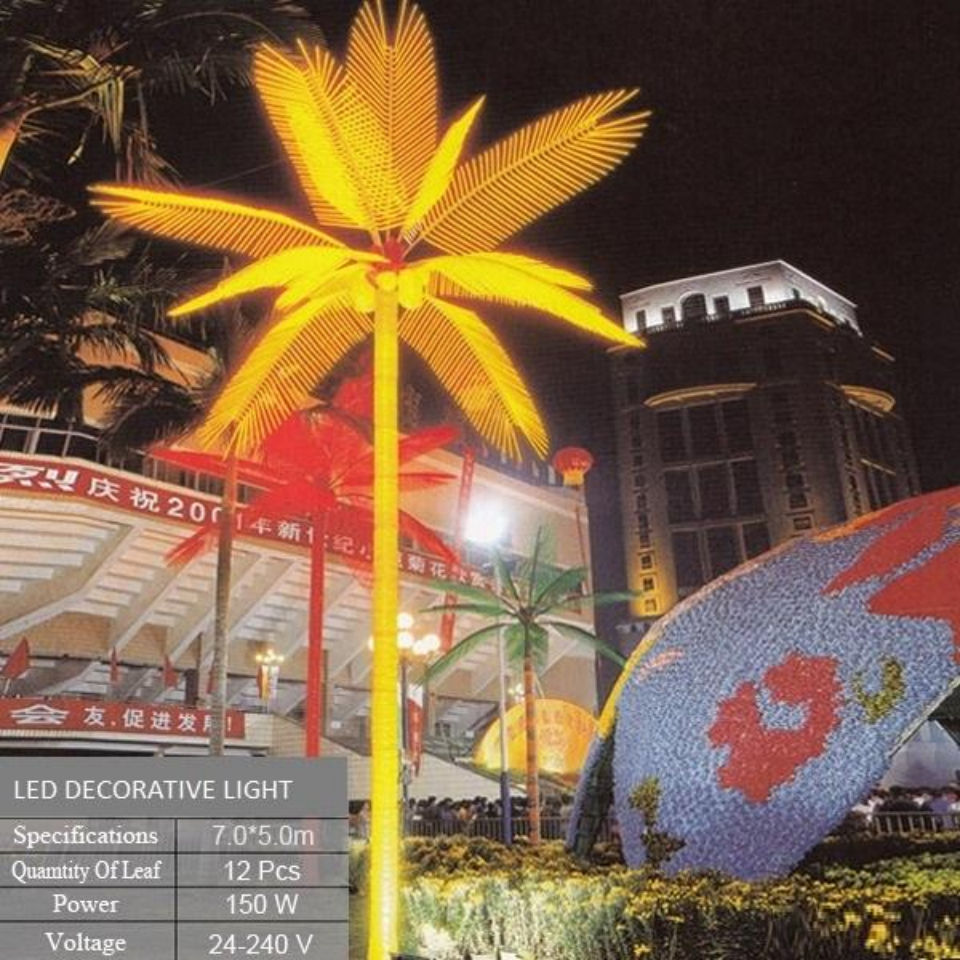

LED DECORATIVE LIGHT

Specifications	7.0*5.0m
Quantity Of Leaf	12 Pcs
Power	150 W
Voltage	24-240 V