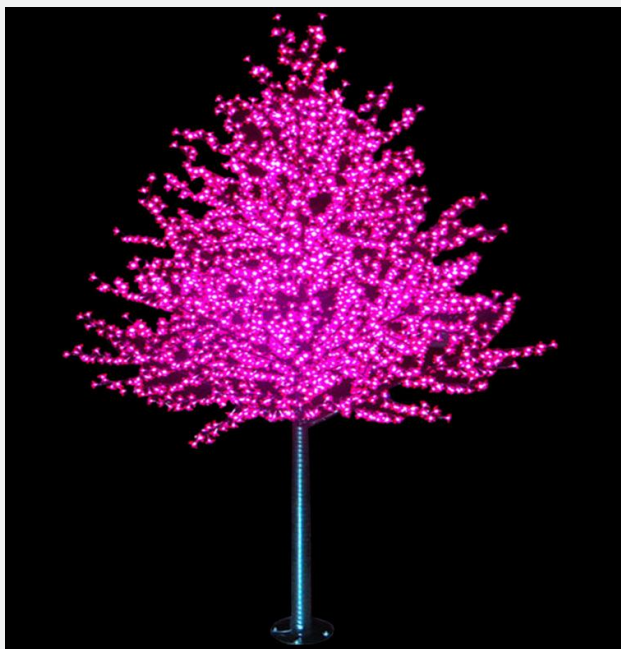

# LED Tree Light Series

LED Cherry Tree Light

LED Ginkgo Tree Light

LED Willow Tree Light

LED Palm Tree Light

LED Maple Tree Light

# LED Cherry Tree Light

Material: Iron frame+led string light+PVC  
Waterproof: IP44  
Voltage: 24V/110V/220V/240V  
Size: Customized  
Design: Customized

Material: Iron frame+led string light+PVC  
Waterproof: IP44  
Voltage: 24V/110V/220V/240V  
Size: Customized  
Design: Customized