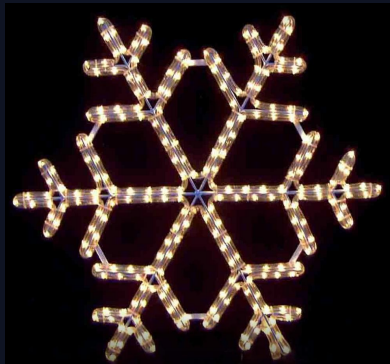

# LED 2D Motif Snowflake Light --Customization

Customized size

Customized size

Customized size

Customized size

Customized size

Customized size

Customized size