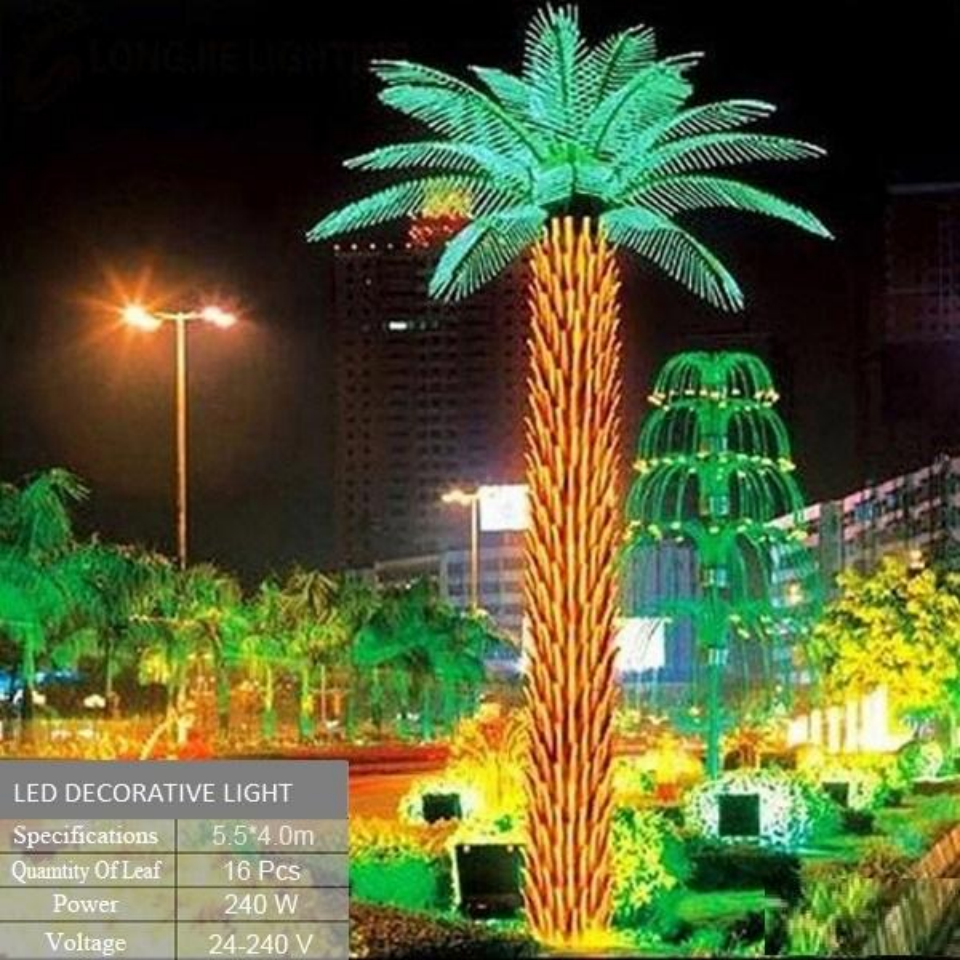

## LED DECORATIVE LIGHT

Specifications	7.0*5.0m
Quantity Of Leaf	12 Pcs
Power	150 W
Voltage	24-240 V

## LED DECORATIVE LIGHT

Specifications	4.5*3.0m
Quantity Of Leaf	16 Pcs
Power	150 W
Voltage	24-240 V

## LED DECORATIVE LIGHT

Specifications	5.5*4.0m
Quantity Of Leaf	16 Pcs
Power	190 W
Voltage	24-240 V

LED DECORATIVE LIGHT	
Specifications	4.5*3.0m
Quantity Of Leaf	16 Pcs
Power	170 W
Voltage	24-240 V

LED DECORATIVE LIGHT