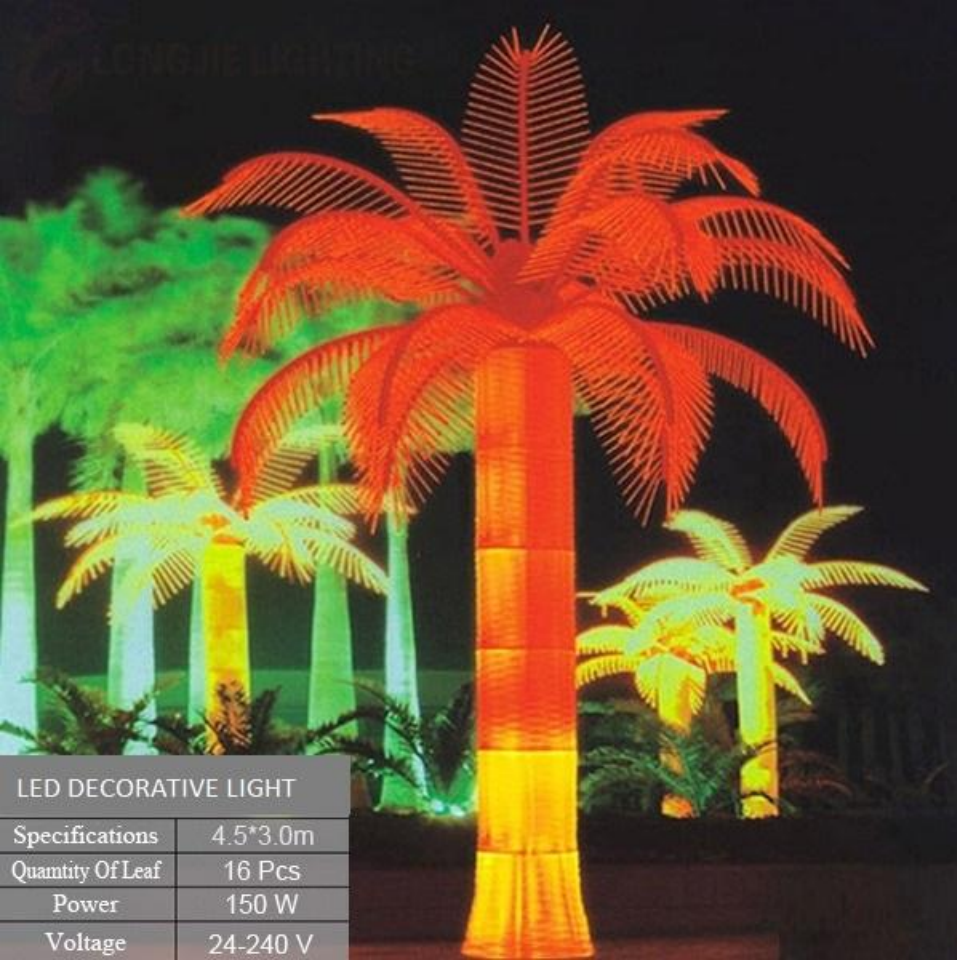

LED DECORATIVE LIGHT	
Specifications	4.5*3.0m
Quantity Of Leaf	11 Pcs
Power	95 W
Voltage	24-240 V

## LED DECORATIVE LIGHT

Specifications	6.0*4.0m
Quantity Of Leaf	12 Pcs
Power	150 W
Voltage	24-240 V

## LED DECORATIVE LIGHT

Specifications	7.0*5.0m
Quantity Of Leaf	10 Pcs
Power	130 W
Voltage	24-240 V

## LED DECORATIVE LIGHT

Specifications	7.0*5.0m
Quantity Of Leaf	12 Pcs
Power	150 W
Voltage	24-240 V