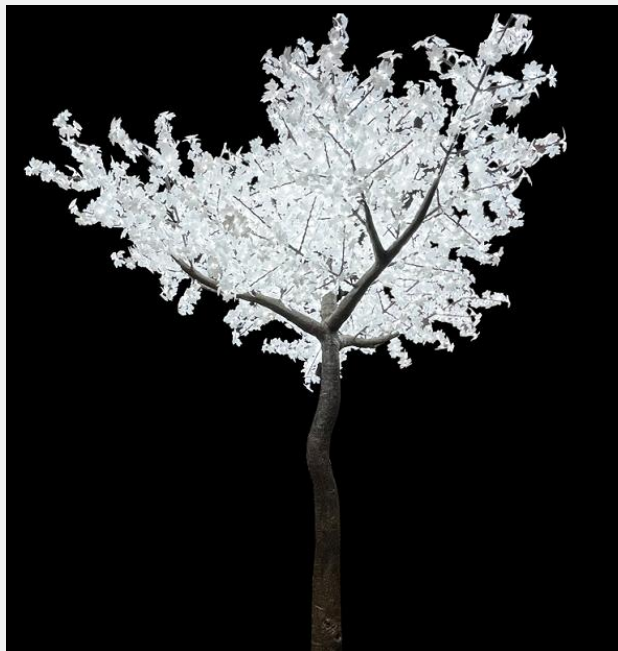

LED Maple Tree Light

Material: Iron frame+led string light+PVC
Waterproof: IP44
Voltage: 24V/110V/220V/240V
Size: Customized
Design: Customized