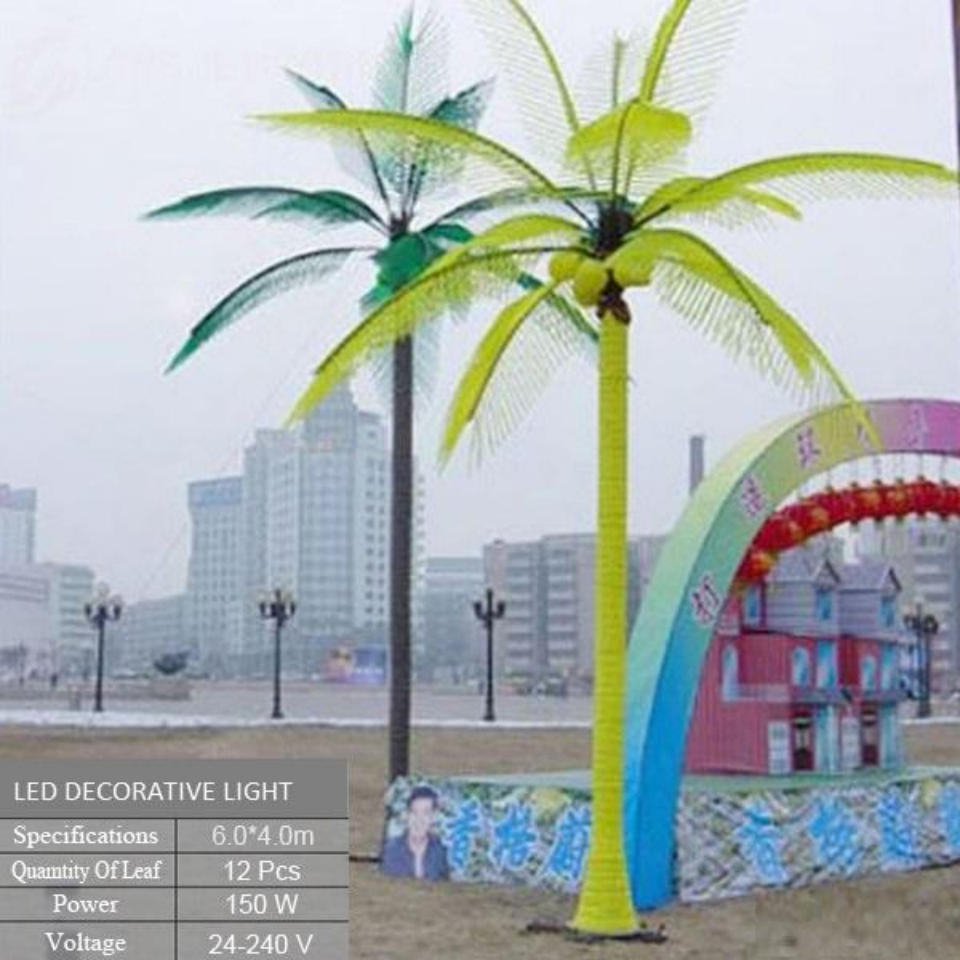

## LED DECORATIVE LIGHT

Height/Width 3.5\*2.1m

Quantity of Leaf 10PCS

Power 300 W

Voltage 24-240 V

### LED DECORATIVE LIGHT

Specifications	3.0*2.0m
Quantity Of Leaf	9 Pcs
Power	70 W
Voltage	24-240 V

LED DECORATIVE LIGHT	
Specifications	5.0*4.0m
Quantity Of Leaf	9 Pcs
Power	110 W
Voltage	24-240 V

燈  
樹

LED DECORATIVE LIGHT	
Specifications	4.5*3.0m
Quantity Of Leaf	11 Pcs
Power	95 W
Voltage	24-240 V