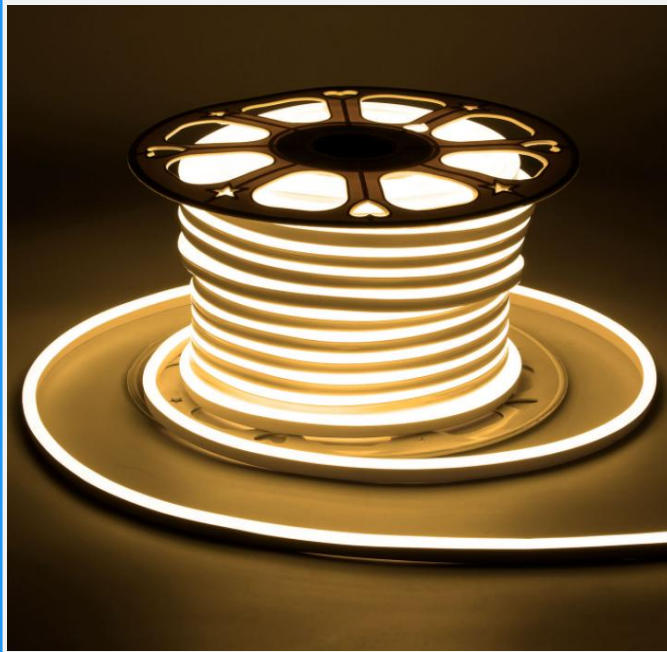

Material: PVC/silicone+led light
Waterproof: IP65
Voltage: 24V/110V/220V/240V
Size: Customized
Packing: Customized