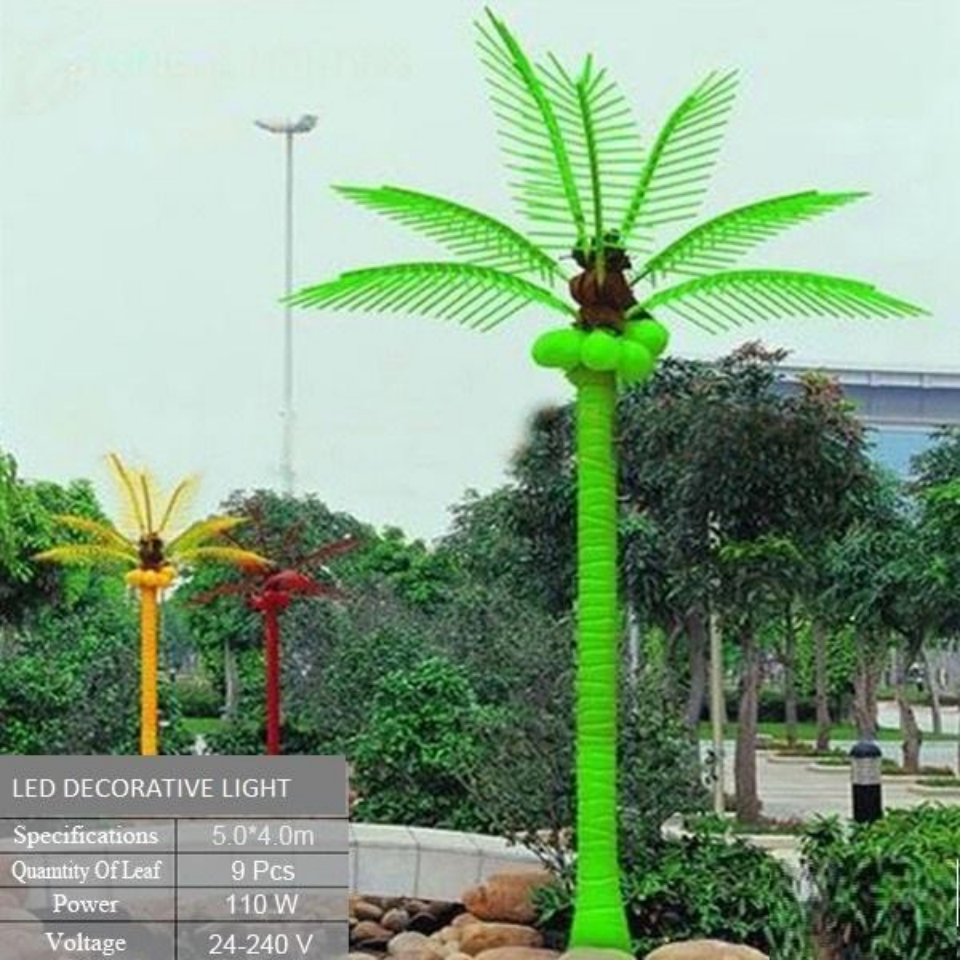

# LED Animal and other Light

## LED DECORATIVE LIGHT

Height/Width 3.5\*2.1m

Quantity of Leaf 10PCS

Power 300 W

Voltage 24-240 V

### LED DECORATIVE LIGHT

Specifications	3.0*2.0m
Quantity Of Leaf	9 Pcs
Power	70 W
Voltage	24-240 V

LED DECORATIVE LIGHT	
Specifications	5.0*4.0m
Quantity Of Leaf	9 Pcs
Power	110 W
Voltage	24-240 V

燈  
樹

LED DECORATIVE LIGHT	
Specifications	4.5*3.0m
Quantity Of Leaf	11 Pcs
Power	95 W
Voltage	24-240 V