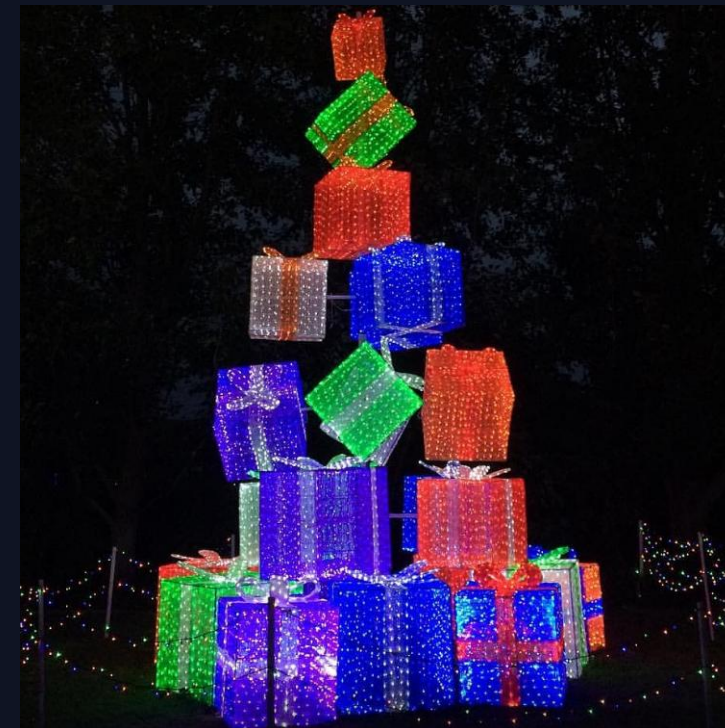

# LED 3D Motif Christmas Tree Light --Customization

Material: Iron frame+led string light  
Waterproof: IP65/IP44  
Voltage: 24V/110V/220V/240V  
Size: Customized  
Design: Customized

Material: Iron frame+led string light  
Waterproof: IP65/IP44  
Voltage: 24V/110V/220V/240V  
Size: Customized  
Design: Customized