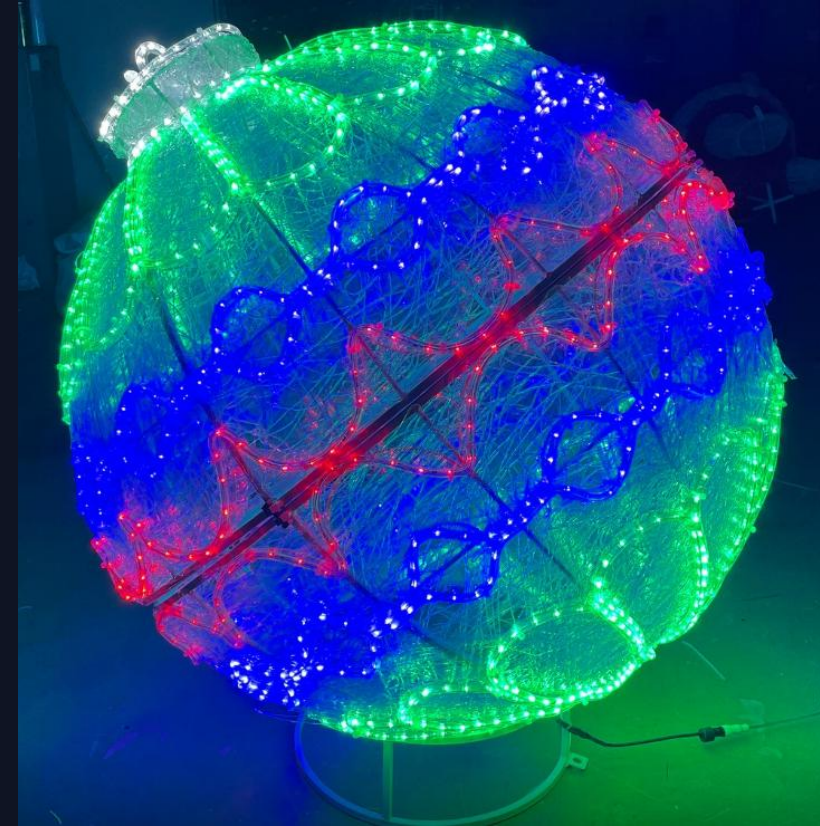

Material: Iron frame+led string light+rope light
Waterproof: IP65/IP44
Voltage: 24V/110V/220V/240V
Size: Customized
Design: Customized