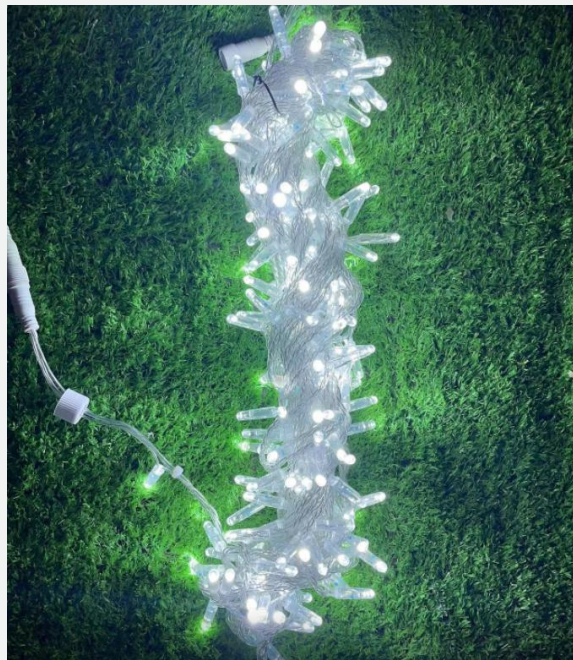

Material: PVC copper wire led string light
Waterproof: IP65
Voltage: 24V/110V/220V/240V
Wire color: white/black/dark green/clear
Size: 10m/20m/30m/50m Customized