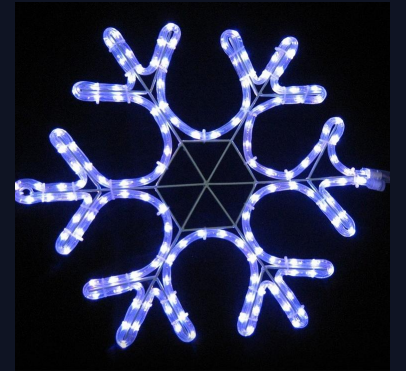

# LED 2D Motif Snowflake Light --Customization

Customized size

Customized size

Customized size

Customized size

Customized size

Customized size

Customized size