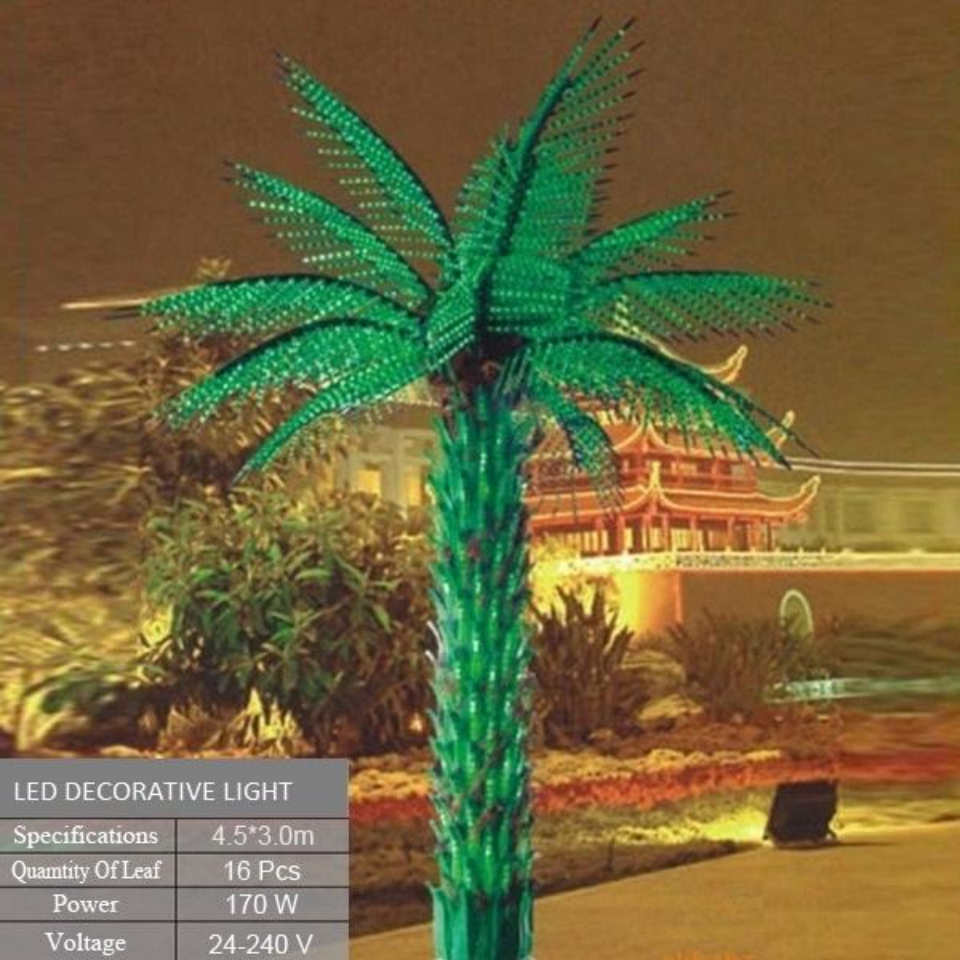

LED DECORATIVE LIGHT	
Specifications	4.5*3.0m
Quantity Of Leaf	16 Pcs
Power	170 W
Voltage	24-240 V