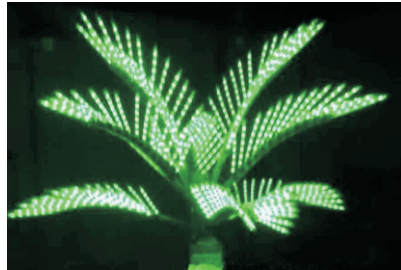

Coconut DS Series

size:D:4m, 4m,5m
Height :4.5m,6m,7.5m
coconuts:NO
branches: 12pcs,15pcs ,
18pcs
color: red, yellow, green
blue ,orange , pink
RGB