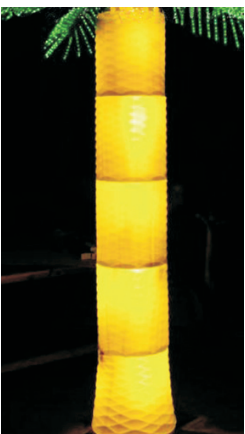

# Coconut AS Series

size:D:2m, 3m,4m 5m  
Height :3m,4m,5m ,6m  
7m,8m,9m

coconuts:7pcs,8pcs  
branches: 9pcs,12pcs ,  
15pcs

color: red, yellow, green  
blue ,orange , pink  
RGB

# Coconut CS-Series

size:D:2m, 3m,4m,5m  
Height :3m,5m,6m,7.5m  
coconuts:NO  
branches: 12pcs,15pcs ,  
18pcs  
color: red, yellow, green  
blue ,orange , pink  
RGB

# Coconut DS Series

size:D:4m, 4m,5m  
Height :4.5m,6m,7.5m  
coconuts:NO  
branches: 12pcs,15pcs ,  
18pcs  
color: red, yellow, green  
blue ,orange , pink  
RGB