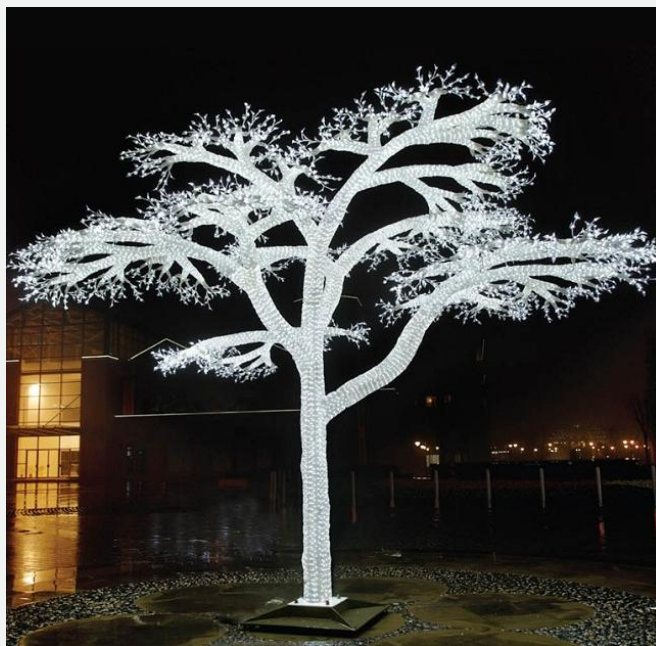

Material: Iron frame+led string light+ABS
Waterproof: IP65
Voltage: 24V/110V/220V/240V
Size: Customized
Design: Customized