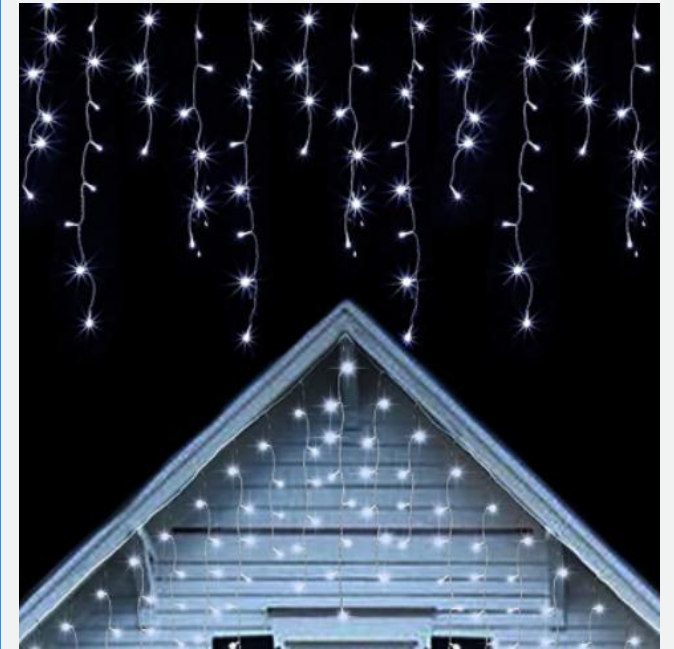

Material: rubber copper wire led string light
Waterproof: IP67
Voltage: 24V/110V/220V/240V
Size: Customized
Design: Customized