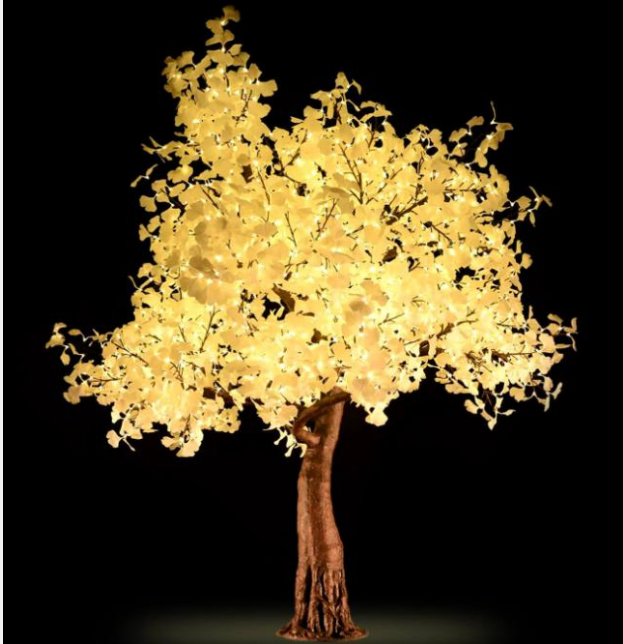

LED Ginkgo Tree Light

Material: Iron frame+led string light+PVC
Waterproof: IP44
Voltage: 24V/110V/220V/240V
Size: Customized
Design: Customized