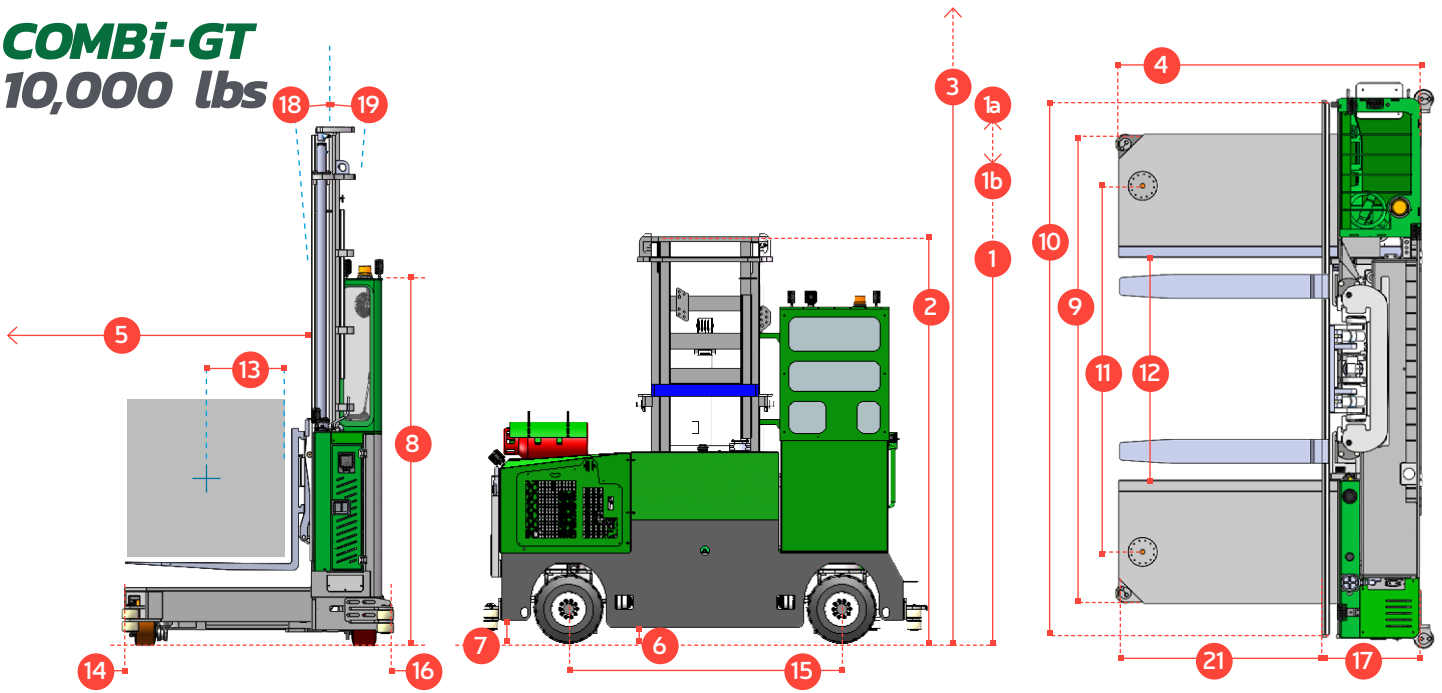

COMBi-GT

10,000 lbs

REF.	DESCRIPTION	C10,000 GT							
1a	Lift Height	248"							
1b	Free Lift Height	104"							
2	Height Mast Closed	157"							
3	Max. Mast Raised	303"							
4	Overall Length	54"	60"	66"	72"	78"	84"	90"	
5	Mast travel	26"	32"	38"	44"	50"	56"	62"	
6	Ground Clearance Under Mast	5"							
7	Ground Clearance to Center of Wheelbase	5"							
8	Height Over Cab (without work lights)	112"							
9	Width Across Platforms	116"							
10	Outside Spread of Fork Arms	131½"							
11	Wheelbase	90½"							
12	Frame Opening	55"							
13	Load Center Distance	12"	15"	18"	21"	24"	24"	24"	
14	Overhang Front	6"							
15	Track	42"	48"	54"	60"	66"	72"	78"	
16	Overhang Back	6"							
17	Length from Face of Fork	30"							
18	Forward Tilt	3°							
19	Backward Tilt	4½°							
20	Platform Height (with front lowered)	16½"							
21	Platform Length	24"	30"	36"	42"	48"	54"	60"	
A	Capacity	10,000 lbs							
B	Unladen Weight	19,000 lbs	19,500 lbs	20,000 lbs	20,500 lbs	21,000 lbs	21,500 lbs	22,000 lbs	
C	Maximum Ground Speed	7½ mph							
D	Gradeability	10%							
E	3 ltr GM LPG	65 HP							
F	Electrics	12 Volt							
G	Fork Section 2" x 6" x	24"	30"	36"	42"	48"	54"	60"	
H	350 / 150 - 280 Front Tire (Solid) x2	OD 14" / Width 6"							
I	16 x 7 - 12 Rear Tire (Super Elastic) x2	OD 23" / Width 10"							
J	Standard Color	Green & Gray							

Distributed by:

Features Include:

- Rubber Mounted Overhead Guard
- 4 Wheel Steering
- Load Sensing Steering
- 2 Wheel Hydrostatic Drive
- Tilting Chassis +/- ½" at front
- Hydraulic Oil Cooler

303 CONCORD STREET,
GREENSBORO,
NORTH CAROLINA 27406

TOLL FREE: 1-877 COMBI 56
TEL: 336-378-8884
INFO@COMBILIFT.COM

combilift.com