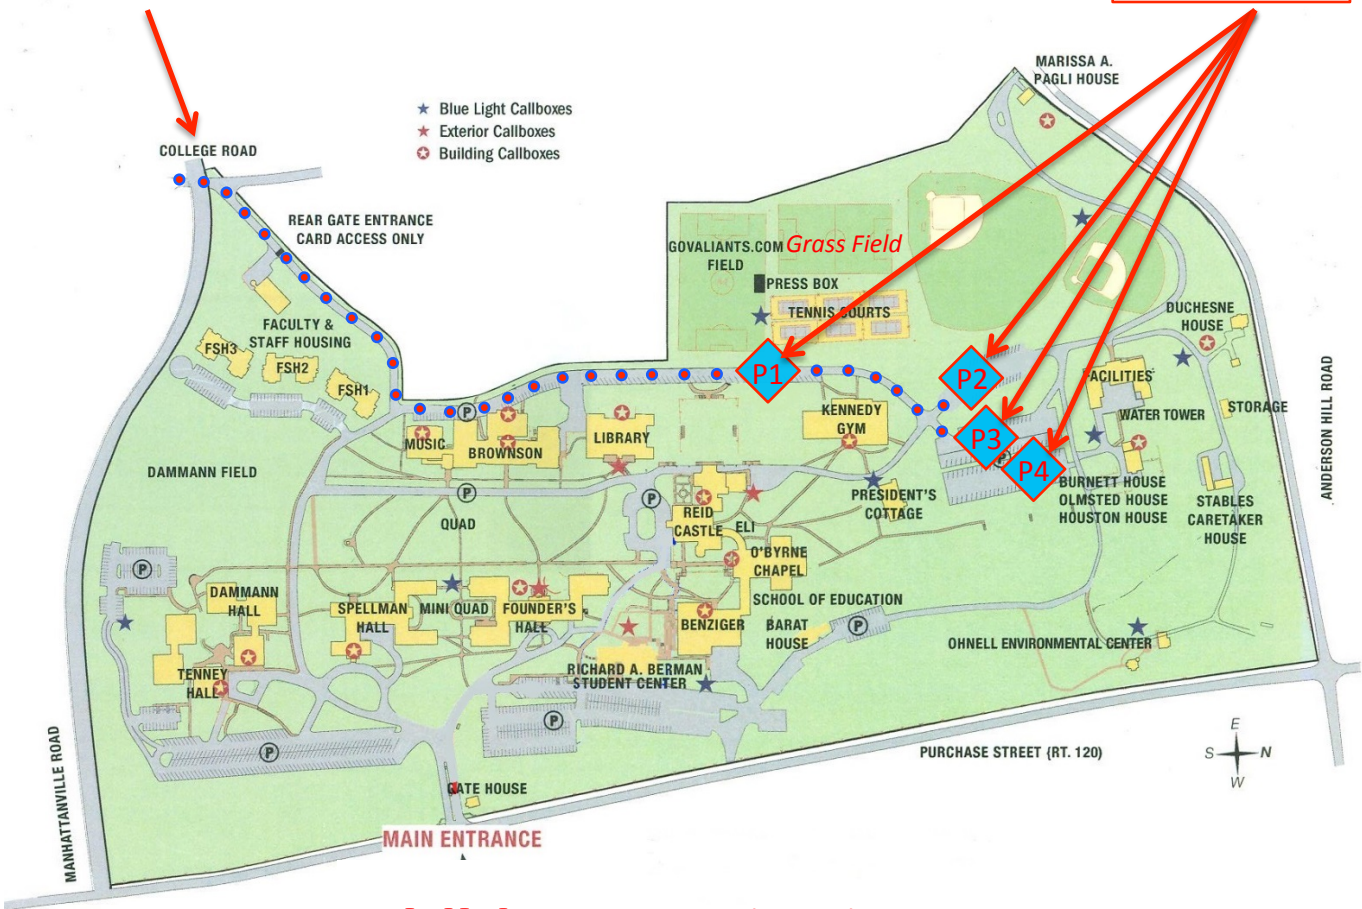

Enter Here

Manhattanville COLLEGE

PARK Here

XX

DO NOT use the Purchase Street Campus Main Entrance. Follow directions to gain access to campus from College Road ONLY!