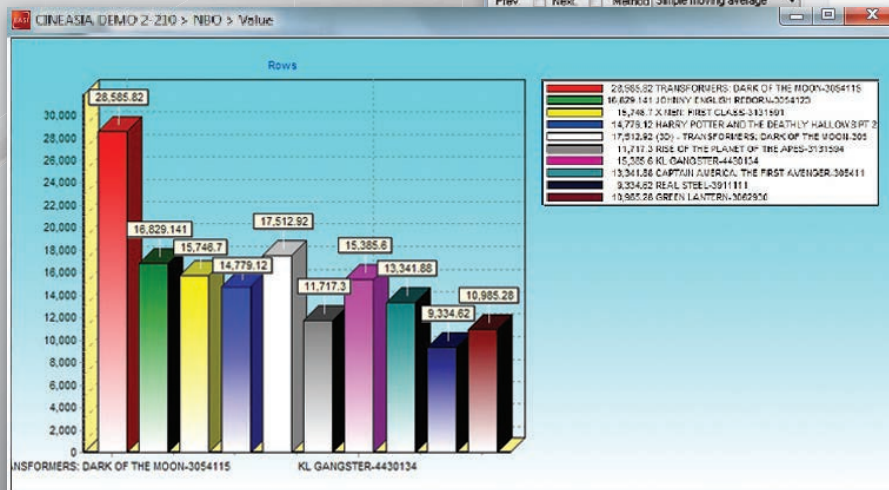

Dimension editor: Movie[MOVIE]

Caption: Movie

Items count: 2180

Active items [Unsorted]

- X-MEN: FIRST CLASS-3131591
- MONTE CARLO-3131592
- RISE OF THE PLANET OF THE APES-3131594
- (3D) - GLEE THE 3D CONCERT MOVIE-3131595
- WHAT'S YOUR NUMBER-3131596
- IN TIME-3131597
- ATTACK THE BLOCK-3280003
- TROLL HUNTER-3280004
- THE INFIDEL-3400001
- (3D) - HOODWINKED TOO! HOOD vs EVIL-3730

Repository (inactive items)

- VETTAYADU VILAYAADU-1
- Testing Movie-1000001
- DORAEMON THE MOVIE-1012537
- NEW POLICE STORY-1012543
- DIVERGENCE-1012548
- SEUL RIDERS-1012556
- SEVEN SWORDS-1012557
- HOUSE OF FURY-1012573
- BUG ME NOT-1012574
- THE MYTH-1012575
- UNUSUAL YOUTH-1012576
- KININGFLI MAHLING-1012577

Autofilter: none | Admission: 0

Forecasting: Simple moving average