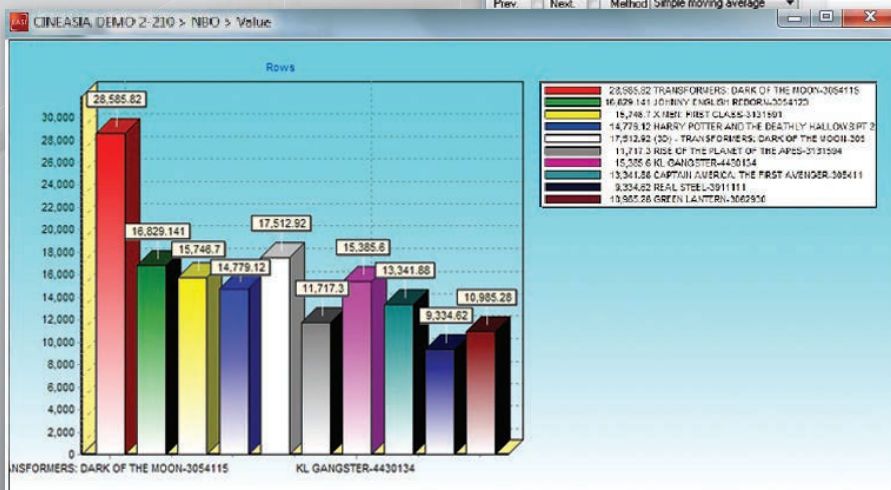

Dimension editor: Movie[MOWIE] Items count: 2180

Active items (Unsorted):

- X MEN: FIRST CLASS-3131591
- MONTE CARLO-3131592
- MR POPPER'S PENGUINS-3131593
- RISE OF THE PLANET OF THE APES-3131594
- (3D) - GLEE THE 3D CONCERT MOVIE-3131595
- WHAT'S YOUR NUMBER-3131596
- IN TIME-3131597
- ATTACK THE BLOCK-3280003
- TROLL HUNTER-3280004
- THE INFIDEL-3400001
- (3D) - HOODWINKED TOO! -HOOD vs EVIL-3730

Repository (inactive items):

- VETTAYADU VILAYAYAADU-1
- Testing Movie-1000001
- DORAEMON THE MOVIE-1012537
- NEW POLICE STORY-1012543
- DIVERGENCE-1012548
- SEUL RIDERS-1012556
- SEVEN SWORDS-1012557
- HOUSE OF FURY-1012573
- BUG ME NOT-1012574
- THE MYTH-1012575
- UNUSUAL YOUTH-1012576
- KINGFILL MAHLING-1012577