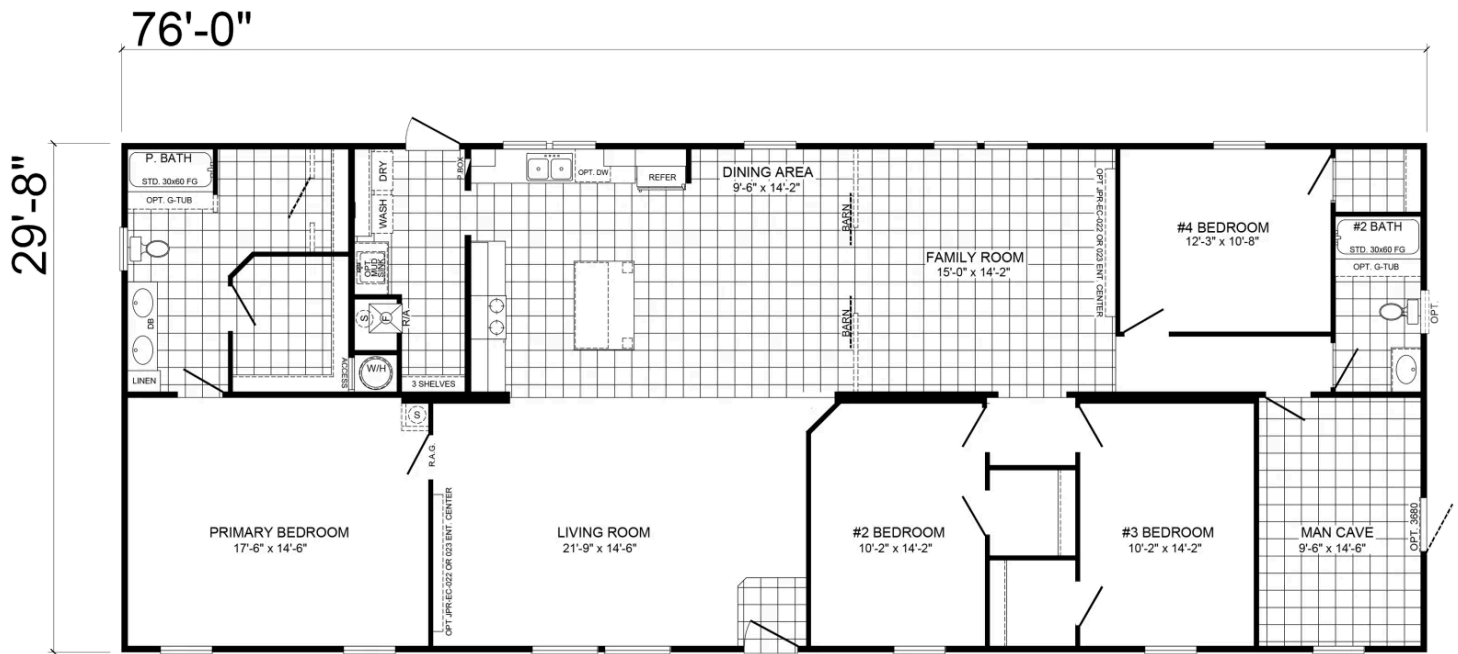

Legend 3276502

2,254 Square Feet, 4 Bedrooms, 2 Bathrooms, Multi-Section

This manufactured home is built to the federal (HUD) building code for manufactured housing.

Models within 50 miles of Waycross, GA

Floor Plan

OPTIONS

Dimensions, floor plans, elevations, features and other information are subject to change without notice. Square footage and other dimensions are approximations. Elevations, photography and videos are often shown with optional features and/or third party additions, such as garages and porches that may not be available in all regions or situations. Décor selections shown in photography and renderings may not represent the current offerings. Visit your local Champion retailer for more details.