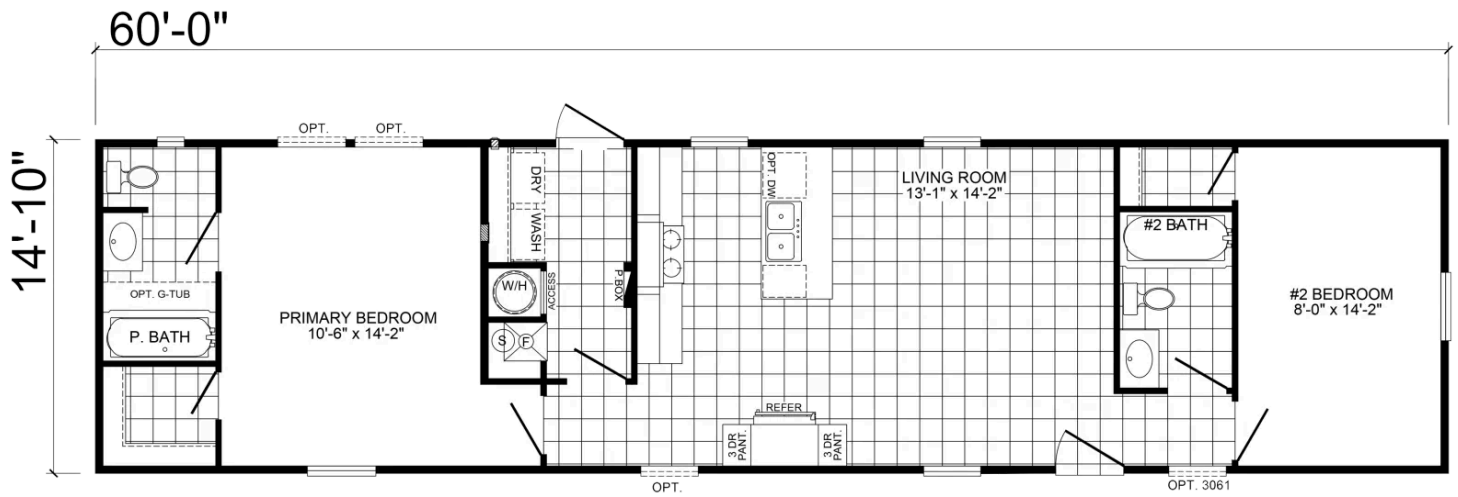

Legend 1660522

889 Square Feet, 2 Bedrooms, 2 Bathrooms, Single-Section

This manufactured home is built to the federal (HUD) building code for manufactured housing.

Models within 50 miles of Waycross, GA

Floor Plan

OPTIONS

Dimensions, floor plans, elevations, features and other information are subject to change without notice. Square footage and other dimensions are approximations. Elevations, photography and videos are often shown with optional features and/or third party additions, such as garages and porches that may not be available in all regions or situations. Décor selections shown in photography and renderings may not represent the current offerings. Visit your local Champion retailer for more details.