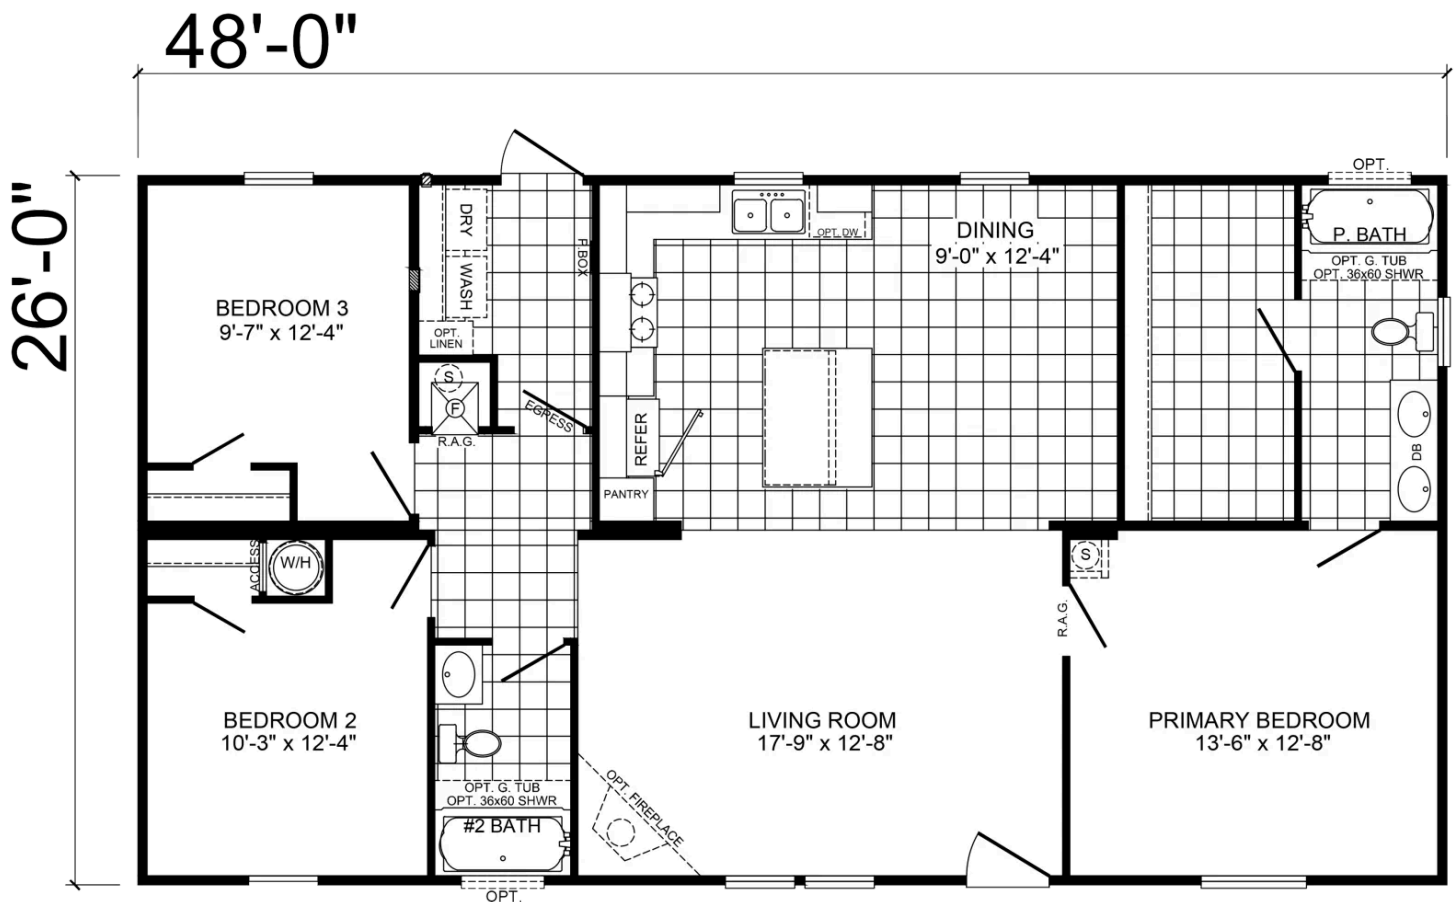

Legend 2848510

1,248 Square Feet, 3 Bedrooms, 2 Bathrooms, Multi-Section

This manufactured home is built to the federal (HUD) building code for manufactured housing.

Models within 50 miles of Waycross, GA

Floor Plan

OPTIONS

Dimensions, floor plans, elevations, features and other information are subject to change without notice. Square footage and other dimensions are approximations. Elevations, photography and videos are often shown with optional features and/or third party additions, such as garages and porches that may not be available in all regions or situations. Décor selections shown in photography and renderings may not represent the current offerings. Visit your local Champion retailer for more details.