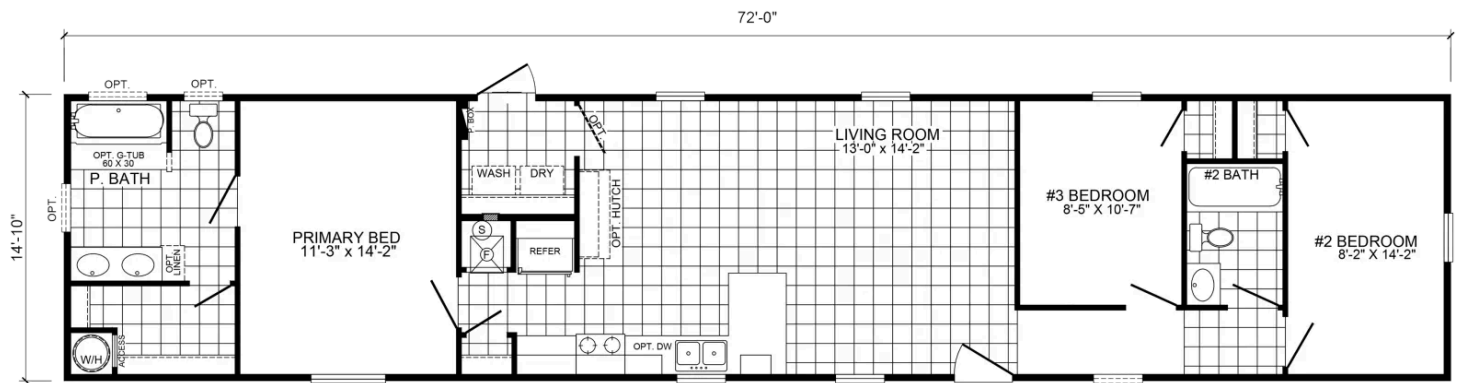

Legend 1672505

1,068 Square Feet, 3 Bedrooms, 2 Bathrooms, Single-Section

This manufactured home is built to the federal (HUD) building code for manufactured housing.

Models within 50 miles of Waycross, GA

Floor Plan

OPTIONS

Dimensions, floor plans, elevations, features and other information are subject to change without notice. Square footage and other dimensions are approximations. Elevations, photography and videos are often shown with optional features and/or third party additions, such as garages and porches that may not be available in all regions or situations. Décor selections shown in photography and renderings may not represent the current offerings. Visit your local Champion retailer for more details.