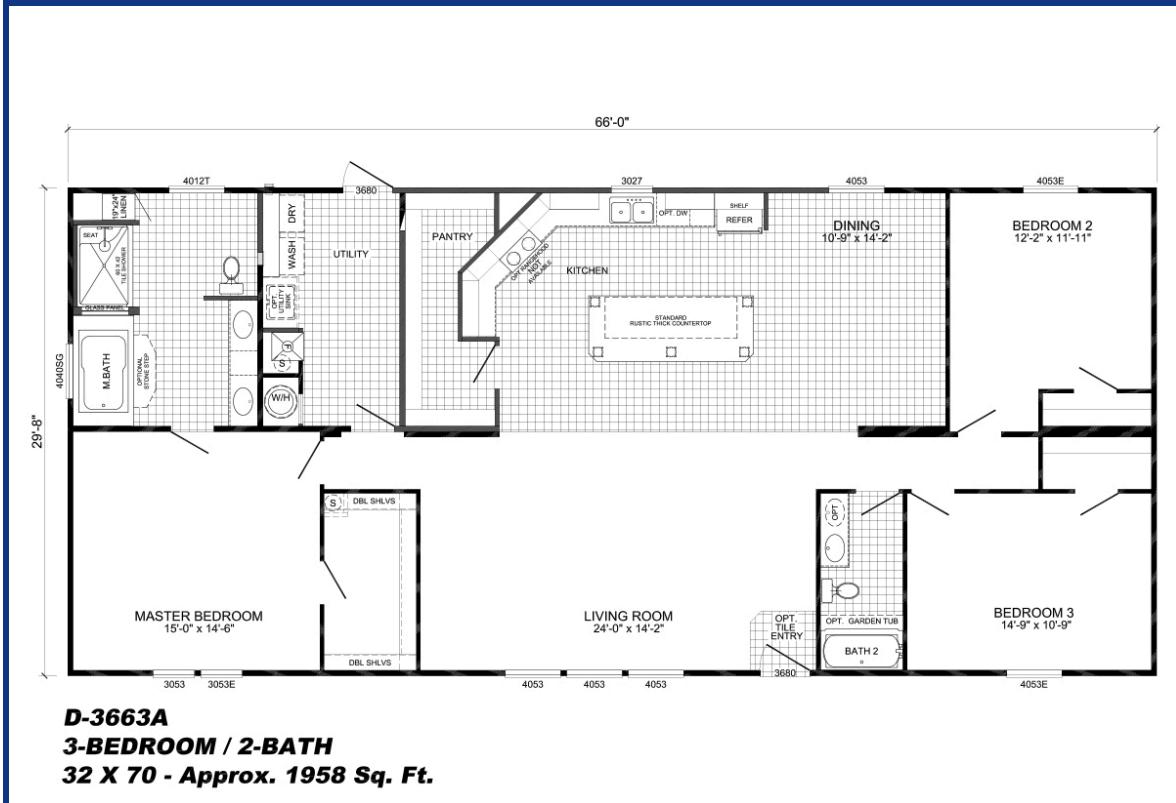

Deluxe Drywall Charger D-3663A

D-3663A
3-BEDROOM / 2-BATH
32 X 70 - Approx. 1958 Sq. Ft.

3 BEDS 2 BATHS 1958 SQ. FT

Charger D-3663A

Select Home Center
5741 2nd Street North
Folkston, GA 31537
(912)208-6065
<https://www.selecthomecenter.com>