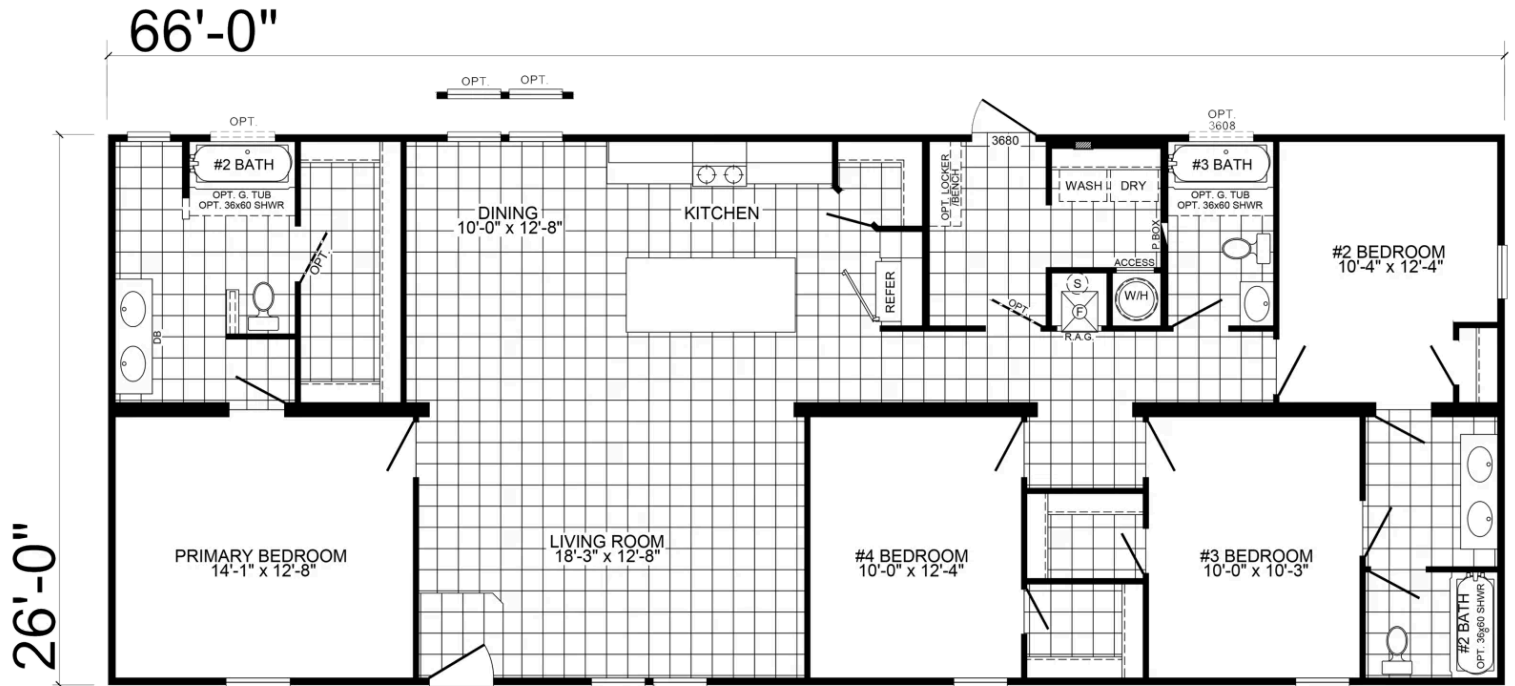

# Icon 2866508

1,716 Square Feet, 4 Bedrooms, 2 Bathrooms, Multi-Section

This manufactured home is built to the federal (HUD) building code for manufactured housing.

## Floor Plan

OPTIONS

### Interior Photos