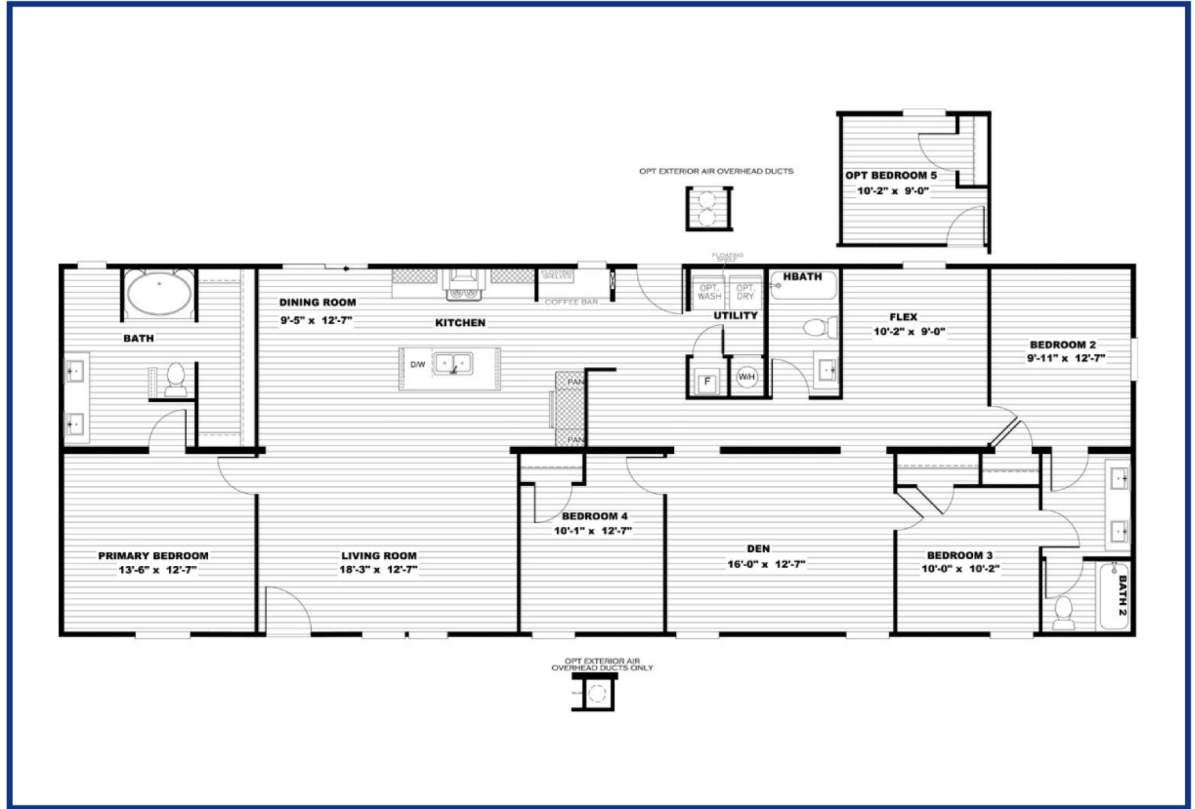

Epic Experience

The Snowcap 45CEE28764BH

4 BEDS   3 BATHS   2001 SQ. FT

The Snowcap 45CEE28764BH