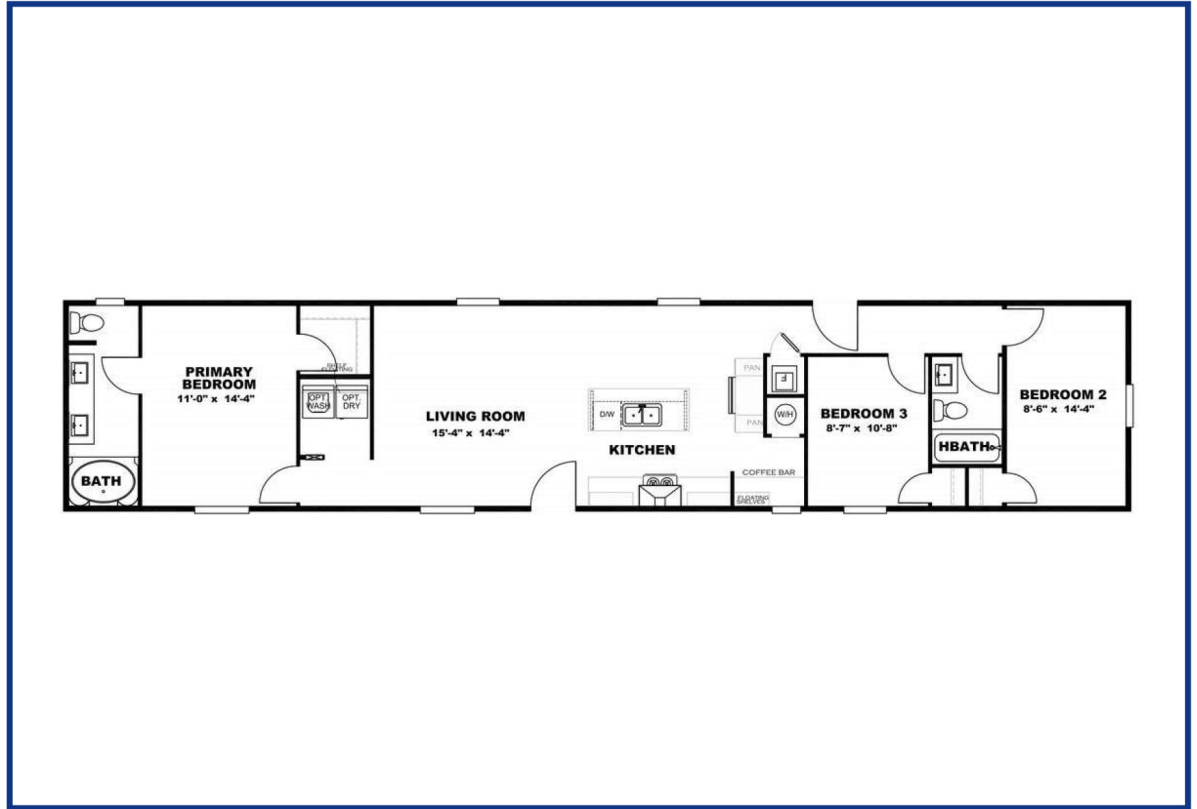

Epic Experience

The Voyage 30CEE16763GH

3 BEDS   2 BATHS   1140 SQ. FT

The Voyage 30CEE16763GH

Select Home Center
5741 2nd Street North
Folkston, GA 31537

(912)208-6065
<https://www.selecthomecenter.com>