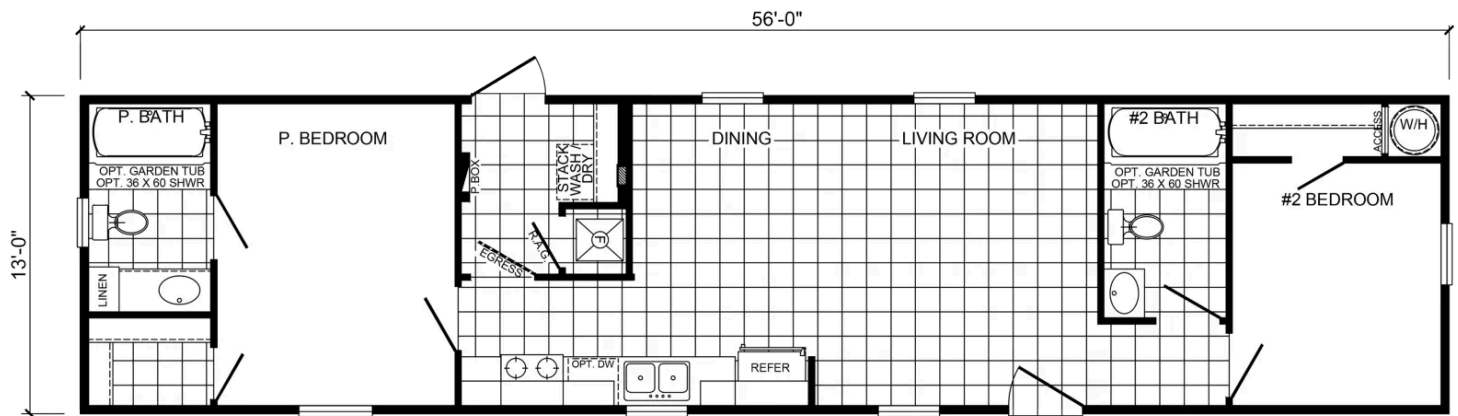

Legend 1456503

728 Square Feet, 2 Bedrooms, 2 Bathrooms, Single-Section

This manufactured home is built to the federal (HUD) building code for manufactured housing.

Models within 50 miles of Waycross, GA

Floor Plan

OPTIONS

Dimensions, floor plans, elevations, features and other information are subject to change without notice. Square footage and other dimensions are approximations. Elevations, photography and videos are often shown with optional features and/or third party additions, such as garages and porches that may not be available in all regions or situations. Décor selections shown in photography and renderings may not represent the current offerings. Visit your local Champion retailer for more details.