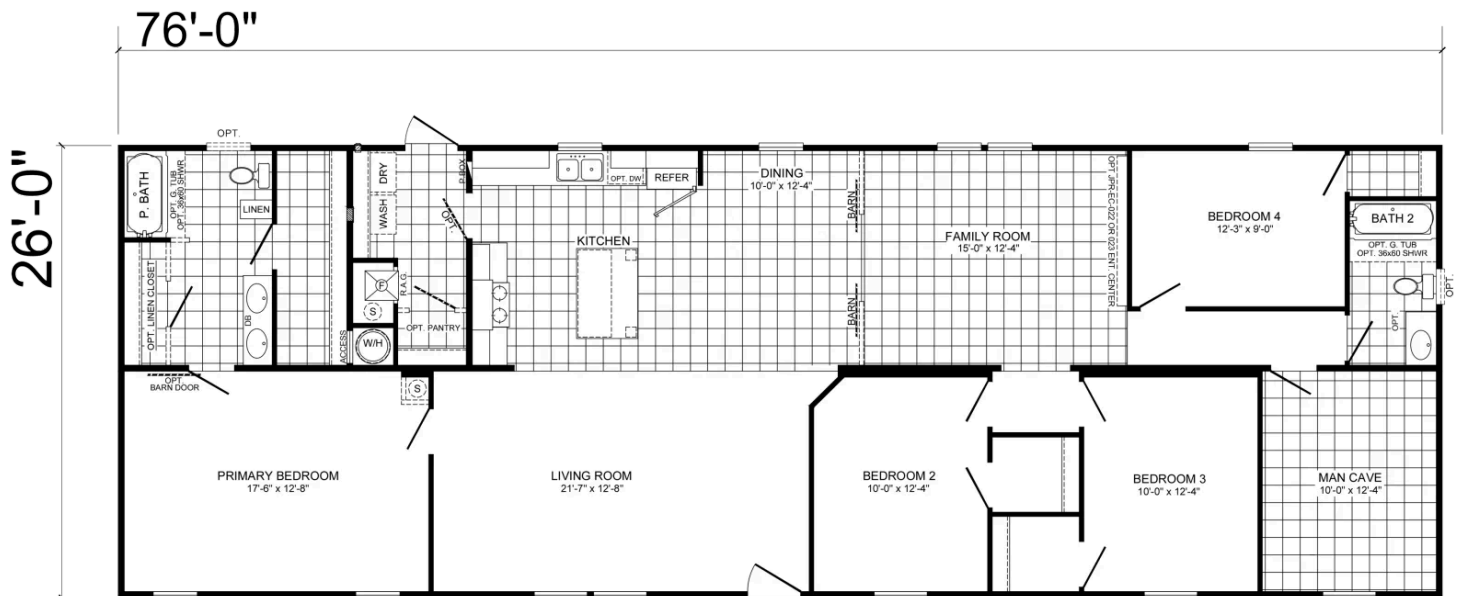

Legend 2876526

1,976 Square Feet, 4 Bedrooms, 2 Bathrooms, Multi-Section

This manufactured home is built to the federal (HUD) building code for manufactured housing.

Models within 50 miles of Waycross, GA

Floor Plan

OPTIONS

Dimensions, floor plans, elevations, features and other information are subject to change without notice. Square footage and other dimensions are approximations. Elevations, photography and videos are often shown with optional features and/or third party additions, such as garages and porches that may not be available in all regions or situations. Décor selections shown in photography and renderings may not represent the current offerings. Visit your local Champion retailer for more details.