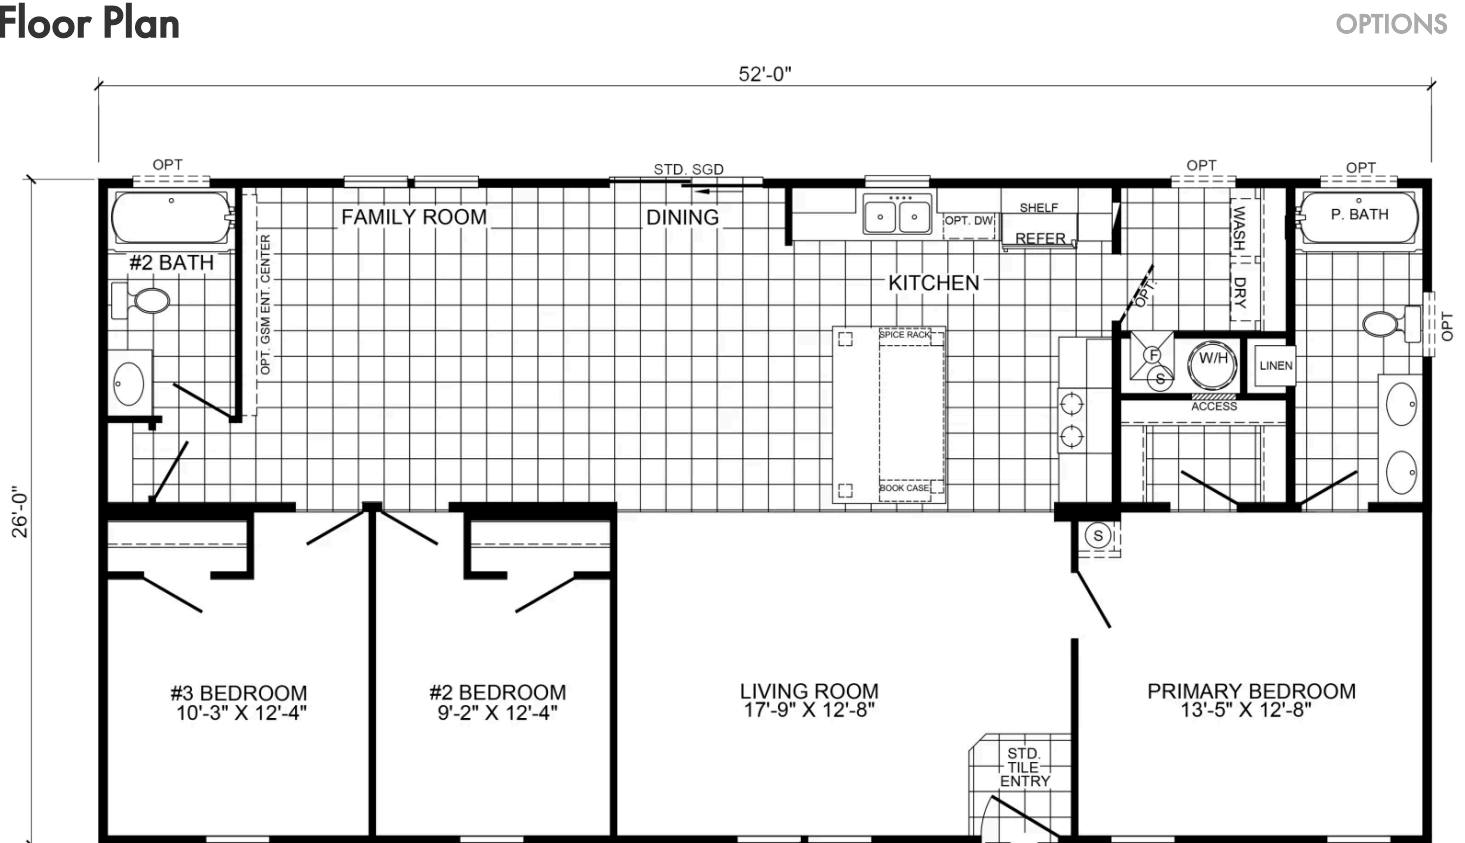

Legend 2852479

1,352 Square Feet, 3 Bedrooms, 2 Bathrooms, Multi-Section

This manufactured home is built to the federal (HUD) building code for manufactured housing.

Models within 50 miles of Waycross, GA

Floor Plan

Dimensions, floor plans, elevations, features and other information are subject to change without notice. Square footage and other dimensions are approximations. Elevations, photography and videos are often shown with optional features and/or third party additions, such as garages and porches that may not be available in all regions or situations. Décor selections shown in photography and renderings may not represent the current offerings. Visit your local Champion retailer for more details.