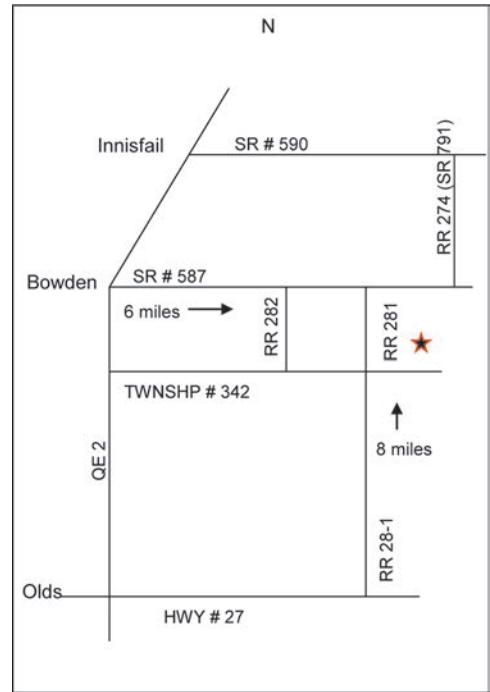

LOCATION: MAIN FARM

From Bowden underpass
 - 7 mi east to Range Rd 281,
 - 2 mi south,
 - 1/2 mi east (Randy & Sandra's yard)
 ~ 28050 TOWNSHIP RD 342 ~
 Red Deer County

Find us on Google or Apple Maps by searching Coulee Crest Farms.