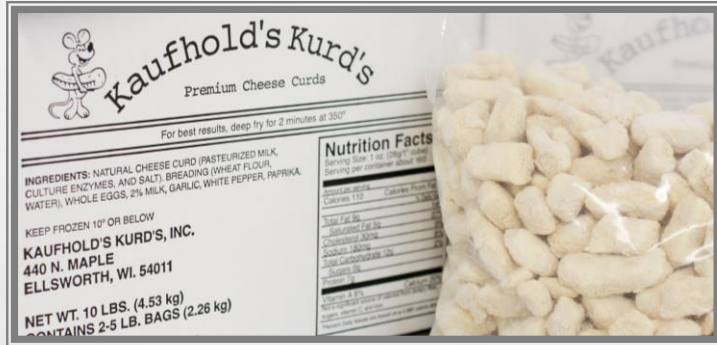

ABDALE CORP RESCUE INVENTORY

KENJA PREPORTIONED RAMEN NOODLE NESTS 5 OZ

1000 CASES AVAILABLE

50 CT/ 5 OZ FROZEN

\$30.00 PER CASE

WHILE SUPPLIES LAST

UNO'S PIZZA

14" 6 CT CHEESE PIZZA \$35.18/CASE

ABDALE CORP RESCUE INVENTORY

HAND BREADED FLAVORED CHEESE CURDS

80,000 POUNDS AT \$3.99/#*

2/5# PACK FROZEN

3 FLAVORS – ORIGINAL (001),

JALAPENO (002), AND GARLIC (003)

*** PLUS FREIGHT IF OUTSIDE MIDWEST AREA**