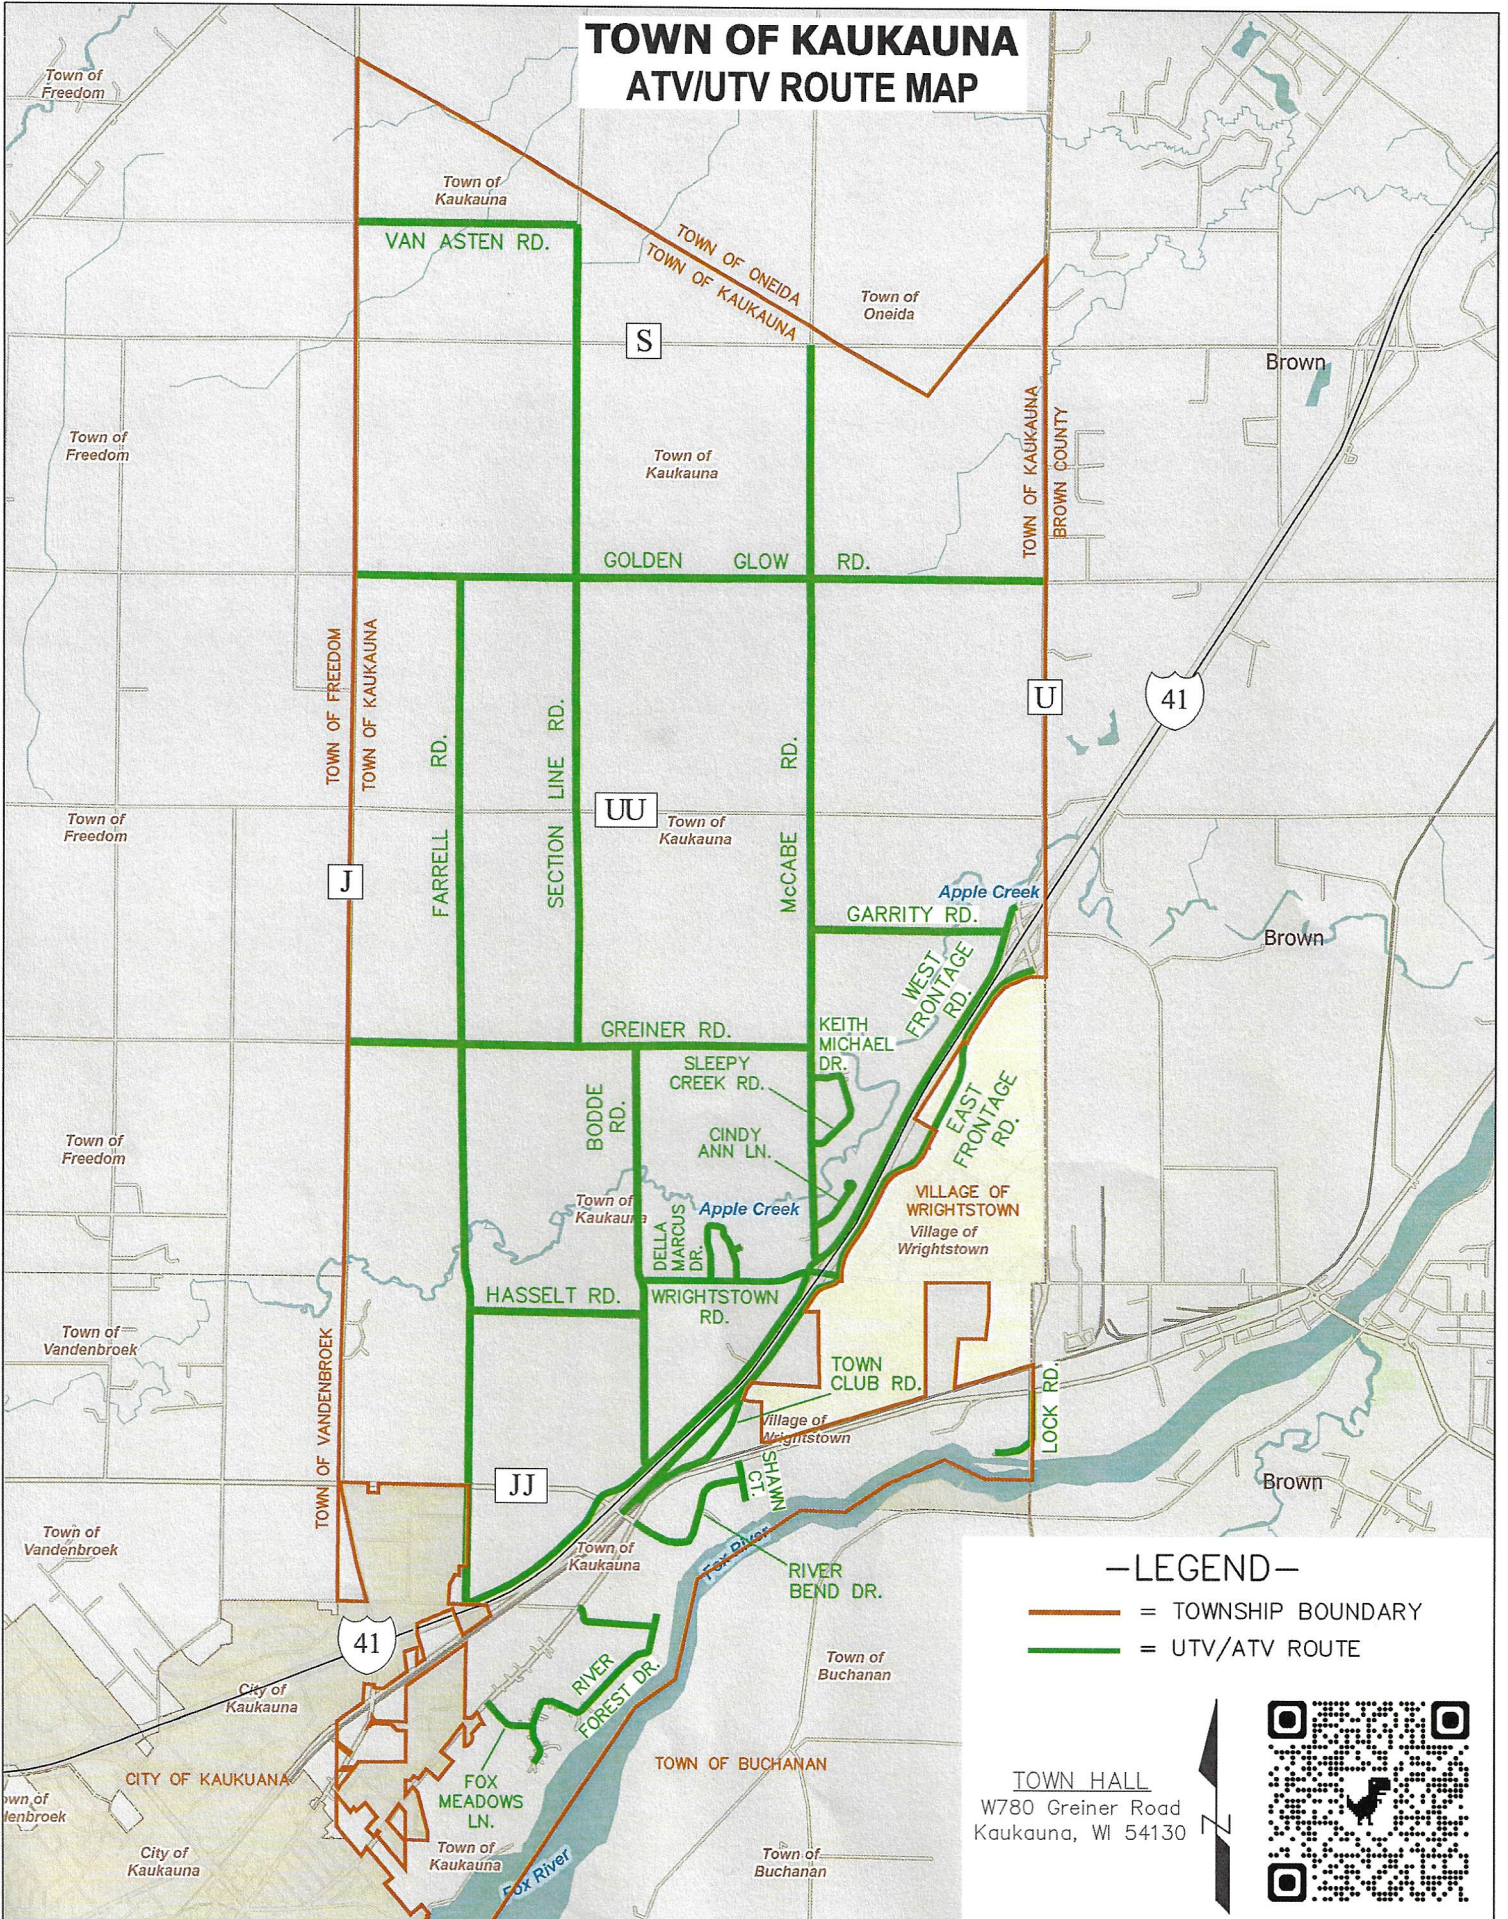

TOWN OF KAUKAUNA ATV/UTV ROUTE MAP

—LEGEND—

- = TOWNSHIP BOUNDARY
- = UTV/ATV ROUTE

TOWN HALL
W780 Greiner Road
Kaukauna, WI 54130