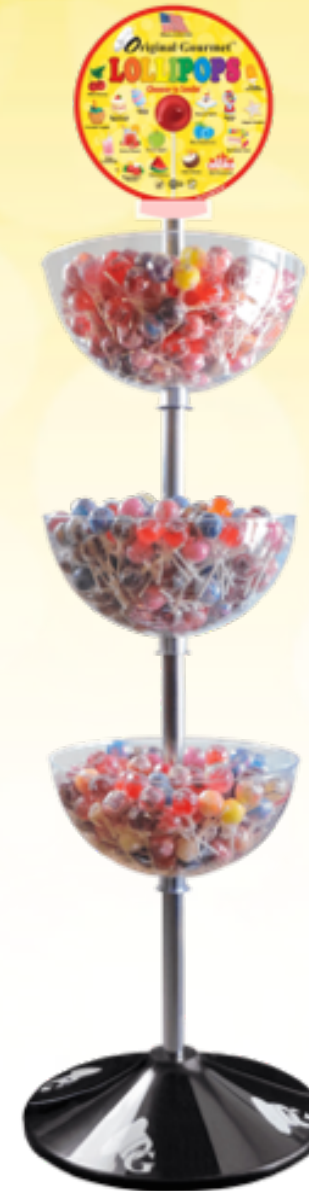

Original Gourmet™

Choose to Smile®

Lollipop Floor Displays

Gravity Feed Floor Display Only

Item#: GFFD-780-R

Item UPC: 0-95045-00005-4

Refill Item#: WRCL-120

Item UPC: 0-950457-8

* Must order above quantities

- Hold 780 Lollipops
- Clear gravity tube increases sales by showcasing vibrant colors, quality and flavor selection
- Occupies minimal footprint (18" wide)
- Can be easily relocated to maximize exposure or to simply clean the floors
- Assembly is quick and easy
- Quick and easy access to restock (via refill cases)
- No 3rd party or tedious service required

Display averaging 120-200 units sold per store, per week in national retail chains

Spring/Summer Assortment

Cotton Candy
Bubble Gum
Blue Raspberry
Strawberry Banana
Watermelon
Wild Cherry
Birthday Cake
Caramel Apple
Party Punch
Pink Lemonade
Orange Creamsicle
Piña Colada
Strawberry Shortcake

Fall/Winter Assortment

Cotton Candy
Bubble Gum
Blue Raspberry
Strawberry Banana
Watermelon
Wild Cherry
Sugar Cookie
Green Apple
Caramel Apple
Hot Cinnamon
Orange Creamsicle
Strawberry Shortcake
Banana Split

3-Tiered Bubble Bowl Floor Display

Item#: PGLDOC-600

Item UPC: 0-950455-4/0-950458-5

Refill Item#: WRCL-120

Item UPC: 0-950457-8

Holds 600 Lollipops

FOB Medina Ohio