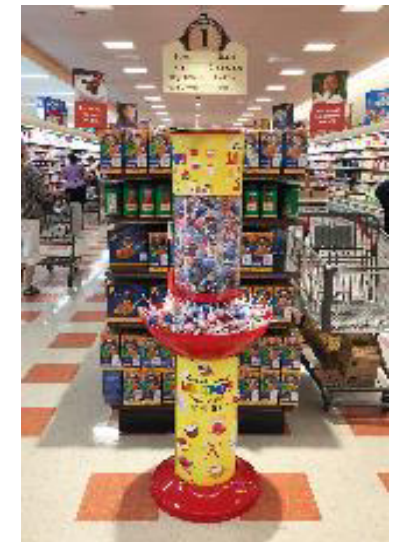

DOLLAR TREE

Walgreens

**CVS
pharmacy**

The Adult Gourmet Lollipop...

That kids enjoy too!!!

Merchandising Experts

Turn an Empty Space into a Profit Center!

Creating Merchandising Solutions
for your specific needs.
Magnetic, Hanging,
Counter/Tabletop, Gravity Feed,
Floor Displays!

The Cream Swirls

Made with Real Cream!

Magnetic Displays

Holds 56 Lollipops
Includes 120 Lollipops

Holds 90 Lollipops
Includes 180 Lollipops

Holds 112 Lollipops
Includes 240 Lollipops

Item Description	Item#	Case Pack	Item UPC	Case UPC	TI x HI		
Lg. 112ct Display- Cream	LOC-240-KIT	240units		1065495422332-8	12 x 4		
Sm. 56ct Display- Cream	NEW-120-SM	120units		1065495423603-8	8 x 12		
Sm. 56ct Display- White	NEW-120-W	120units		1065495424486-6	8 x 12	Item UPC	0-950457-8
Lg. 112ct Display- Black	LOC-240-KITW	240units		1065495422334-2	4 x 12	Refill Item#	WRCL-120
Sm. 56ct Display- Black	LOC-120-KIT-BLK	120unist		1065495423482-9	12 x 7	Shelf Life	24mths
3-Bin 90ct Display	NEW-180	180units	0-950455-4	1065495421962-8	6 x 7	FOB	Medina, OH

Gravity Feed Displays

Display Features

- Multiple options for placement:
 - Sit on the counter, Hang on grid racks, Zip ties, Powerful magnets!
- Clear gravity tube increases sales by showcasing the vibrant colors, quality and flavor selection
- Can be easily relocated to maximize exposure
- Assembly is quick and easy
- Quick and easy access to restock (via refill cases)

Floor Displays

Display Features

- Clear tube/bowls increases sales by showcasing vibrant colors, quality and flavor selection
- Occupies minimal footprint (18" wide)
- Can be easily relocated to maximize exposure or to simply clean the floors
- Assembly is quick and easy
- Quick and easy access to restock (via refill cases)
- No 3rd party or tedious service required