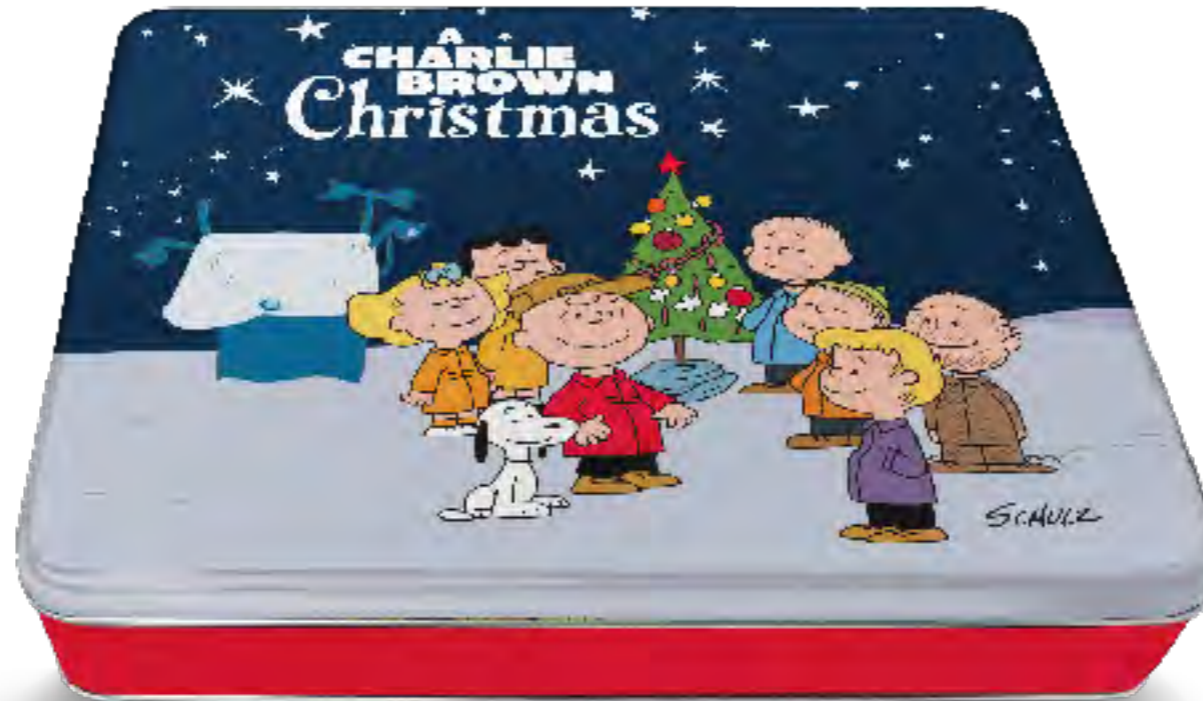

Features

- Musical & Lights Tins
- Music: Peanuts Theme Song & Jingle Bells
- 12oz Holiday Shaped Sugar Cookies
- Collectable
- Arrive in shelf ready display trays

Classic Peanuts
"Linus and Lucy Theme"