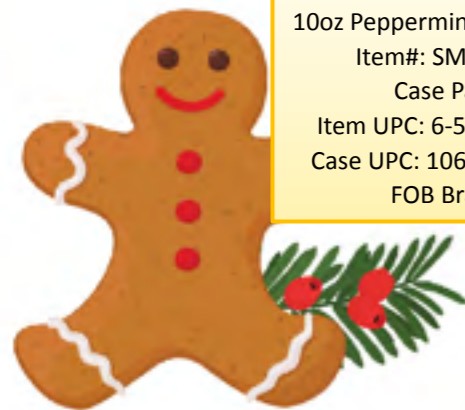

10oz Peppermint Starlight Mints
Item#: SMP-10PB-12
Case Pack: 12
Item UPC: 6-54954-23889-9
Case UPC: 1065495423889-6
FOB Brazil/NH

10oz Spearmint Starlight Mints
Item#: SMS-10PB-12
Case Pack: 12
Item UPC: 6-54954-23890-5
Case UPC: 1065495423890-2
FOB Brazil/NH

10oz Peppermint Drops
Item#: PDPB-10-12
Case Pack: 12
Item UPC 65495423467-9
Case UPC: 1065495423890-2
FOB Brazil/NH