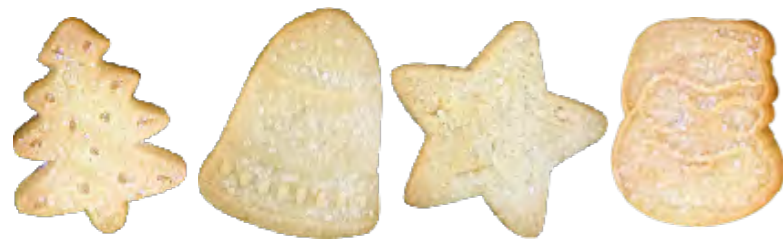

Special Delivery
"Silent Night"