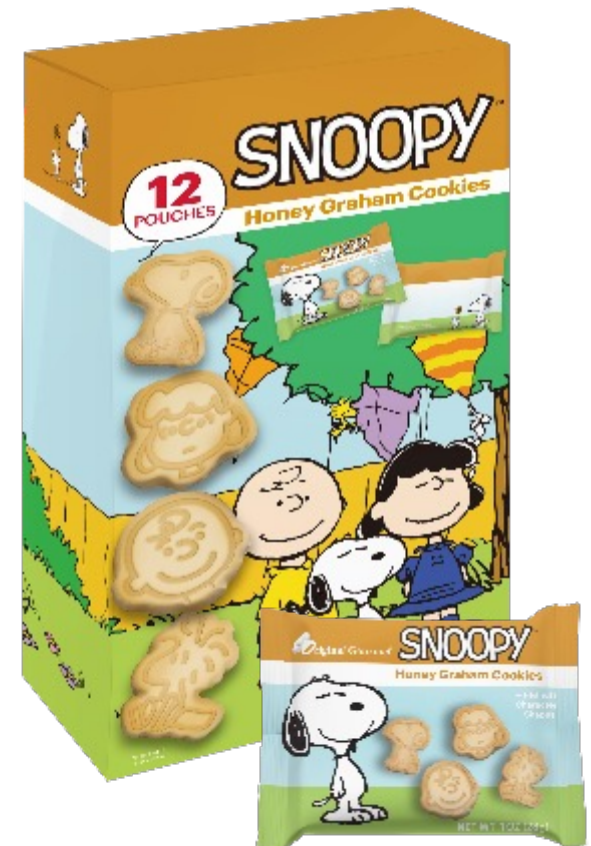

## Snoopy™ Crazy Pop Straws

0.88oz (25g) Swirl Candy  
with Reusable Straw & Collectible Charms  
Flavors: Tropical, Cherry, Orange,  
Cotton Candy, and Blueberry

2024

## Snoopy™ Shaped Cookies

12pk – 1oz (28g) each pouch

Flavor: Honey Graham

## Snoopy™ Shaped Cookies

10oz (283g) Boxes

Flavors: Honey Graham, Chocolate Chip & Vanilla