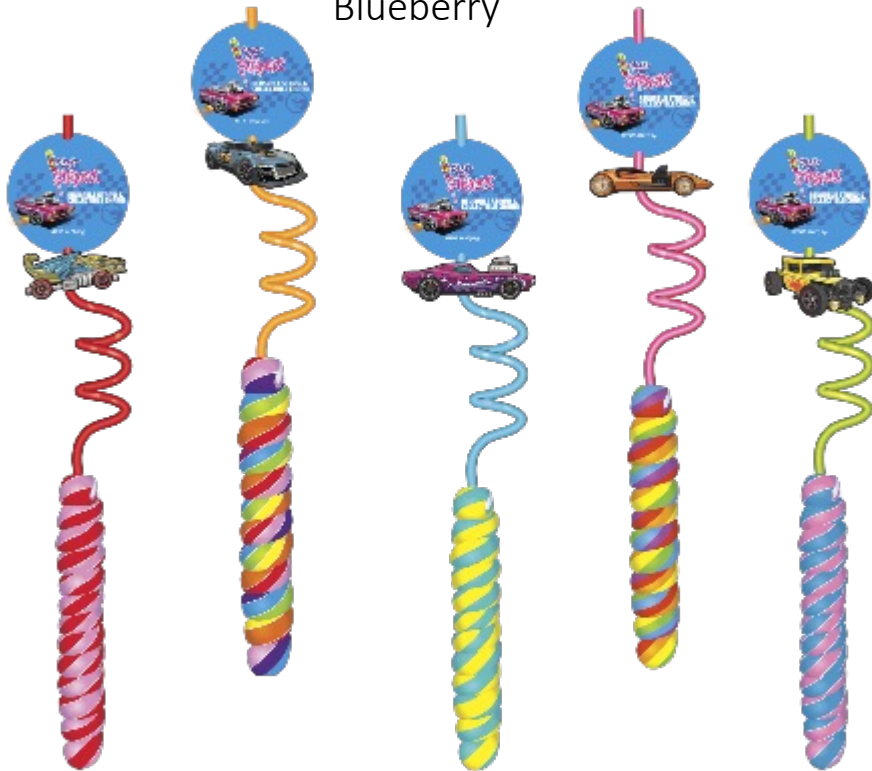

## Hot Wheels™ 25ct – 10g Lollipop Bag

8.8oz (250g) Stand up Bag

Flavors: Cotton Candy, Bubble Gum, Wild Cherry, Green Apple, Watermelon, Orange Creamsicle, Blue Raspberry

## Hot Wheels™ Crazy Pop Straws

0.88oz (25g) Swirl Candy

with Reusable Straw & Collectible Charms

Flavors: Tropical, Cherry, Orange, Cotton Candy, and Blueberry