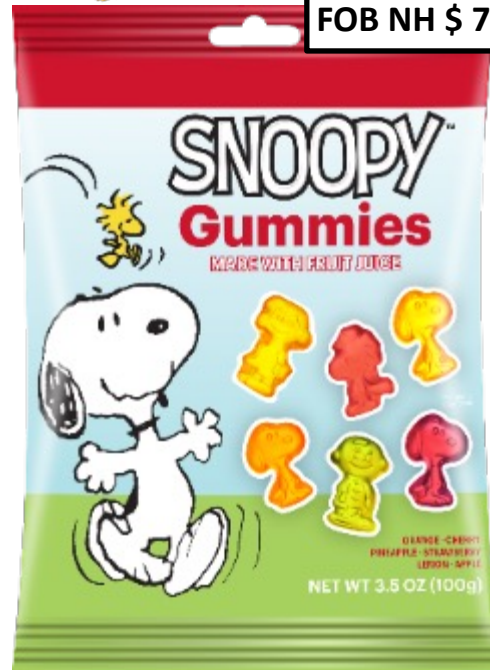

Clip Strip – Extra Cost & not loaded on arrival