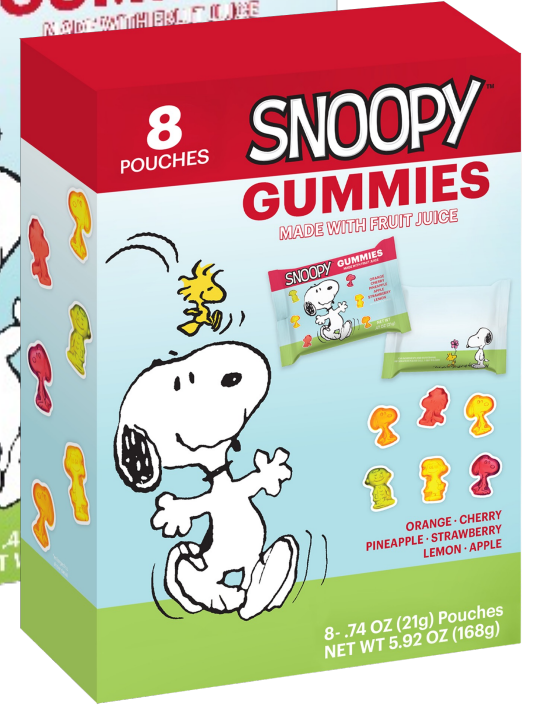

SNOOPY™

2024

Snoopy™ 8 ct & 20ct Multipack
Box Gummies, 21g each
Flavors: Orange, Cherry, Apple, Strawberry,
Pineapple, Lemon