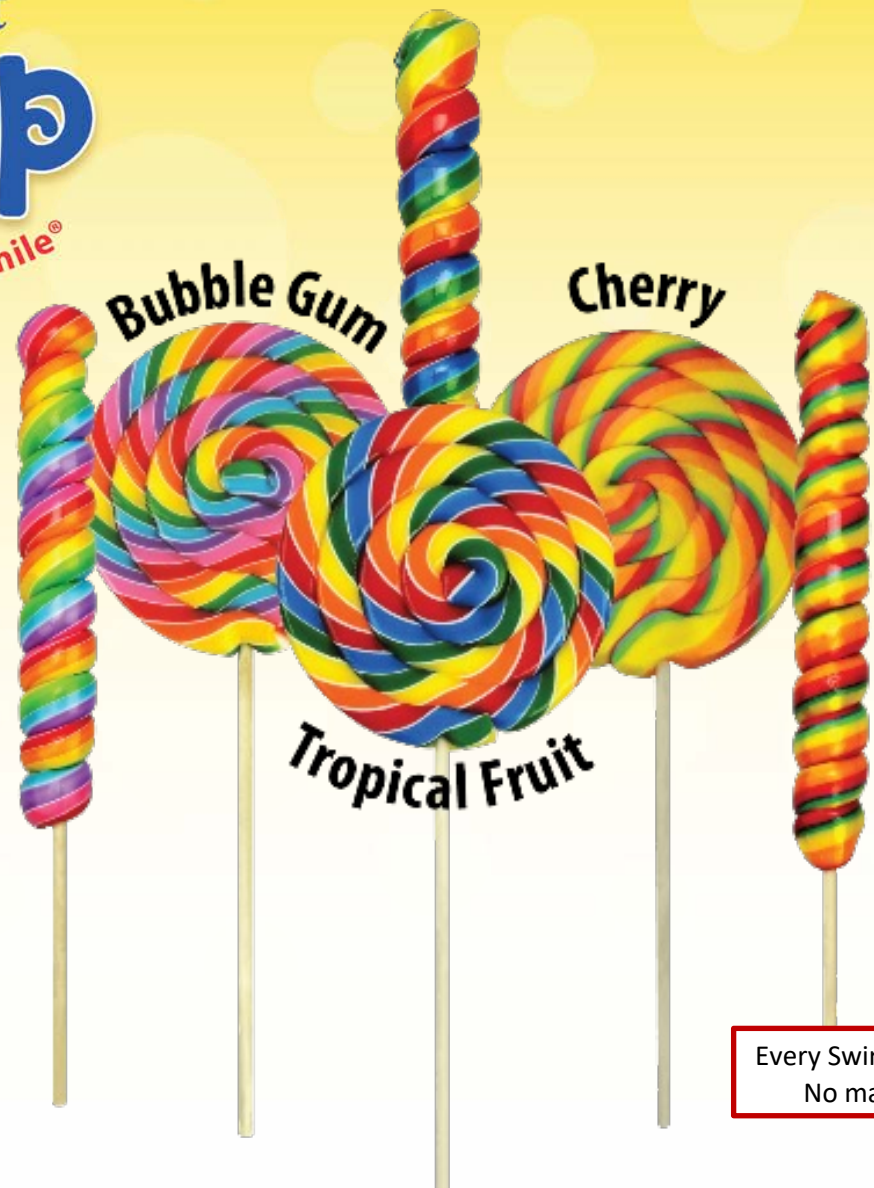

5oz/142g Gourmet Swirl Pops

Original Gourmet™ SWIRL pop

Choose to Smile®

Every Swirl Pop is hand pulled.
No machine stamping.

Item Description	Item#	Case Pack	Item UPC	Case UPC	TI x HI	Shelf Life	FOB
24ct Spiral Pop Display	SPD-UNI-24-N	1 (24units)	65495421778-8	1065495422593-3	11 x 12	24mths	
12ct Paddle Pop Display	SPD-PAD-12	1 (12units)	65495421775-7	1065495422590-2	18 x 14		Lianyungang, China/CA