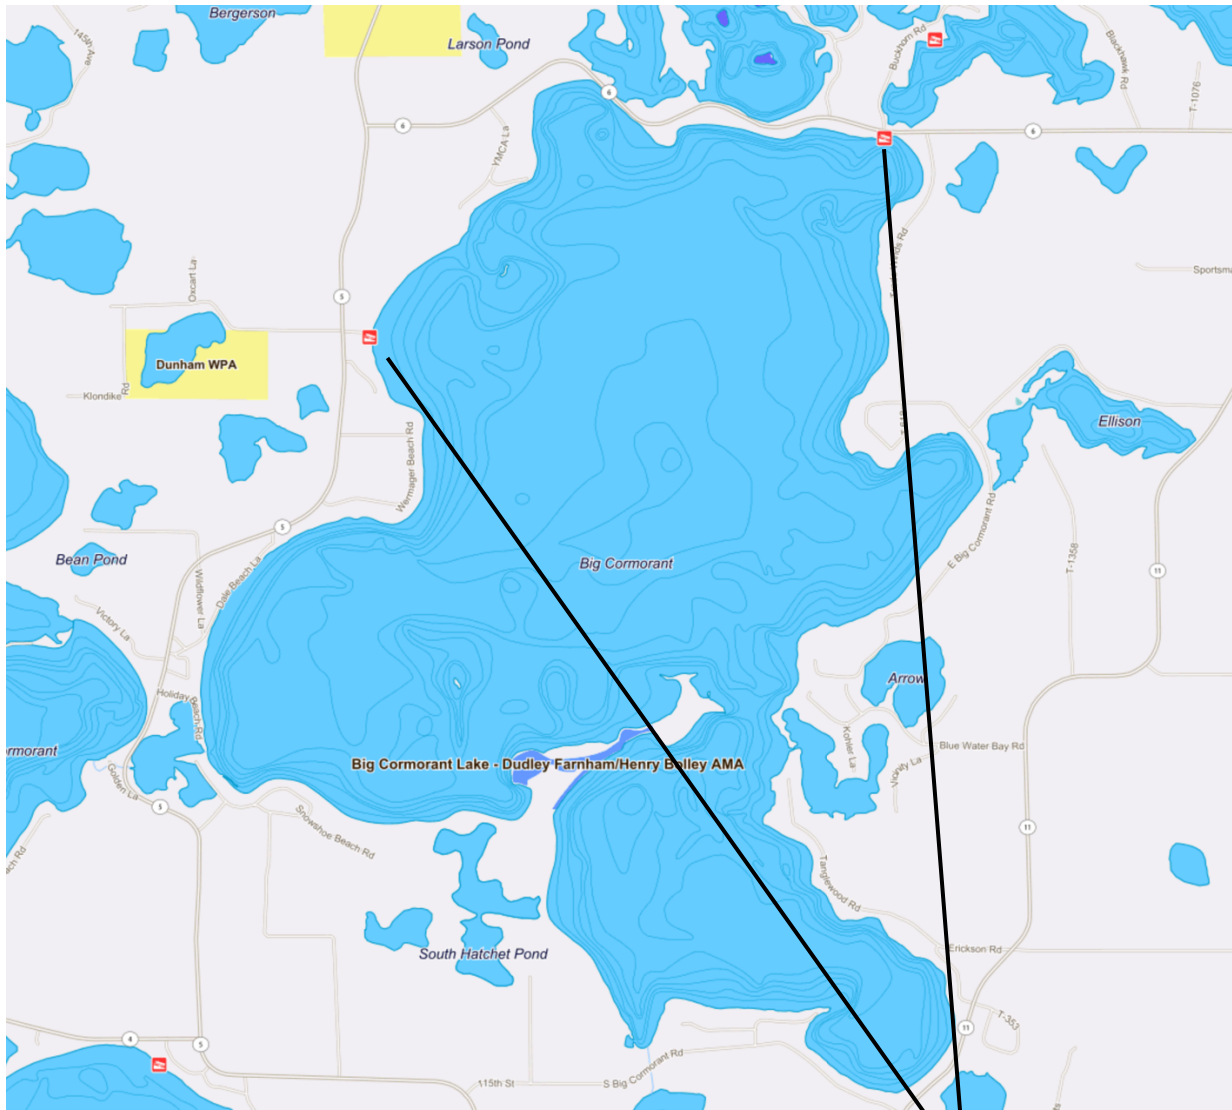

# BIG CORMORANT

**General Location:** South of Lake Park/SW of Detroit Lakes

**Public Access Location:** Big Cormorant Lake has two public accesses. One on the North side of the lake on CR 6 and another on the West side of the lake on CR 5. The official access for Lake Agassiz HS Fishing League events will be the West access.

**Public Access Locations**