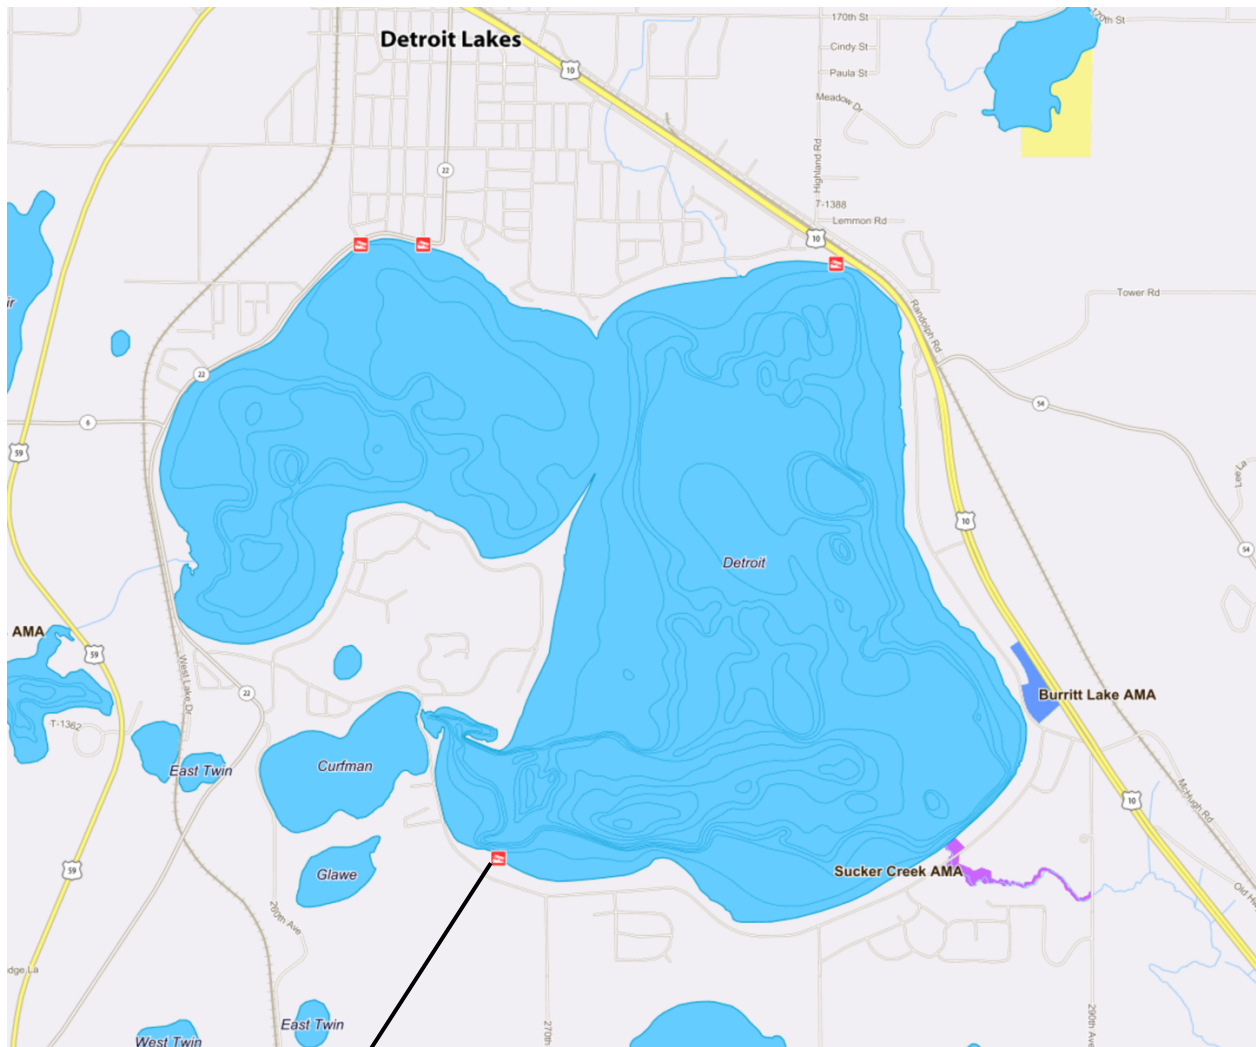

Big Detroit Lake

General Location: Big Detroit is located on the South Side of the city of Detroit Lakes

Public Access Location: The public access for Big Detroit is found on the South side of the lake on South Shore Drive.

Public Access Location