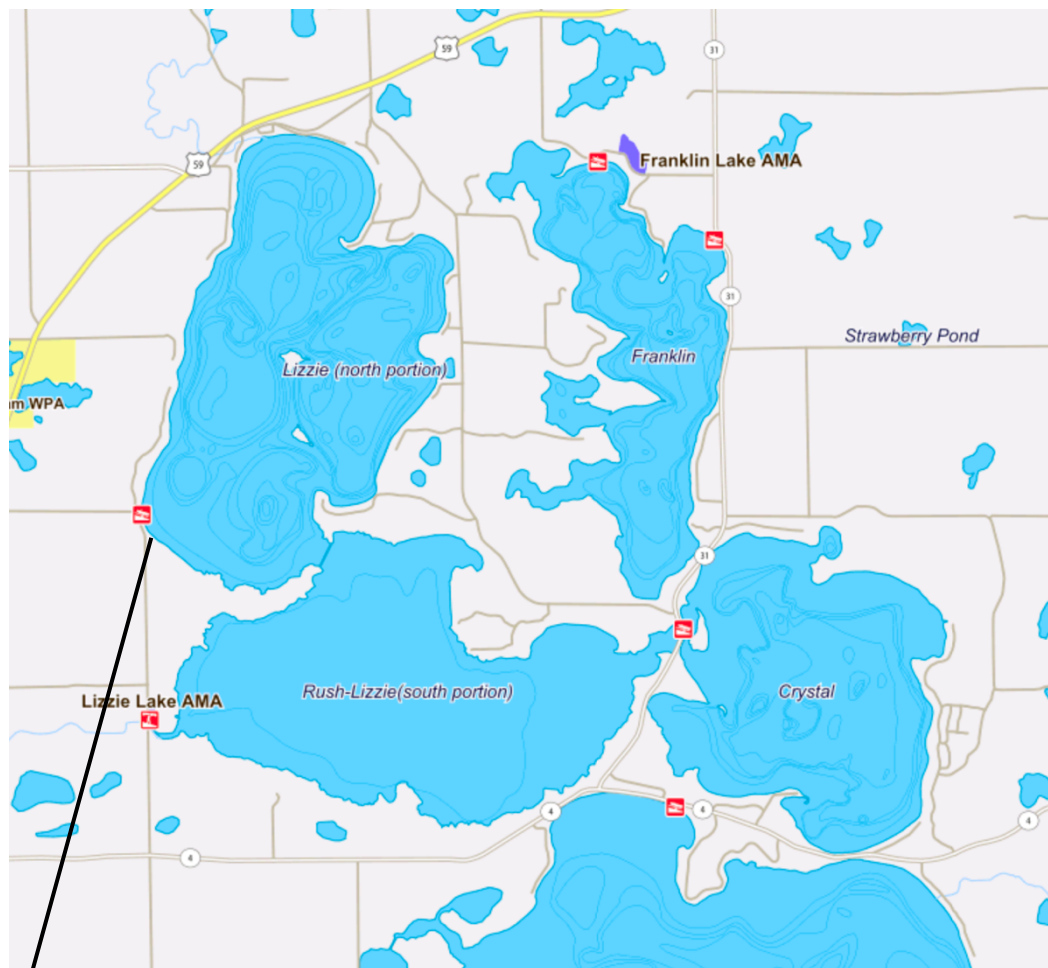

Lizzie & Crystal Lakes

General Location: Lake Lizzie (North portion and South portion/Rush) and Crystal are located East of Hwy 59 at Dunvilla

Public Access Location: The public access for Lake Lizzie is found on the West side of the North Portion of the lake. Take 460th Street off of Hwy 59 to get to the access. Waters of Lizzie (both north and south portions) and Crystal accessible by boat are available for fishing.

Public Access
Location