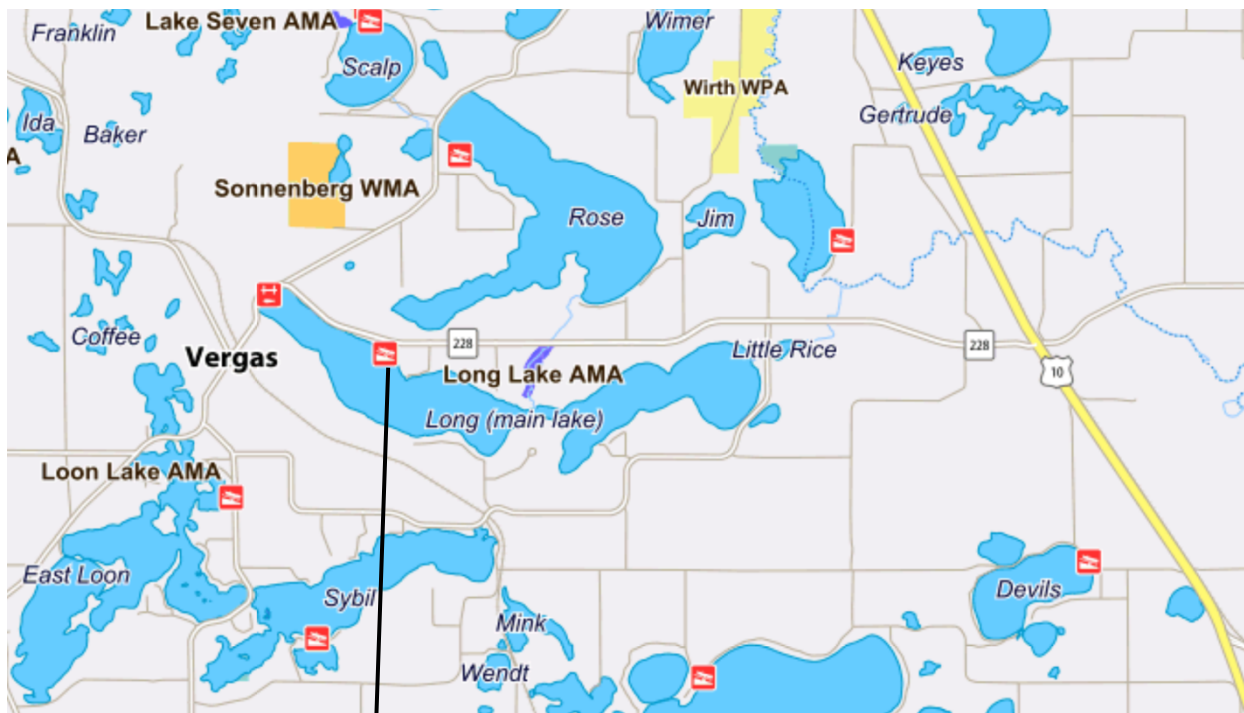

Long Lake (Vergas)

General Location: Long Lake is located east of the town of Vergas, MN and west of Hwy 10.

Public Access Location: The public access for Long Lake is found on the north side of the lake off of Hwy 228 northeast of Vergas.

Public Access Location