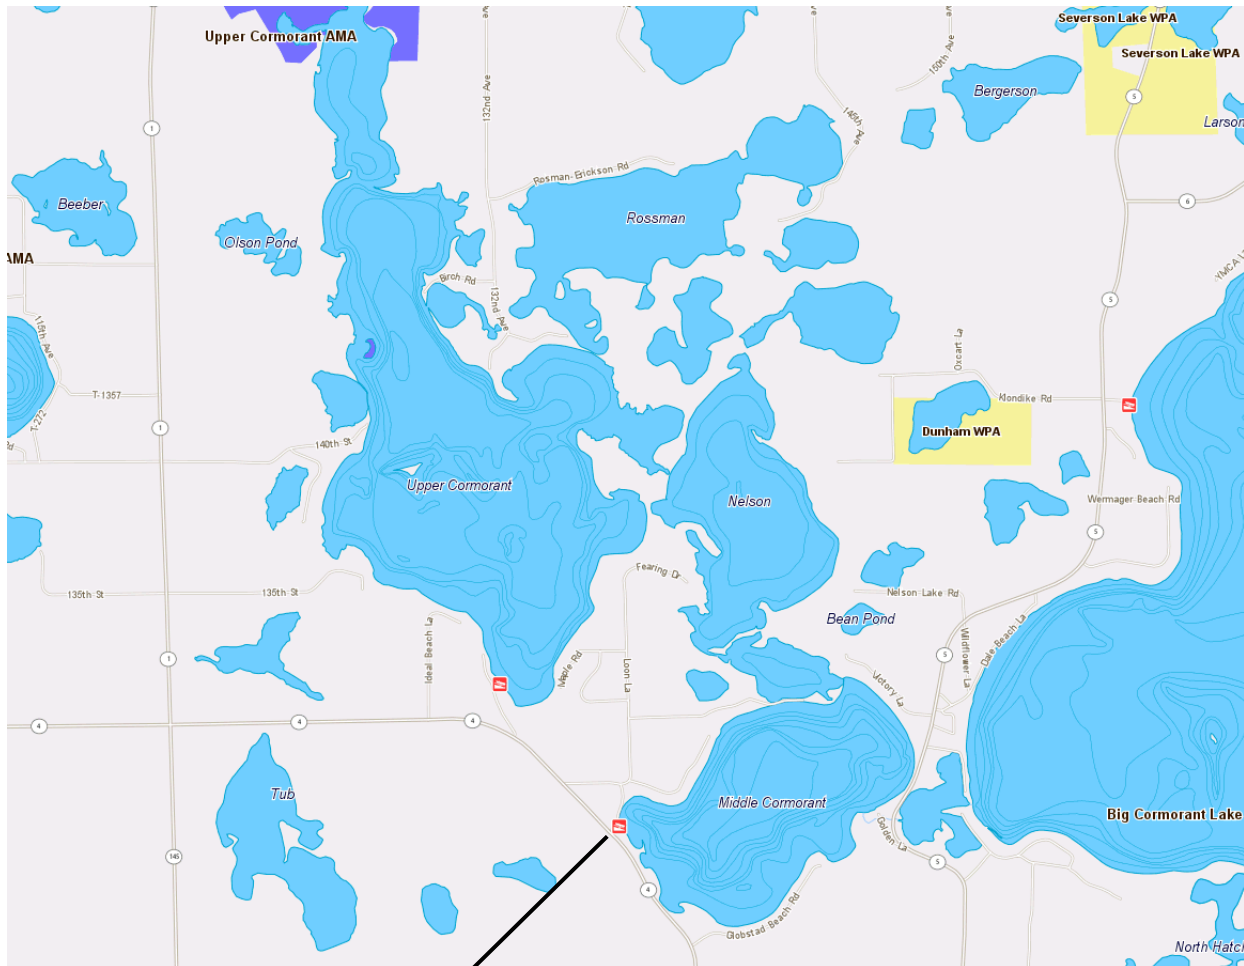

# Middle/Upper Cormorant & Nelson Lakes

**General Location:** These three connected lakes are located just west of Big Cormorant lake in Becker County, Minnesota.

**Public Access Location:** The public access for Middle Cormorant is found on the southwest side of the lake off of Becker County Rd 4. There is also an access on Upper Cormorant just off of Becker County Rd 4 that can be used if needed. The event will be based out of the Middle Cormorant access location. All three lakes can be fished for the Lake Agassiz High School Fishing League events.

**Public Access Location**