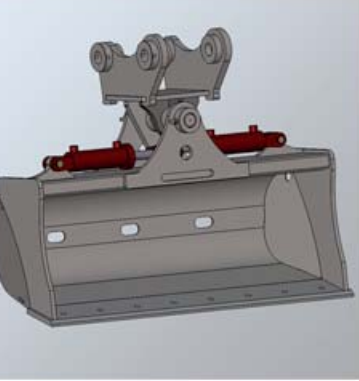

## Excavator & Backhoe THUMBS

- BRUTE Rigid Option
- PowerBRUTE Hydraulic
- Linkage & Non-Linkage
- Hoe Clamp (Non-Hyd)
- StickGrip Arm Gripper
- Most Makes & Models Up To 100,000-lbs

## Excavator & Backhoe RAKES

- Severe Duty Built
- Great for Demo and Material Handling
- Most Makes & Models Up To 100,000-lbs

## Excavator & Backhoe HYD TILT Bucket

- 45-Deg Both Directions
- Double Acting Cylinders
- Induction Hardened Pins