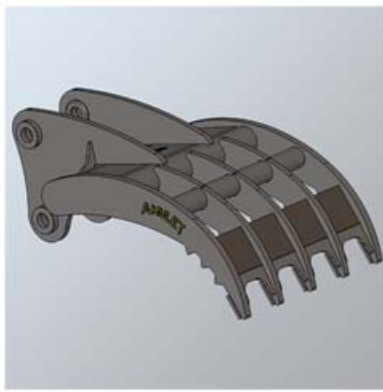

# Excavator Attachments & Couplers

## Excavator & Backhoe THUMBS

- BRUTE Rigid Option
- PowerBRUTE Hydraulic
- Linkage & Non-Linkage
- Hoe Clamp (Non-Hyd)
- StickGrip Arm Gripper
- Most Makes & Models Up To 100,000-lbs

## Excavator & Backhoe RAKES

- Severe Duty Built
- Great for Demo and Material Handling
- Most Makes & Models Up To 100,000-lbs

## Excavator & Backhoe HYD TILT Bucket

- 45-Deg Both Directions
- Double Acting Cylinders
- Induction Hardened Pins