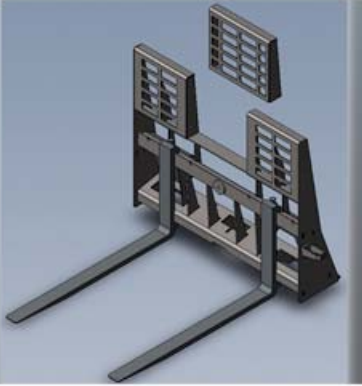

### Hydraulic Augers

- Skid Steer Mounts
- MT & Mini Mounts
- Excavator Mounts
- Tractor Mounts
- Auger DIA's: 6" - 48"
- Earth Anchor Drivers

### Fork Sets

- Skid Steer Mount
- MT, Mini Mounts
- Tractor Mounts
- Tines: 2,000-8,000-lb