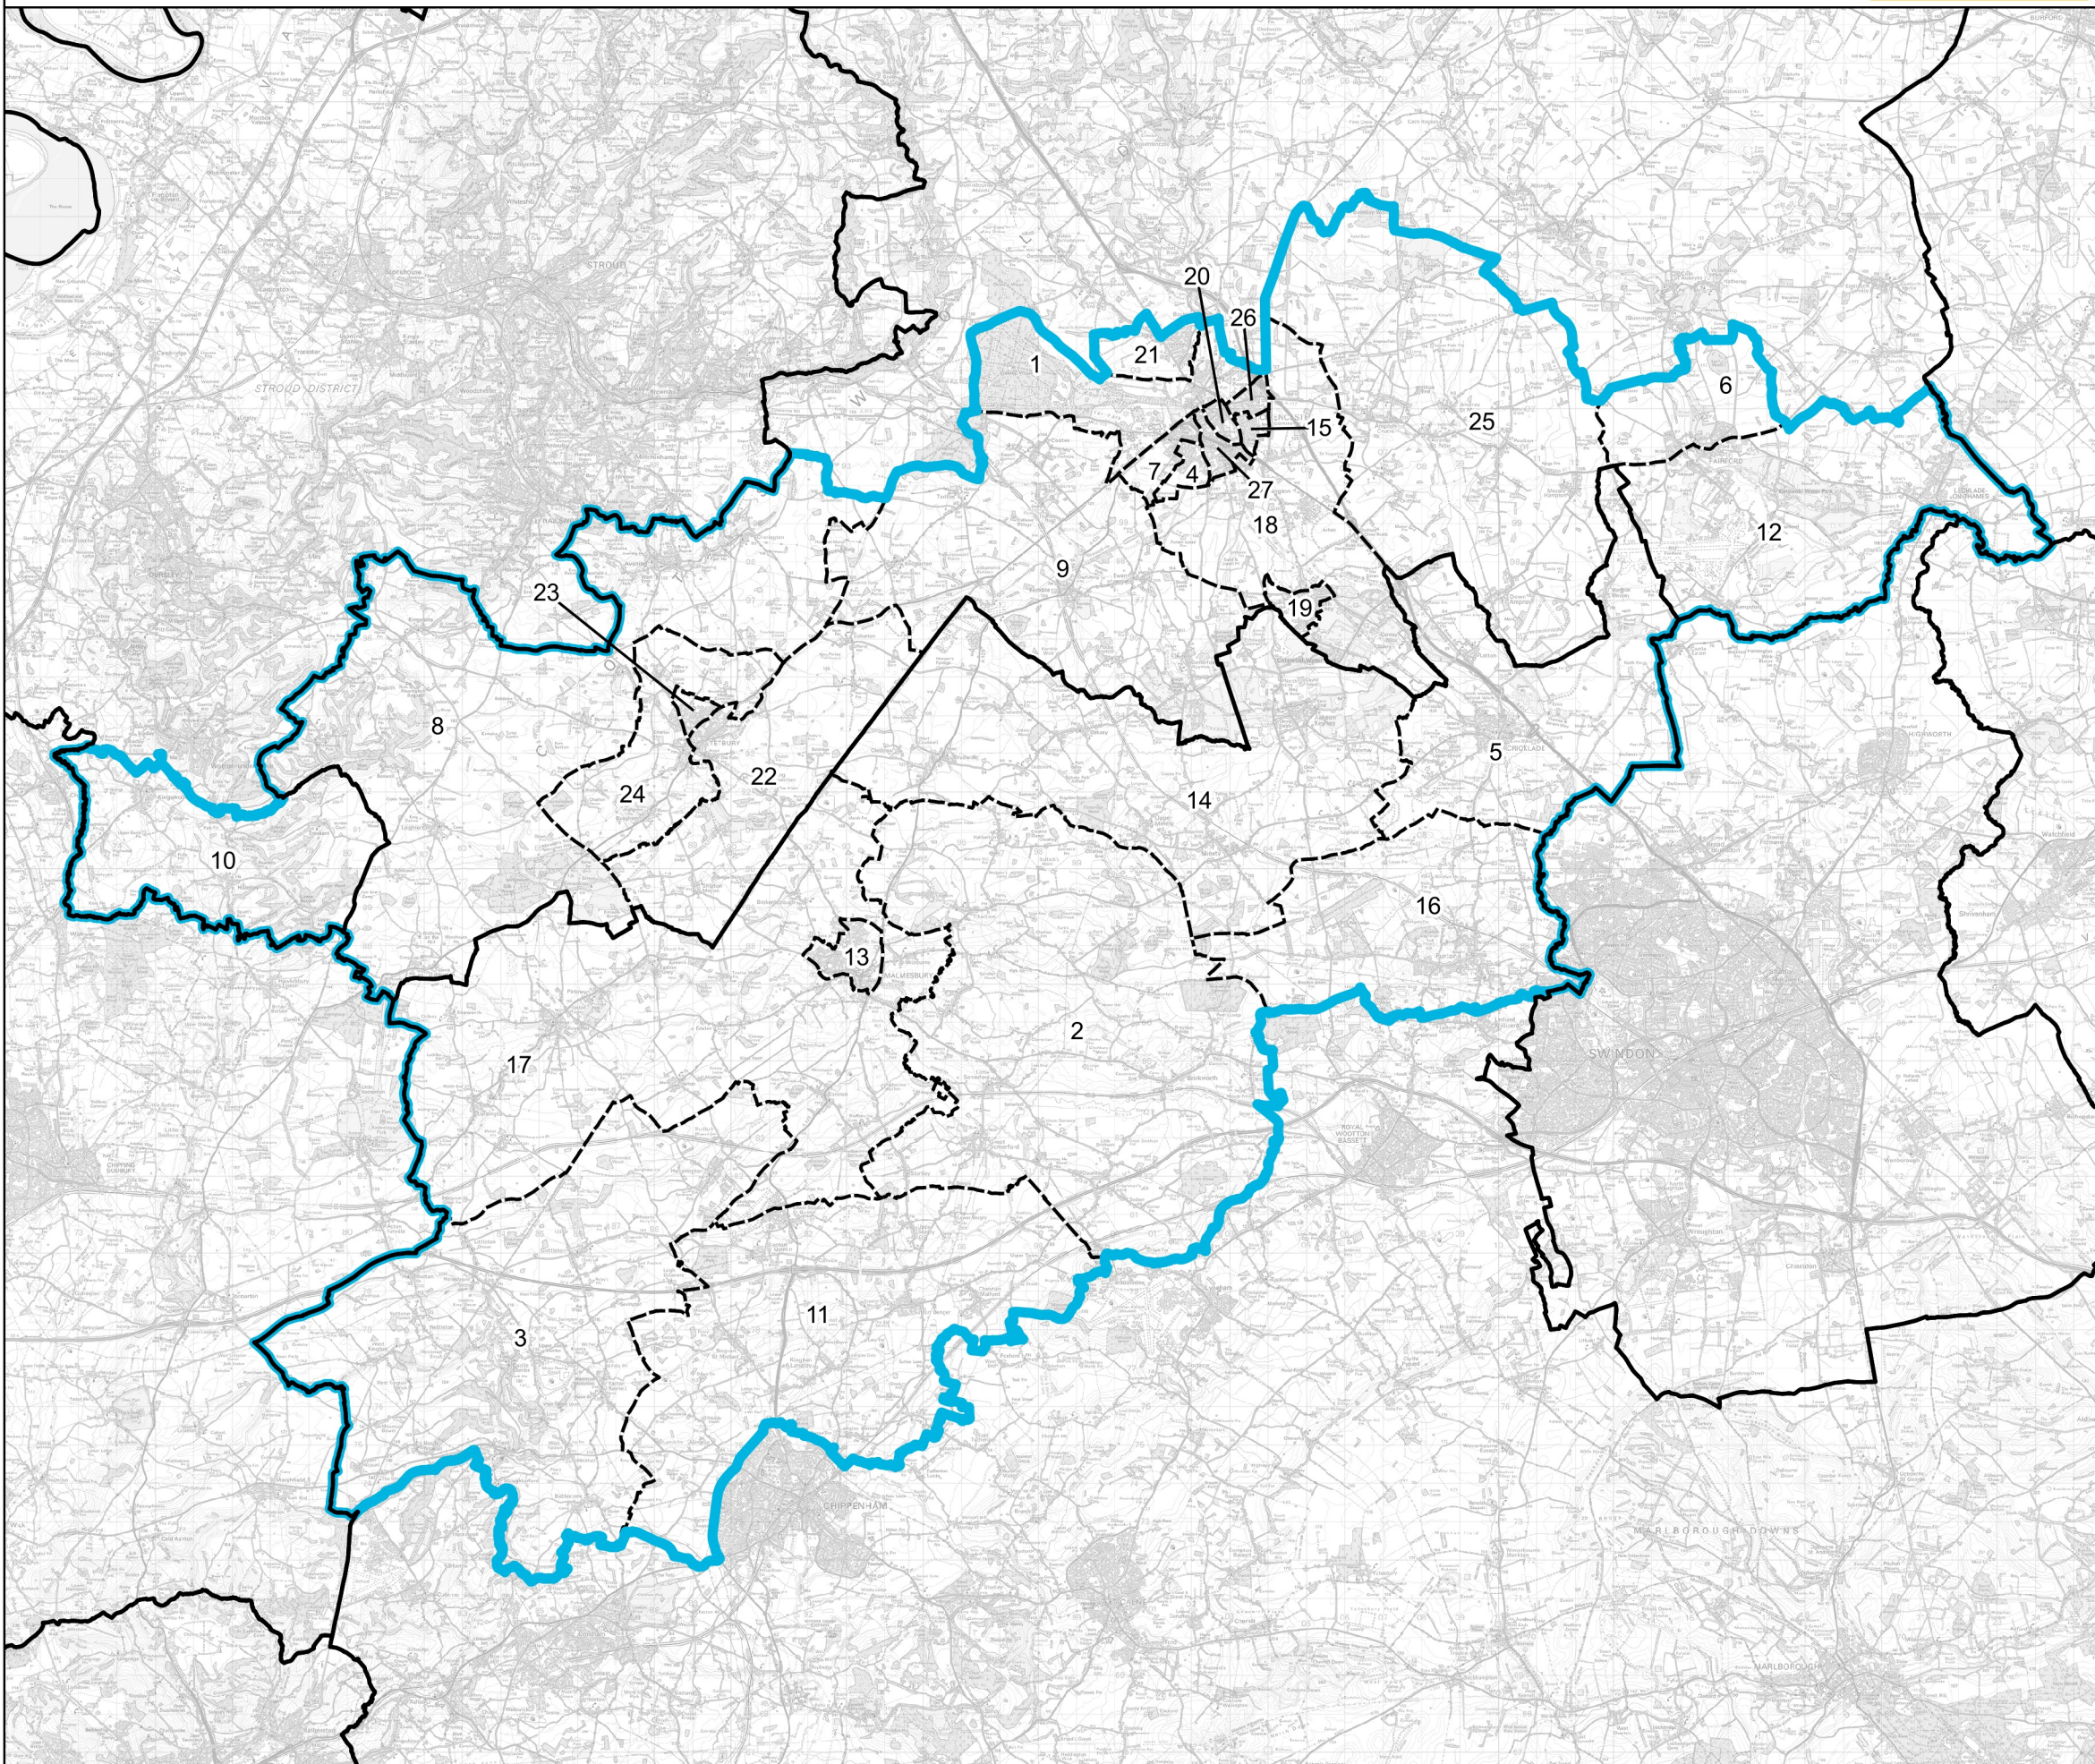

Boundary Commission for England - Revised Proposals for the South West Region

South Cotswolds County Constituency - Electorate 72,865

- Wards:
- 1 Abbey
 - 2 Brinkworth
 - 3 By Brook
 - 4 Chesterton
 - 5 Cricklade & Latton
 - 6 Fairford North
 - 7 Four Acres
 - 8 Grumbolds Ash with Avening
 - 9 Kemble
 - 10 Kingswood
 - 11 Kington
 - 12 Lechlade, Kempsford & Fairford South
 - 13 Malmesbury
 - 14 Minety
 - 15 New Mills
 - 16 Purton
 - 17 Sherston
 - 18 Siddington & Cerney Rural
 - 19 South Cerney Village
 - 20 St. Michael's
 - 21 Stratton
 - 22 Tetbury East & Rural
 - 23 Tetbury Town
 - 24 Tetbury with Upton
 - 25 The Ampneys & Hampton
 - 26 The Beeches
 - 27 Watermoor

 Constituency
 Local Authorities
 Wards

0 2 4 km 

© Crown copyright and database rights 2022 OS 100018289. You are permitted to use this data solely to enable you to respond to, or interact with, the organisation that provided you with the data. You are not permitted to copy, sub-licence, distribute or sell any of this data to third parties in any form. Third party rights to enforce the terms of this licence shall be reserved to OS.

South Cotswolds County Constituency