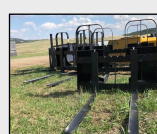

ATTACHMENTS

Pallet Forks