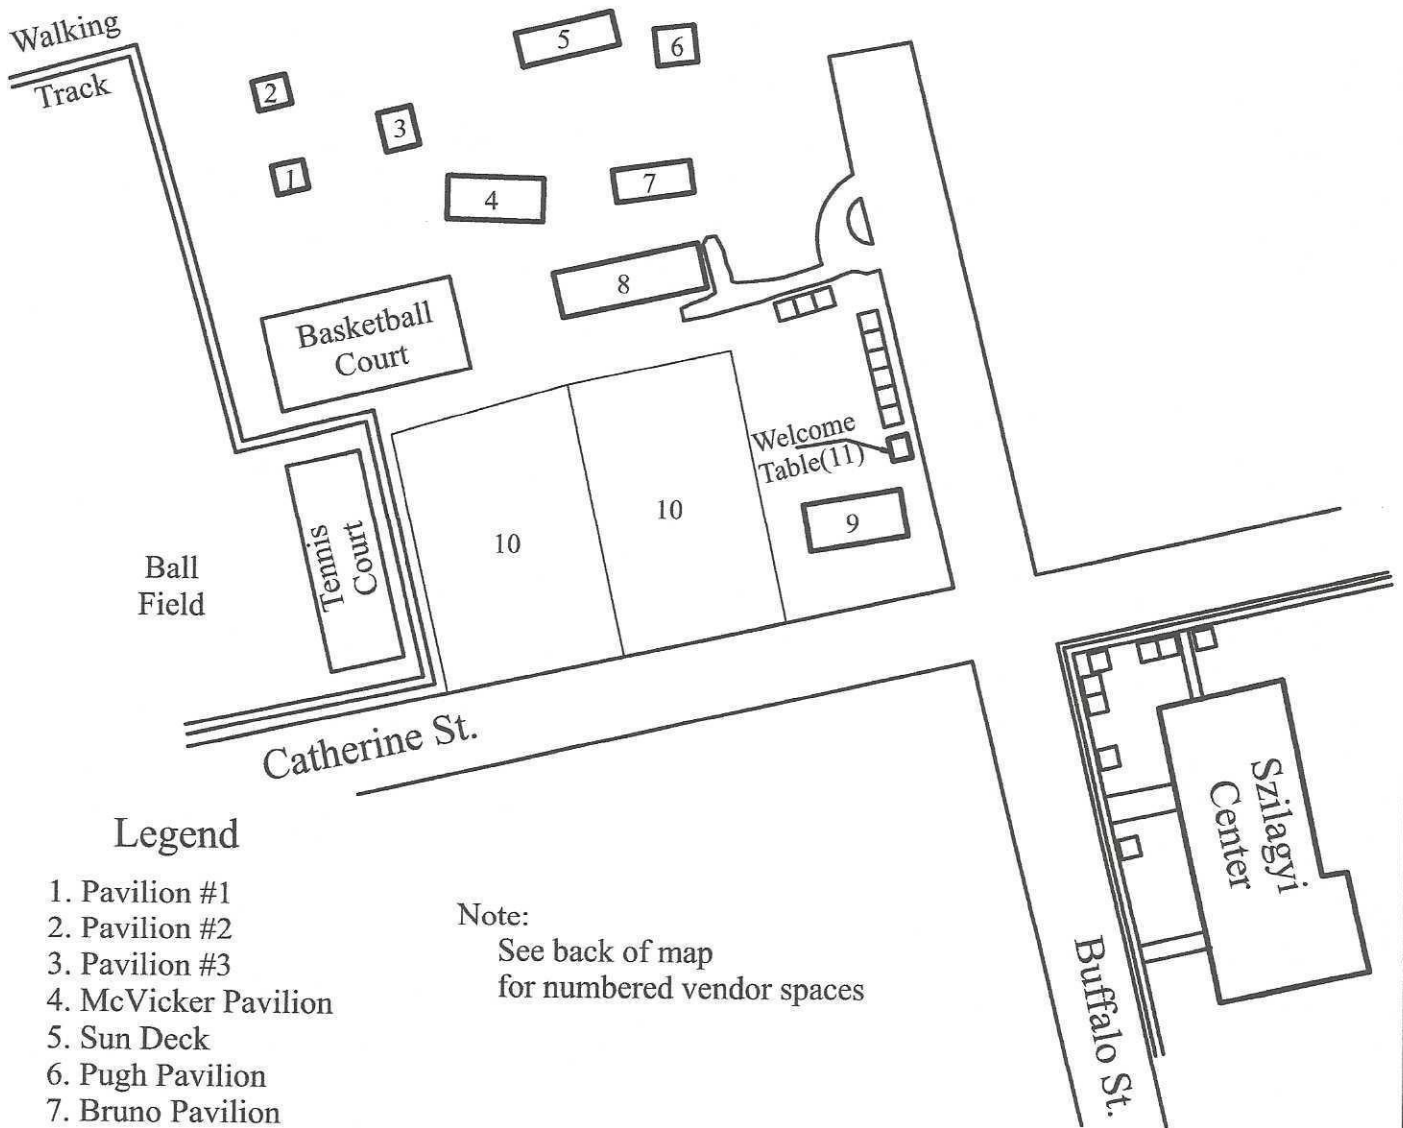

Rowlesburg Community Park East End

WV Chestnut Festival Sunday, October 13, 2019

Cheat River

Legend

- 1. Pavilion #1
- 2. Pavilion #2
- 3. Pavilion #3
- 4. McVicker Pavilion
- 5. Sun Deck
- 6. Pugh Pavilion
- 7. Bruno Pavilion
- 8. Park Kitchen/Grill
- 9. Firemen's Pavilion
- 10. Private Residence
- 11. Welcome Table
- = Vendor Spaces

Note:
See back of map
for numbered vendor spaces

Vendor Spaces WV Chestnut Festival Sunday, October 13, 2019

Vendor Spaces
East Edge of Park

Vendor Spaces
Szilagyi Center

Legend

- 8. Park Kitchen/Grill
- 9. Firemen's Pavilion
- 10. Private Residence

Note: Vendor Spaces numbered 12 thru 28
are each 10 ft. x 10 ft.