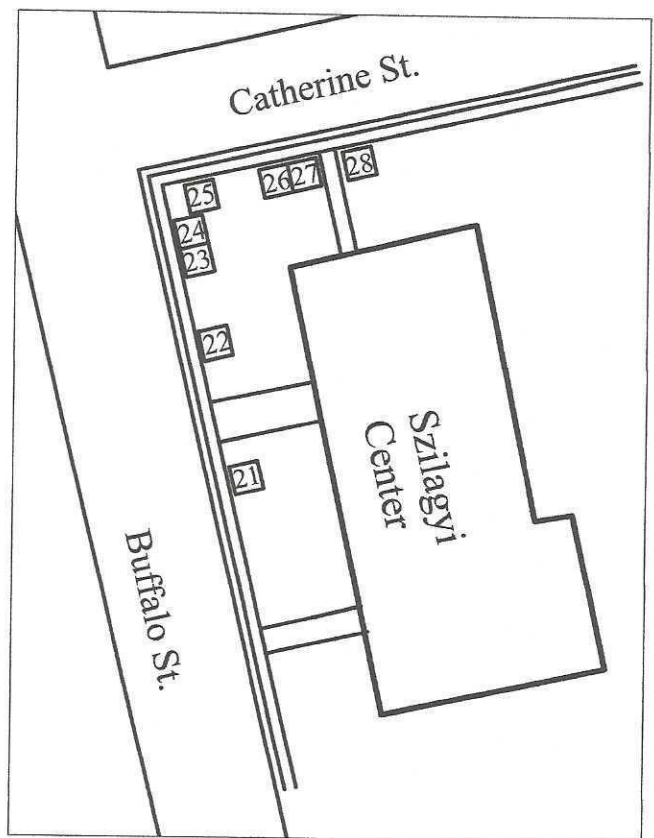

Rowlesburg Community Park East End

WV Chestnut Festival Sunday, October 13, 2019

Cheat River

Legend

- 1. Pavilion #1
- 2. Pavilion #2
- 3. Pavilion #3
- 4. McVicker Pavilion
- 5. Sun Deck
- 6. Pugh Pavilion
- 7. Bruno Pavilion
- 8. Park Kitchen/Grill
- 9. Firemen's Pavilion
- 10. Private Residence
- 11. Welcome Table
- = Vendor Spaces

Note:
See back of map
for numbered vendor spaces

Vendor Spaces WV Chestnut Festival Sunday, October 13, 2019

Vendor Spaces
East Edge of Park

Vendor Spaces
Szilagyi Center

Legend

- 8. Park Kitchen/Grill
- 9. Firemen's Pavilion
- 10. Private Residence

Note: Vendor Spaces numbered 12 thru 28
are each 10 ft. x 10 ft.