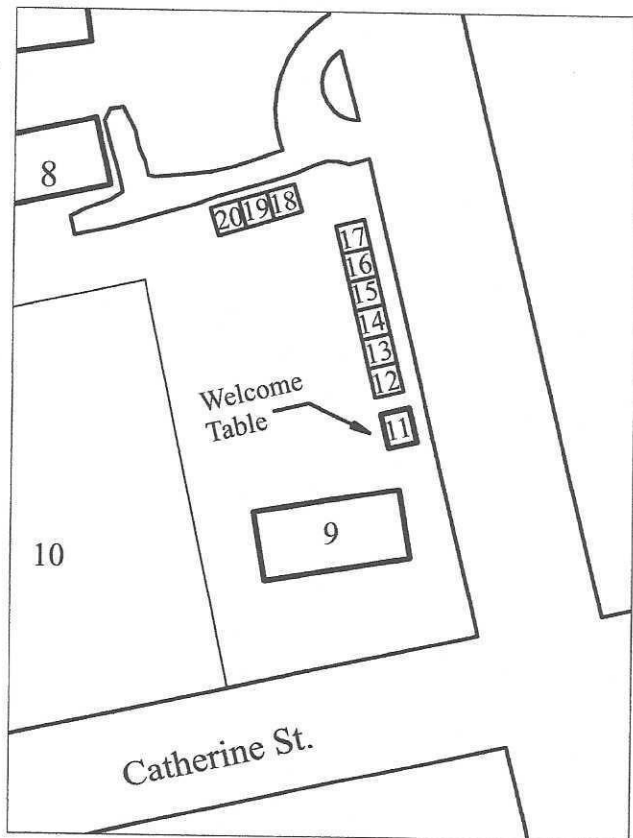

Rowlesburg Community Park East End

WV Chestnut Festival Sunday, October 13, 2019

Cheat River

Legend

- 1. Pavilion #1
- 2. Pavilion #2
- 3. Pavilion #3
- 4. McVicker Pavilion
- 5. Sun Deck
- 6. Pugh Pavilion
- 7. Bruno Pavilion
- 8. Park Kitchen/Grill
- 9. Firemen's Pavilion
- 10. Private Residence
- 11. Welcome Table
- = Vendor Spaces

Note:
See back of map
for numbered vendor spaces

Vendor Spaces WV Chestnut Festival Sunday, October 13, 2019

Vendor Spaces
East Edge of Park

Vendor Spaces
Szilagyi Center

Legend

- 8. Park Kitchen/Grill
- 9. Firemen's Pavilion
- 10. Private Residence

Note: Vendor Spaces numbered 12 thru 28
are each 10 ft. x 10 ft.