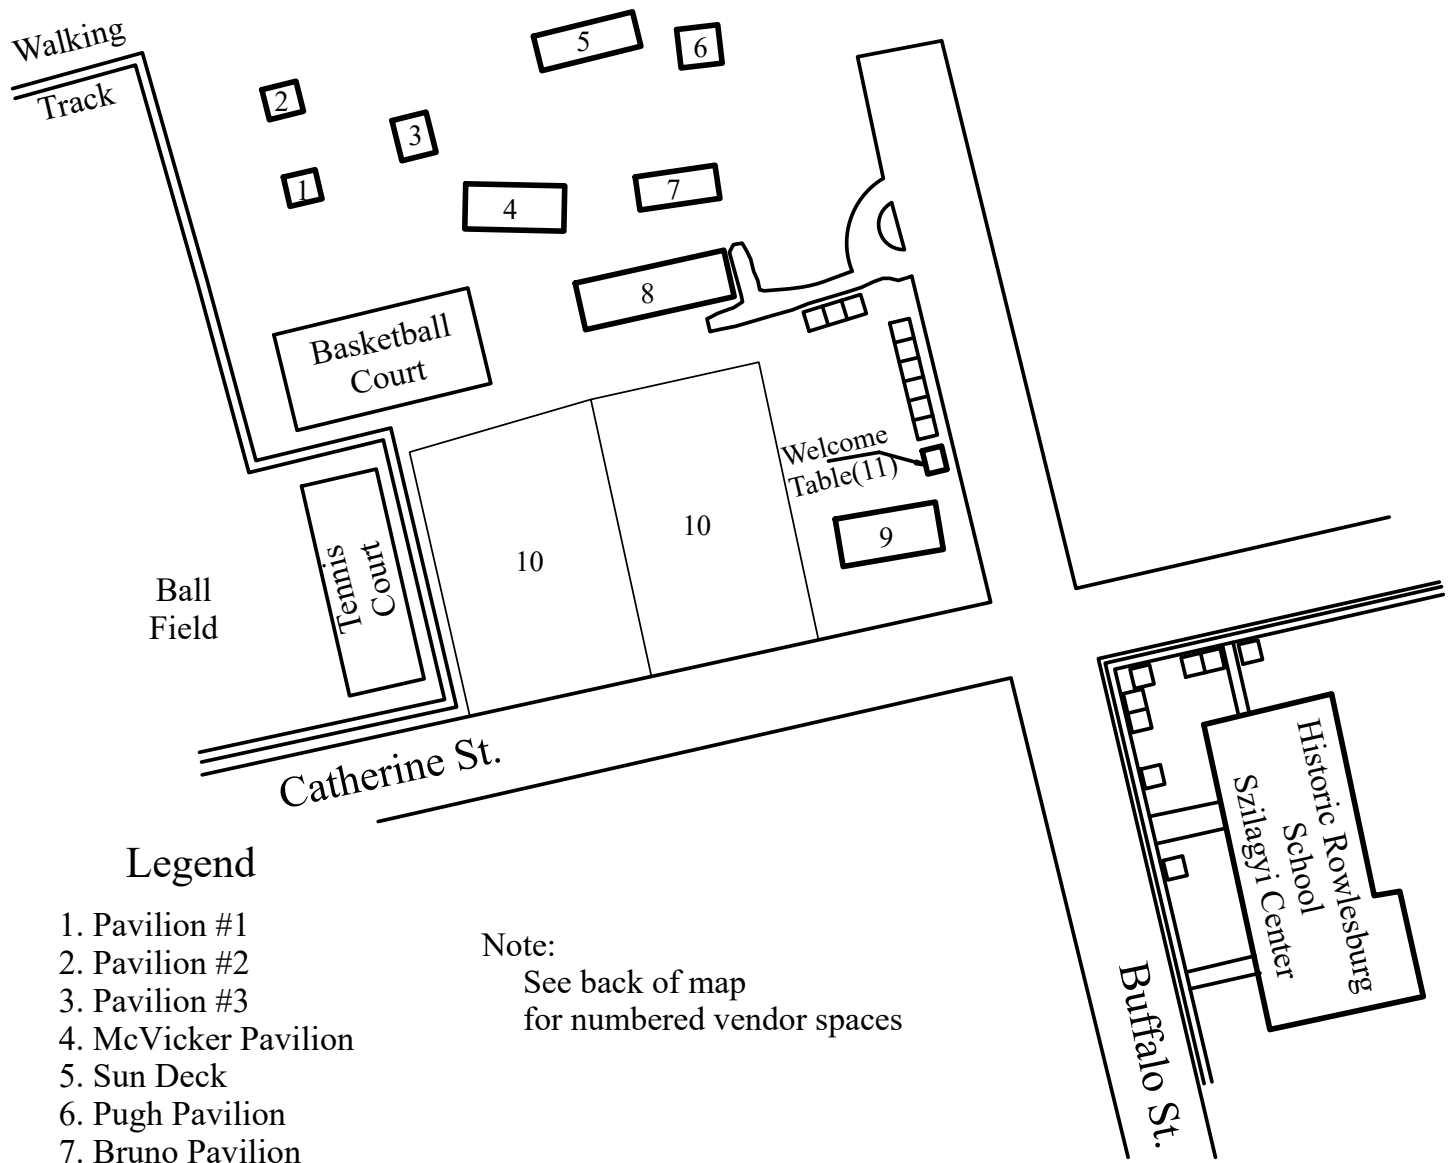

Rowlesburg Community Park East End WV Chestnut Festival

Cheat River

Legend

- 1. Pavilion #1
- 2. Pavilion #2
- 3. Pavilion #3
- 4. McVicker Pavilion
- 5. Sun Deck
- 6. Pugh Pavilion
- 7. Bruno Pavilion
- 8. Park Kitchen/Grill
- 9. Firemen's Pavilion
- 10. Private Residence
- 11. Welcome Table
- = Vendor Spaces

Note:
See back of map
for numbered vendor spaces

Vendor Spaces WV Chestnut Festival

Vendor Spaces
East Edge of Park

Vendor Spaces
Historic Rowlesburg School
Szilagy Center

Legend

- 8. Park Kitchen/Grill
- 9. Firemen's Pavilion
- 10. Private Residence

Note: Vendor Spaces numbered 12 thru 28
are each 10 ft. x 10 ft.