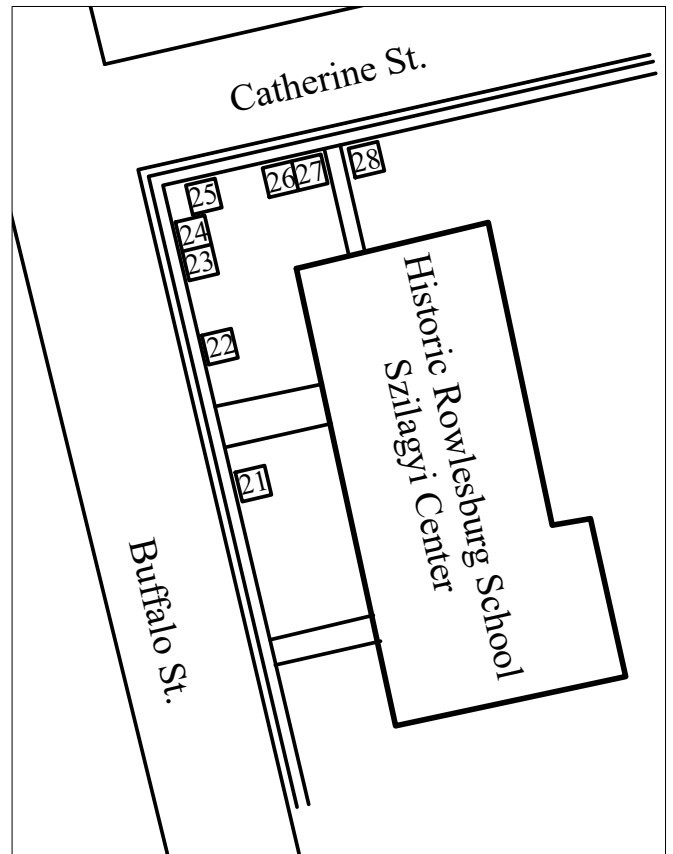

Rowlesburg Community Park East End WV Chestnut Festival

Cheat River

Legend

- 1. Pavilion #1
- 2. Pavilion #2
- 3. Pavilion #3
- 4. McVicker Pavilion
- 5. Sun Deck
- 6. Pugh Pavilion
- 7. Bruno Pavilion
- 8. Park Kitchen/Grill
- 9. Firemen's Pavilion
- 10. Private Residence
- 11. Welcome Table
- = Vendor Spaces

Note:
See back of map
for numbered vendor spaces

Vendor Spaces WV Chestnut Festival

Vendor Spaces
East Edge of Park

Vendor Spaces
Historic Rowlesburg School
Szilagy Center

Legend

- 8. Park Kitchen/Grill
- 9. Firemen's Pavilion
- 10. Private Residence

Note: Vendor Spaces numbered 12 thru 28
are each 10 ft. x 10 ft.