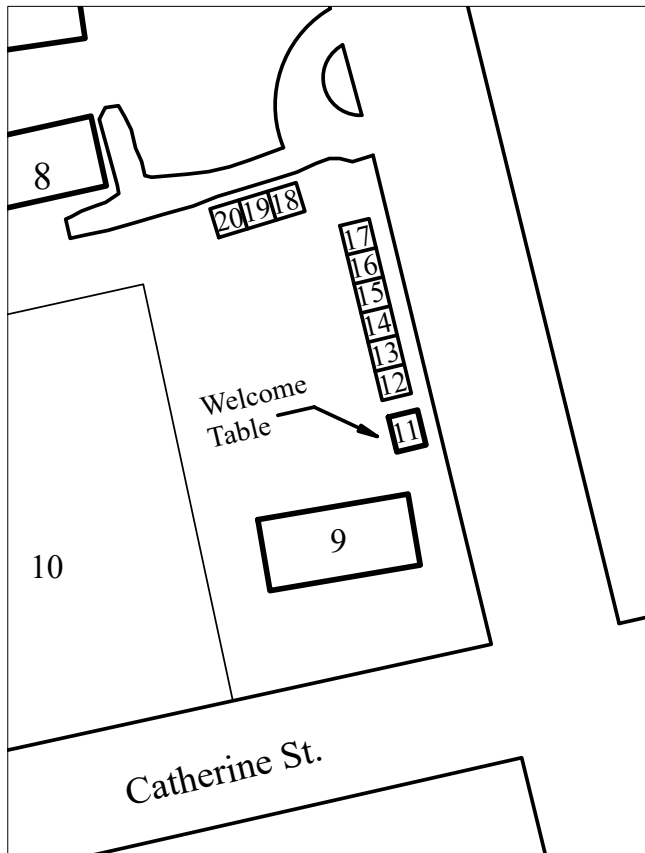

Rowlesburg Community Park East End WV Chestnut Festival

Cheat River

Legend

- 1. Pavilion #1
- 2. Pavilion #2
- 3. Pavilion #3
- 4. McVicker Pavilion
- 5. Sun Deck
- 6. Pugh Pavilion
- 7. Bruno Pavilion
- 8. Park Kitchen/Grill
- 9. Firemen's Pavilion
- 10. Private Residence
- 11. Welcome Table
- = Vendor Spaces

Note:
See back of map
for numbered vendor spaces

Vendor Spaces WV Chestnut Festival

Vendor Spaces
East Edge of Park

Vendor Spaces
Historic Rowlesburg School
Szilagy Center

Legend

- 8. Park Kitchen/Grill
- 9. Firemen's Pavilion
- 10. Private Residence

Note: Vendor Spaces numbered 12 thru 28
are each 10 ft. x 10 ft.