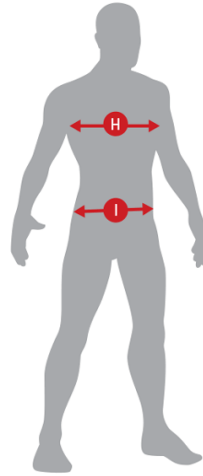

»SIZE CHART APPAREL

Chest—measure
around widest point

Measure around
natural waistline

Sizing Chart

SHIRT

CHEST **H**

in cm

S	32 - 36	81 - 91.5
M	36 - 40	91.5 - 101.5
L	40 - 45	101.5 - 114
XL	45 - 50	114 - 127

PANTS AND SHORTS

WAIST **I**

in cm

S	26 - 30	66 - 76
M	30 - 35	76 - 89
L	35 - 40	89 - 101.5
XL	40 - 46	101.5 - 117

Protecting your future