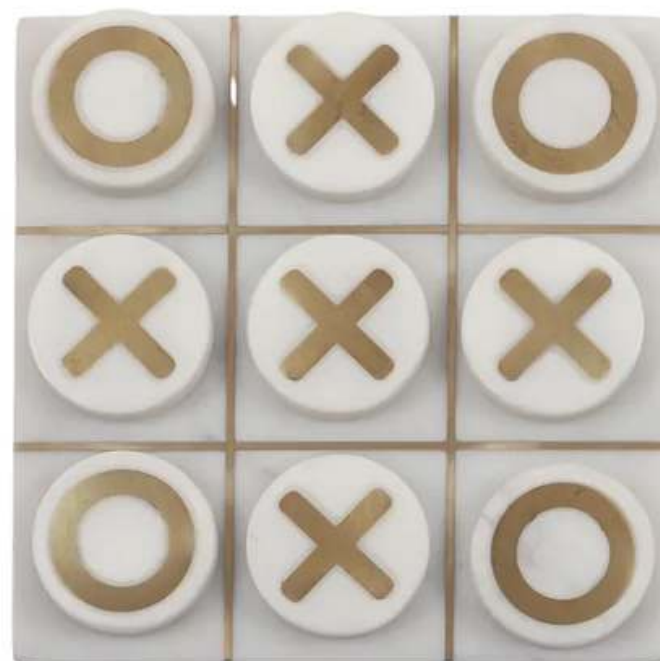

**MARBLE
SALAD SERVER**
AUS $42.99