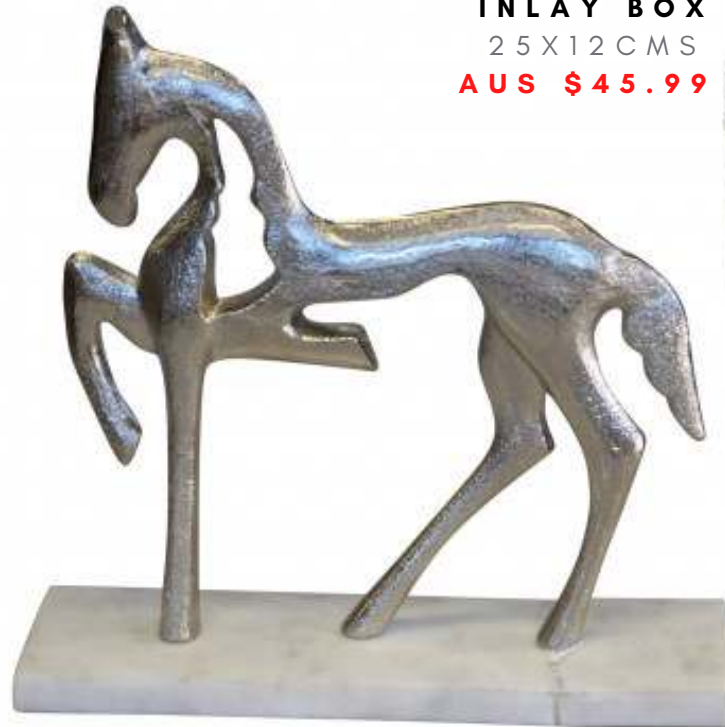

INLAY BOX
25X12CMS
AUS $45.99