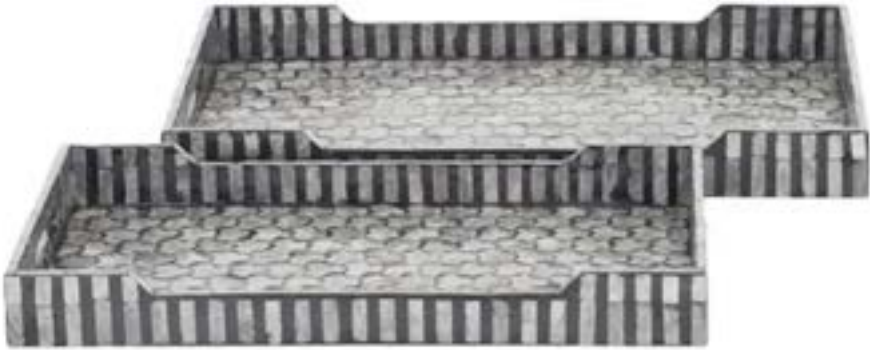

**BAMBOO TEMPERED GLASS AND TIMBER TRAY  
L 48X34X7 / S:44X30X5CM  
AUS \$47.99 EACH**

**TREE TRAY  
L: 40X30X4.5 / S:35X25.5X4.5CM  
AUS \$27.99 EACH**

**TRAY  
L:40X30X5 / S: 35X25X5CM  
AUS \$27.99 EACH**

**OVAL MANGO WOOD TRAY W/HANDLES  
33x11-13CM  
AUS\$57.99**

**BAMBOO SERVING TRAY W LEGS  
50X30CM  
AUS\$39.99**

**RATAN BRASS TRAY 47X7CMS  
AUS \$89.99**

SET OF 2 INLAY TRAYS 30X50CM BLACK  
AUS\$130.99